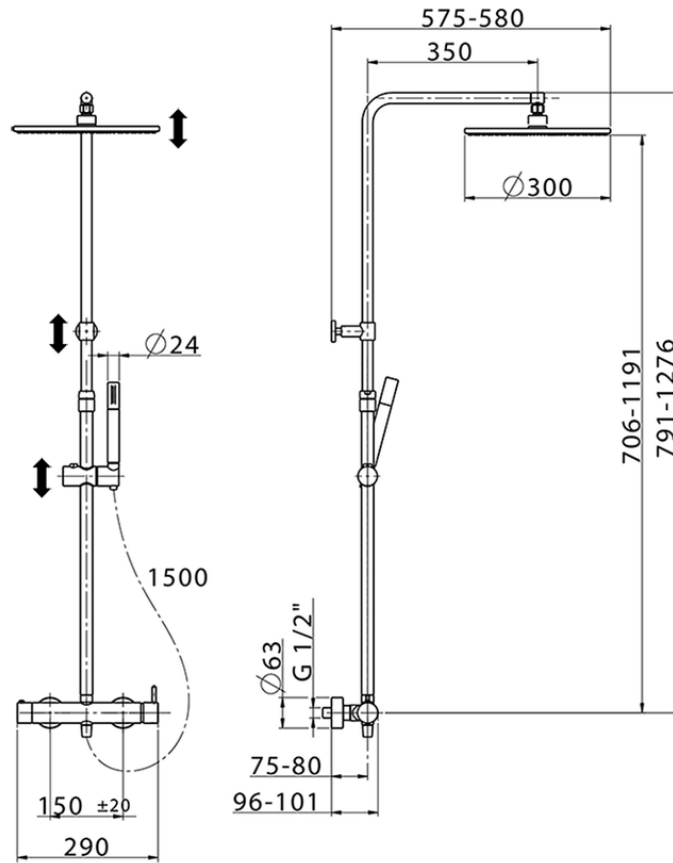

2-function single lever shower set SHOWER COLUMNS_LN004030

LN004030

<https://en.cisal.it/2-function-single-lever-shower-set-shower-columns-ln004030>

2026-04-07