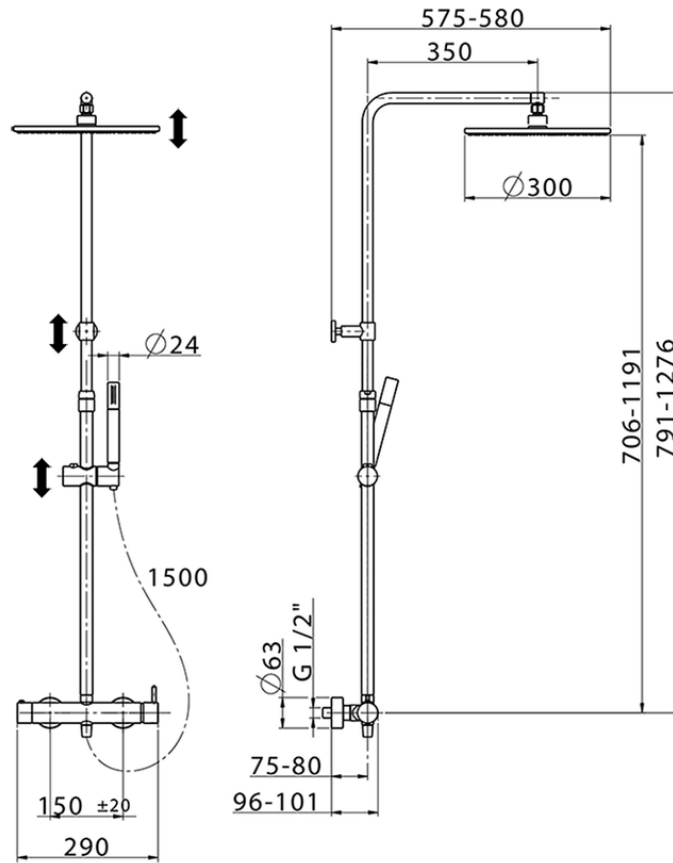

2-function single lever shower set SHOWER COLUMNS_LN004030

LN004030

<https://en.cisal.it/2-function-single-lever-shower-set-shower-columns-ln004030>

2026-05-17