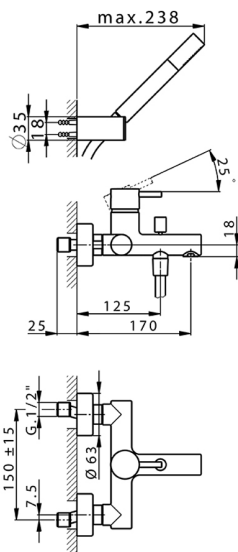

Single lever bath mixer, with shower set LESS MINIMAL_LM000121

MODEL **LM000121**

Single lever bath mixer, with shower set, wall mounted adjustable handshower bracket, Brass minimalistic one spray handshower, 150 cm PVC Flexible Hose

AVAILABLE FINISHINGS

-  **21** 21 Chrome
-  **2F** 2F Brushed Nickel
-  **40** 40 Matt Black
-  **4Q** 4Q Matt White

CHARACTERISTICS

Cartridge Spare Parts **ZZ95435000**
35 mm Cartridge

EcoStop

EcoStop feature limits water flow to approximately 50% of maximum output with one point of resistance on setting. Push slightly past the middle stop only when full water output is required. This will save water up to 50%.