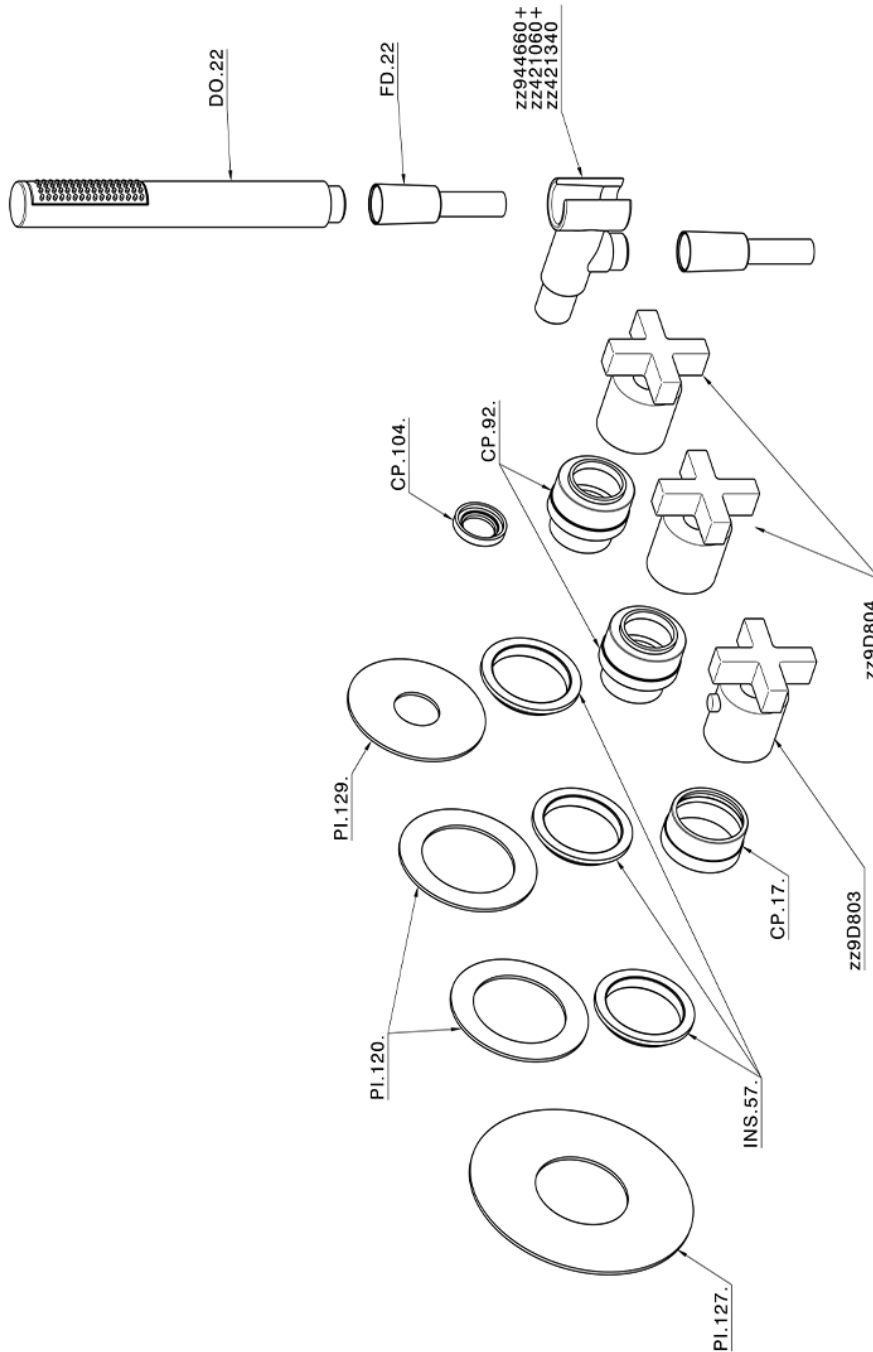

## Cover Part for 2 Outlet Concealed Thermo. Valve BARCELONA\_BA00R250

MODEL **BA00R250**

Cover Part for 2 Outlet Concealed Thermo.Valve,D.26 mm ABS minimalistic one spray handshower,1/2" wall elbow,150 cm smooth SILVERFLEX Flexible Hose,for item ZA01R251

### CHARACTERISTICS

Installation **Concealed**  
 Required concealed parts **ZA01R251**

## Cover Part for 2 Outlet Concealed Thermo. Valve BARCELONA\_BA00R250

BA00R250

<https://en.cisal.it/cover-part-for-2-outlet-concealed-thermo-valve-barcelona-ba00r250>