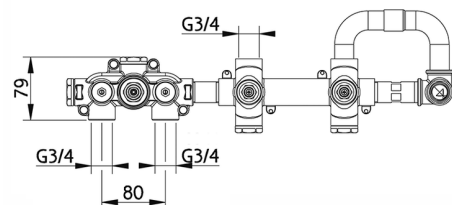

## Cover Part for 2 Outlet Concealed Thermo. Valve BARCELONA\_BA00R250

MODEL **BA00R250**

Cover Part for 2 Outlet Concealed Thermo.Valve,D.26 mm ABS minimalistic one spray handshower,1/2" wall elbow,150 cm smooth SILVERFLEX Flexible Hose,for item ZA01R251

## Cover Part for 2 Outlet Concealed Thermo. Valve BARCELONA\_BA00R250

BA00R250

<https://en.cisal.it/cover-part-for-2-outlet-concealed-thermo-valve-barcelona-ba00r250>

## 2 Function Concealed Thermostatic Valve CONCEALED\_ZA01R251

MODEL **ZA01R251**

2 Function Concealed Thermostatic Valve

AVAILABLE FINISHINGS

**04** 04 Without finishing

CHARACTERISTICS

Concealed **1**  
 Cartridge Spare Parts **23.51A.HF**  
**HF Thermostatic Valve**