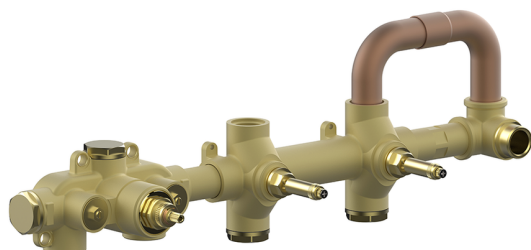

## Cover Part for 2 Outlet Concealed Thermo. Valve BARCELONA\_BA00R250

MODEL **BA00R250**

Cover Part for 2 Outlet Concealed Thermo.Valve,D.26 mm ABS minimalistic one spray handshower,1/2" wall elbow,150 cm smooth SILVERFLEX Flexible Hose,for item ZA01R251

## Cover Part for 2 Outlet Concealed Thermo. Valve BARCELONA\_BA00R250

BA00R250

<https://en.cisal.it/cover-part-for-2-outlet-concealed-thermo-valve-barcelona-ba00r250>

## 2 Function Concealed Thermostatic Valve CONCEALED\_ZA01R251

MODEL **ZA01R251**

2 Function Concealed Thermostatic Valve

AVAILABLE FINISHINGS

**04** 04 Without finishing

CHARACTERISTICS

Concealed **1**  
 Cartridge Spare Parts **23.51A.HF**  
**HF Thermostatic Valve**

### Thermostatic

The Cisal thermostatic is your personal water manager, helping you to handle, control and save water and energy.

2026-01-12