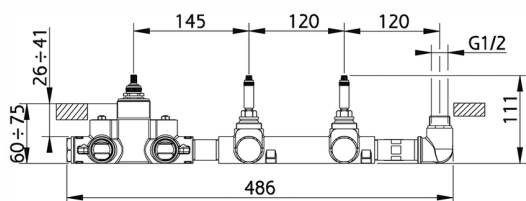

## Cover Part for 2 Outlet Concealed Thermo. Valve BARCELONA\_BA00R250

MODEL **BA00R250**

Cover Part for 2 Outlet Concealed Thermo.Valve,D.26 mm ABS minimalistic one spray handshower,1/2" wall elbow,150 cm smooth SILVERFLEX Flexible Hose,for item ZA01R251

## Cover Part for 2 Outlet Concealed Thermo. Valve BARCELONA\_BA00R250

BA00R250

<https://en.cisal.it/cover-part-for-2-outlet-concealed-thermo-valve-barcelona-ba00r250>

## 2 Function Concealed Thermostatic Valve CONCEALED\_ZA01R251

MODEL **ZA01R251**

2 Function Concealed Thermostatic Valve

AVAILABLE FINISHINGS

**04** 04 Without finishing

CHARACTERISTICS

Concealed **1**  
 Cartridge Spare Parts **23.51A.HF**  
**HF Thermostatic Valve**