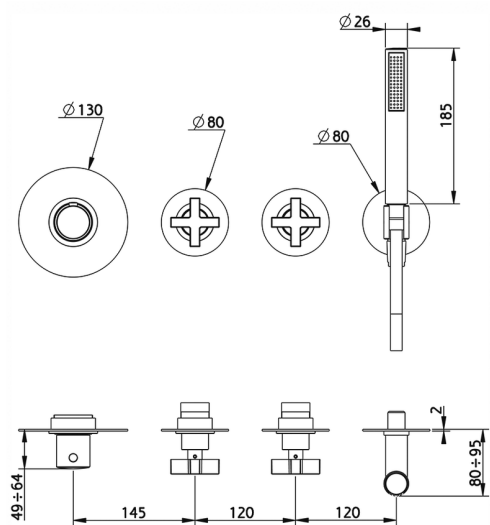

Cover Part for 2 Outlet Concealed Thermo. Valve BARCELONA_BA00R250

MODEL **BA00R250**

Cover Part for 2 Outlet Concealed Thermo.Valve,D.26 mm ABS minimalistic one spray handshower,1/2" wall elbow,150 cm smooth SILVERFLEX Flexible Hose,for item ZA01R251

AVAILABLE FINISHINGS

- **21** 21 Chrome
- **2A** 2A Satin Brushed Nickel
- **40** 40 Matt Black

CHARACTERISTICS

Installation **Concealed**
Required concealed parts **ZA01R251**

Thermostatic

The Cisal thermostatic is your personal water manager, helping you to handle, control and save water and energy.