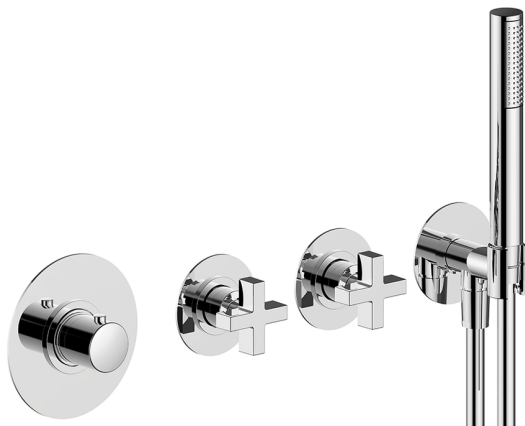

## Cover Part for 2 Outlet Concealed Thermo. Valve BARCELONA\_BA00R250

MODEL **BA00R250**

Cover Part for 2 Outlet Concealed Thermo.Valve,D.26 mm ABS minimalistic one spray handshower,1/2" wall elbow,150 cm smooth SILVERFLEX Flexible Hose,for item ZA01R251

### CHARACTERISTICS

Installation **Concealed**  
 Required concealed parts **ZA01R251**

## Cover Part for 2 Outlet Concealed Thermo. Valve BARCELONA\_BA00R250

BA00R250

<https://en.cisal.it/cover-part-for-2-outlet-concealed-thermo-valve-barcelona-ba00r250>

## 2 Function Concealed Thermostatic Valve CONCEALED\_ZA01R251

MODEL **ZA01R251**

2 Function Concealed Thermostatic Valve

AVAILABLE FINISHINGS

**04** 04 Without finishing

CHARACTERISTICS

Concealed **1**  
 Cartridge Spare Parts **23.51A.HF**  
**HF Thermostatic Valve**