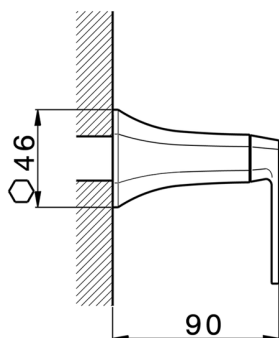

## 2 outlet diverter exposed part **CHERIE\_CF002000**

MODEL **CF002000**

2 outlet diverter exposed part, without concealed part, for item ZA002000

## 2 outlet diverter concealed part CONCEALED\_ZA002000

MODEL **ZA002000**

2 outlet diverter concealed part, hot water inlet, cold water inlet, without closure

AVAILABLE FINISHINGS

 **04** 04 Without finishing