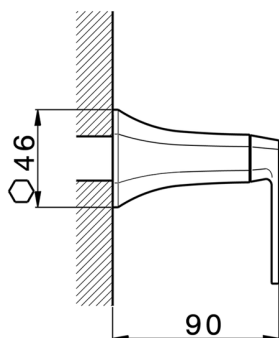

2 outlet diverter exposed part **CHERIE_CF002000**

MODEL **CF002000**

2 outlet diverter exposed part, without concealed part, for item ZA002000

AVAILABLE FINISHINGS

- 
6T 6T Chrome/Matt Black
- 
7C 7C Gold/Matt Black
- 
7D 7D Polished Nickel/Matt Black
- 
7E 7E Rose Gold/Matt Black

CHARACTERISTICS

Installation **Concealed**
 Required concealed parts **ZA002000**

2 outlet diverter concealed part CONCEALED_ZA002000

MODEL **ZA002000**

2 outlet diverter concealed part, hot water inlet, cold water inlet, without closure