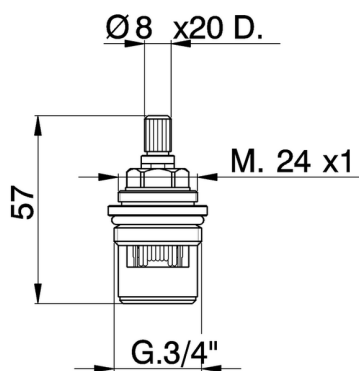

3/4 ceramic headvalve - left - 90° SPARE PARTS_ZZ942520

MODEL **ZZ942520**

3/4" ceramic headvalve - left - 90°,for series AA, AC

AVAILABLE FINISHINGS

CHARACTERISTICS

2024-12-22