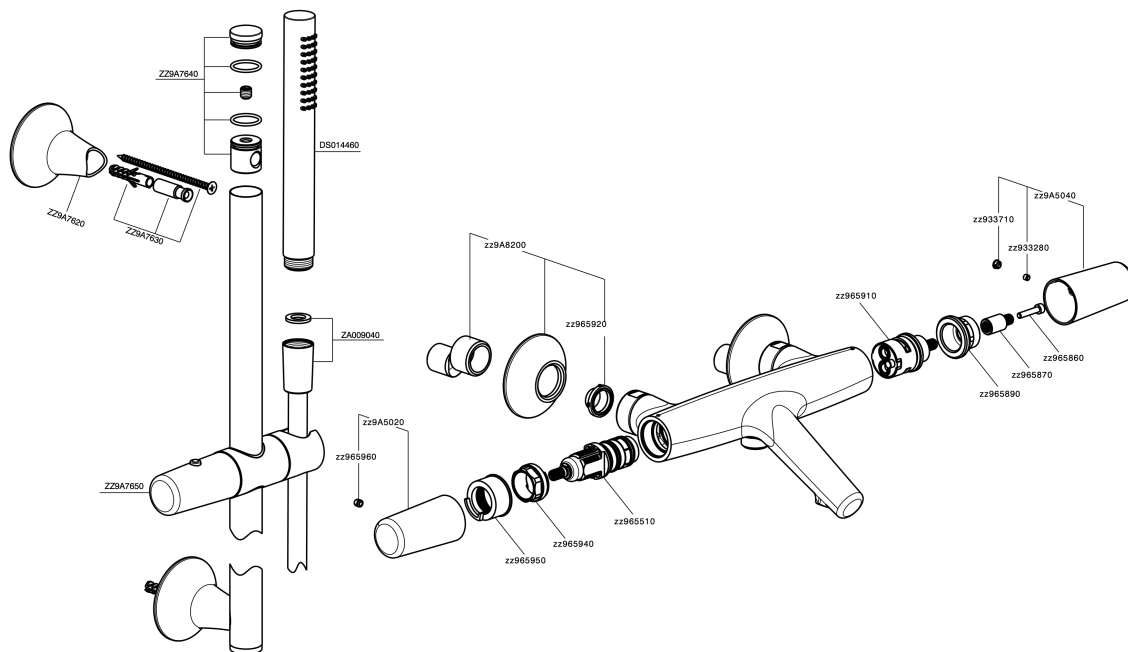

Thermostatic bath-shower mixer with sliding bar VITA_VIS21010

MODEL **VIS21010**

Thermostatic bath-shower mixer with sliding bar, 60 cm Brass slide bar Ø24 w/brass sliding bracket, 23 mm Brass One Spray handshower, 150 cm SUPREME smooth flexible hose

The Cisal SafeTouch system maintains the mixer body cool to the touch during operation.

Thermostatic

The Cisal thermostatic is your personal water manager, helping you to handle, control and save water and energy.

Thermostatic bath-shower mixer with sliding bar VITA_VIS21010

VIS21010

<https://en.cisal.it/thermostatic-bath-shower-mixer-with-sliding-bar-vitavis21010>

2024-10-18