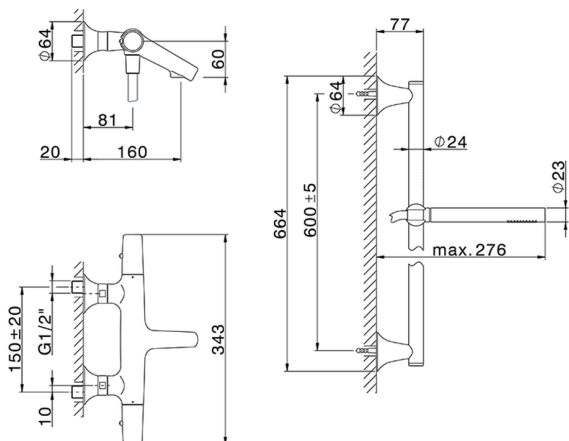

Thermostatic bath-shower mixer with sliding bar VITA_VIS21010

MODEL **VIS21010**

Thermostatic bath-shower mixer with sliding bar, 60 cm Brass slide bar Ø24 w/brass sliding bracket, 23 mm Brass One Spray handshower, 150 cm SUPREME smooth flexible hose

AVAILABLE FINISHINGS

-  **21** 21 Chrome
-  **2Q** 2Q Black Titanium
-  **40** 40 Matt Black
-  **4Q** 4Q Matt White

CHARACTERISTICS

Cartridge Spare Parts **ZZ96551000**

TMX 25 Thermostatic Valve

SafeTouch

Thermostatic bath-shower mixer with sliding bar VITA_VIS21010

VIS21010

<https://en.cisal.it/thermostatic-bath-shower-mixer-with-sliding-bar-vitavis21010>

2024-10-18