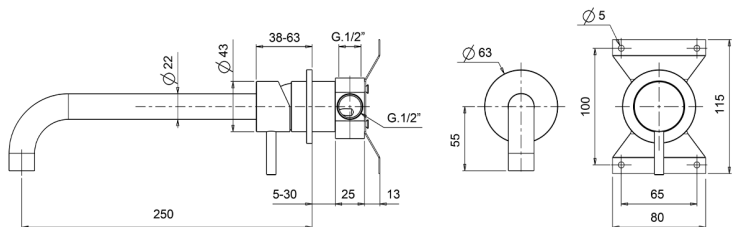

Exposed single lever washbasin mixer XION_XI002511

MODEL **XI002511**

Exposed single lever washbasin mixer, with concealed part, spout L.250 mm, Inox AISI 316L

AVAILABLE FINISHINGS

D1 D1 Brushed Inox

CHARACTERISTICS

Cartridge Spare Parts **ZZ96779000**

35 mm Cartridge

Exposed single lever washbasin mixer XION_XI002511

XI002511

<https://en.cisal.it/exposed-single-lever-washbasin-mixer-xion-xi002511>

2026-05-15