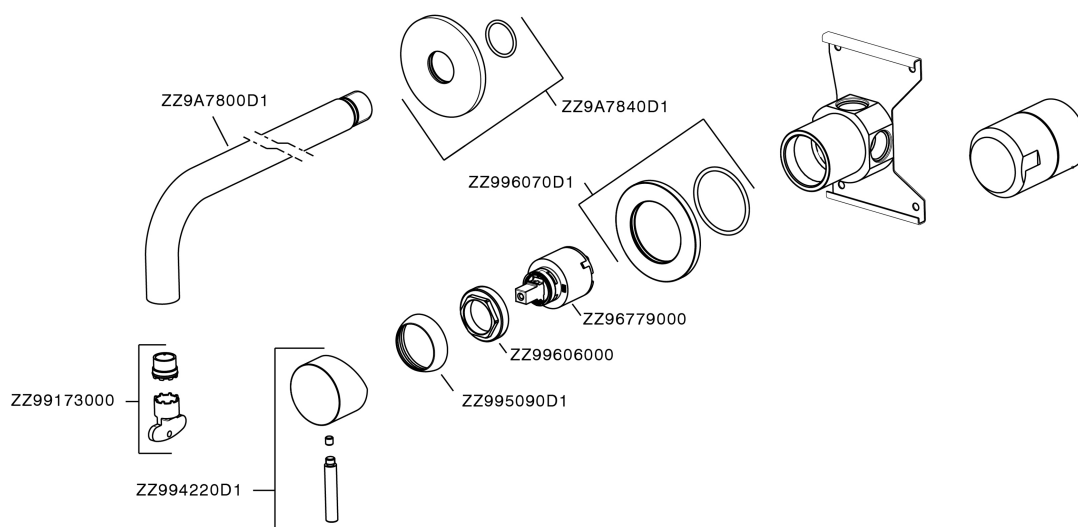

## Exposed single lever washbasin mixer XION\_XI002511

MODEL **XI002511**

Exposed single lever washbasin mixer, with concealed part, spout L.250 mm, Inox AISI 316L

AVAILABLE FINISHINGS

**D1** D1 Brushed Inox

CHARACTERISTICS

Cartridge Spare Parts **ZZ96779000**

**35 mm Cartridge**

## Exposed single lever washbasin mixer XION\_XI002511

XI002511

<https://en.cisal.it/exposed-single-lever-washbasin-mixer-xion-xi002511>

2026-06-05