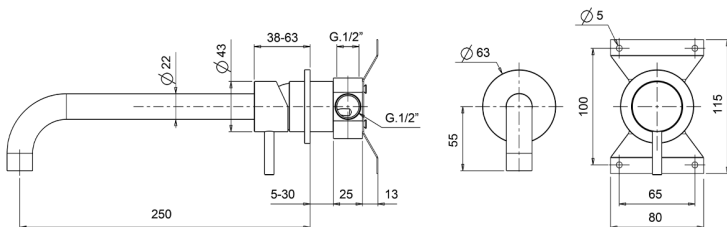

Exposed single lever washbasin mixer XION_XI002511

MODEL **XI002511**

Exposed single lever washbasin mixer, with concealed part, spout L.250 mm, Inox AISI 316L

AVAILABLE FINISHINGS

D1 D1 Brushed Inox

CHARACTERISTICS

Cartridge Spare Parts **ZZ96779000**

35 mm Cartridge

Exposed single lever washbasin mixer XION_XI002511

XI002511

<https://en.cisal.it/exposed-single-lever-washbasin-mixer-xion-xi002511>

2026-06-25