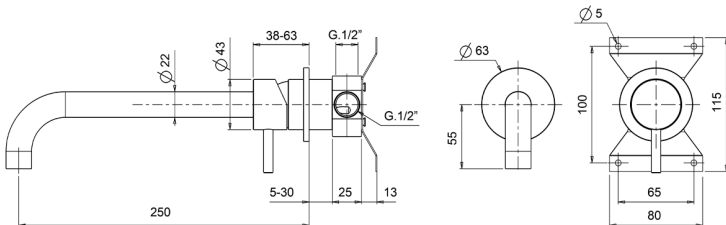

## Exposed single lever washbasin mixer XION\_XI002511

MODEL **XI002511**

Exposed single lever washbasin mixer, with concealed part, spout L.250 mm, Inox AISI 316L

AVAILABLE FINISHINGS

**D1** D1 Brushed Inox

CHARACTERISTICS

Cartridge Spare Parts **ZZ96779000**

**35 mm Cartridge**