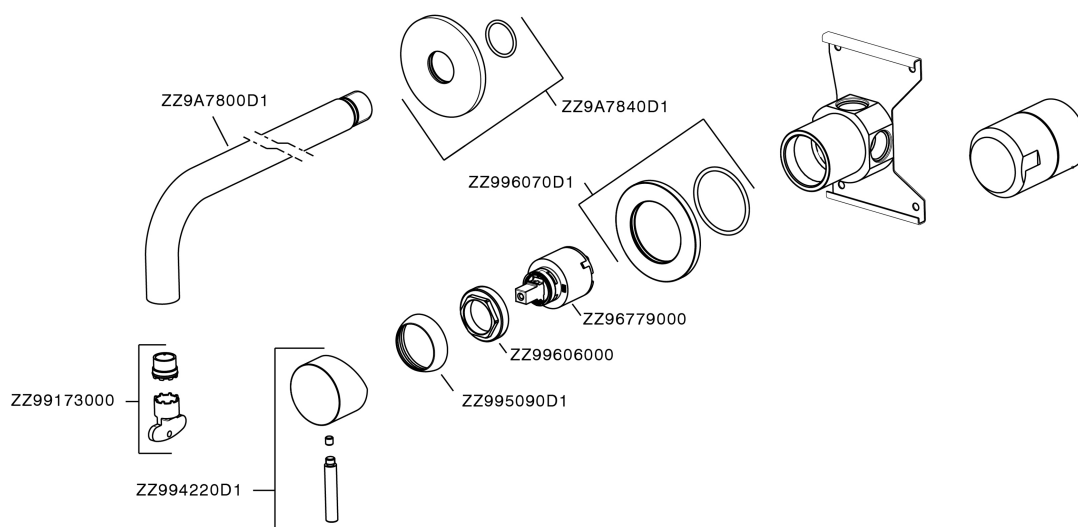

Exposed single lever washbasin mixer XION_XI002511

XI002511

<https://en.cisal.it/exposed-single-lever-washbasin-mixer-xion-xi002511>

2026-06-05