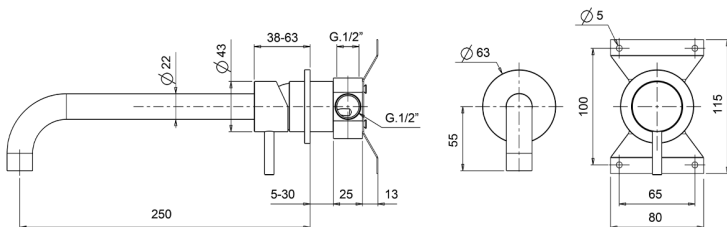

Exposed single lever washbasin mixer XION_XI002511

MODEL **XI002511**

Exposed single lever washbasin mixer, with concealed part, spout L.250 mm, Inox AISI 316L

AVAILABLE FINISHINGS

D1 D1 Brushed Inox

CHARACTERISTICS

Cartridge Spare Parts **ZZ96779000**

35 mm Cartridge

Exposed single lever washbasin mixer XION_XI002511

XI002511

<https://en.cisal.it/exposed-single-lever-washbasin-mixer-xion-xi002511>

2026-04-24