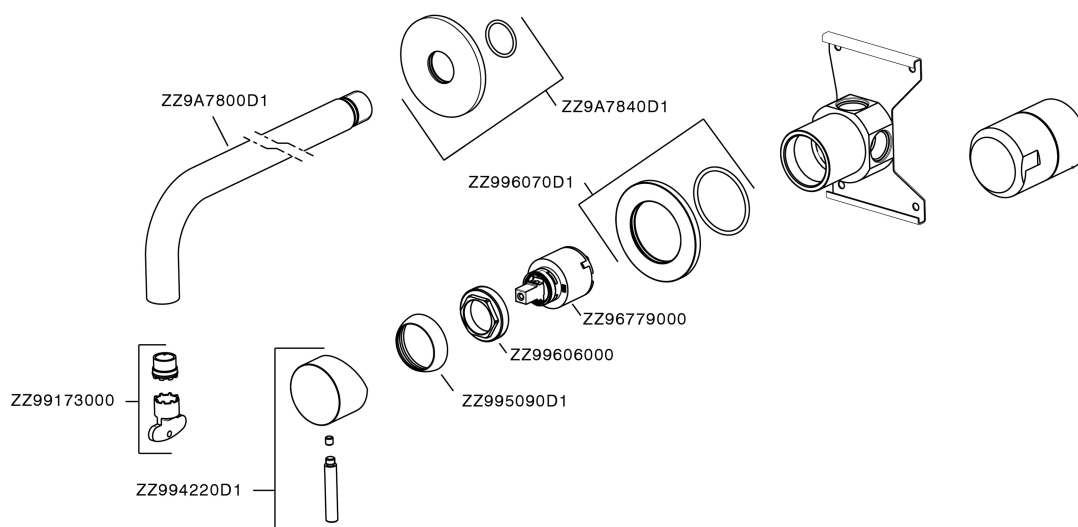

Exposed single lever washbasin mixer XION_XI002511

XI002511

<https://en.cisal.it/exposed-single-lever-washbasin-mixer-xion-xi002511>

2026-04-24