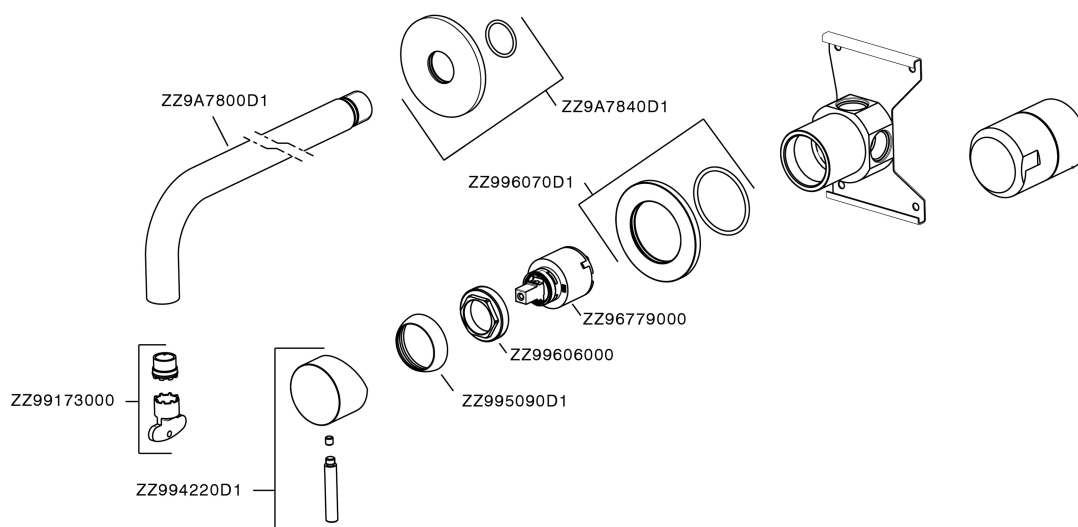

Exposed single lever washbasin mixer XION_XI002511

XI002511

<https://en.cisal.it/exposed-single-lever-washbasin-mixer-xion-xi002511>

2026-06-04