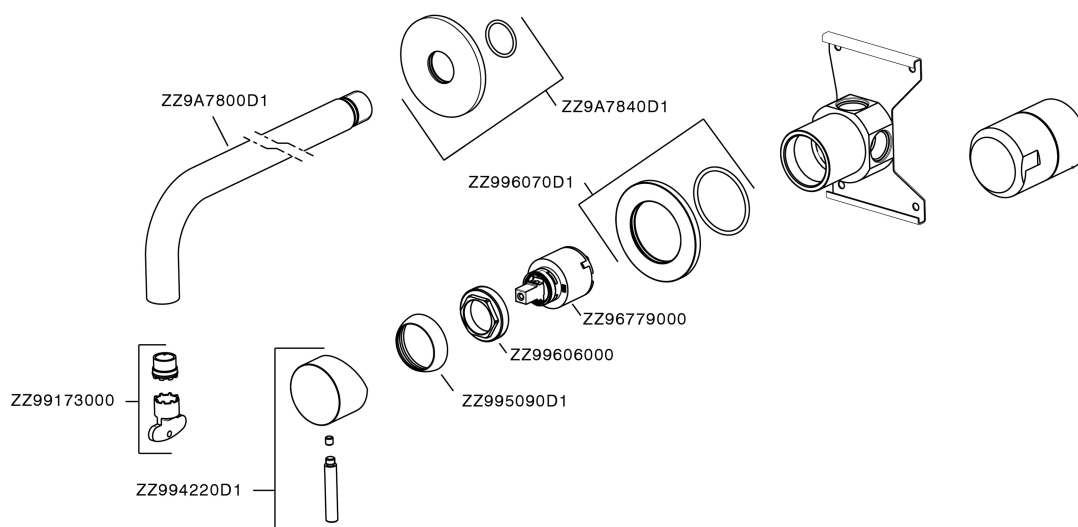

Exposed single lever washbasin mixer XION_XI002511

XI002511

<https://en.cisal.it/exposed-single-lever-washbasin-mixer-xion-xi002511>

2026-05-15