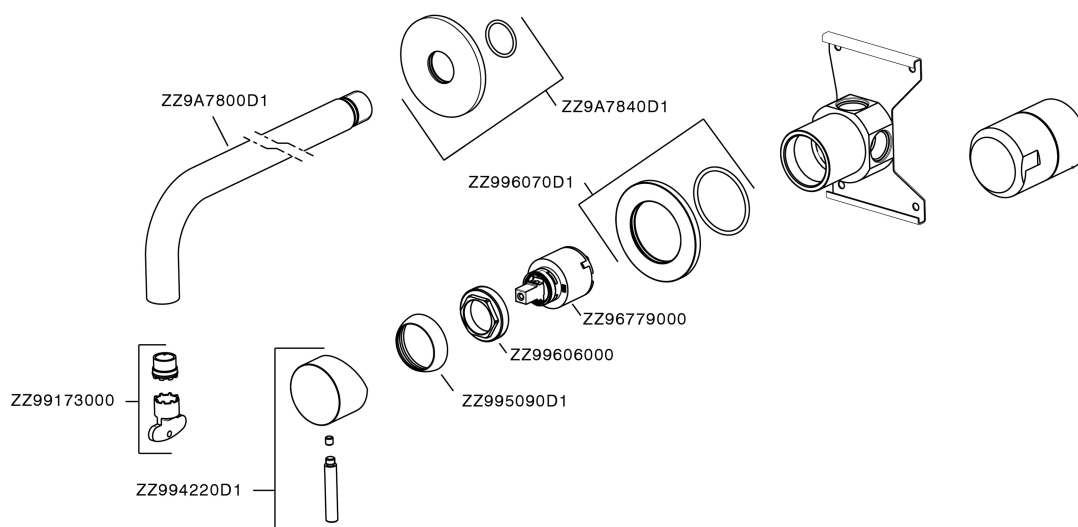

## Exposed single lever washbasin mixer XION\_XI002511

XI002511

<https://en.cisal.it/exposed-single-lever-washbasin-mixer-xion-xi002511>

2026-06-25