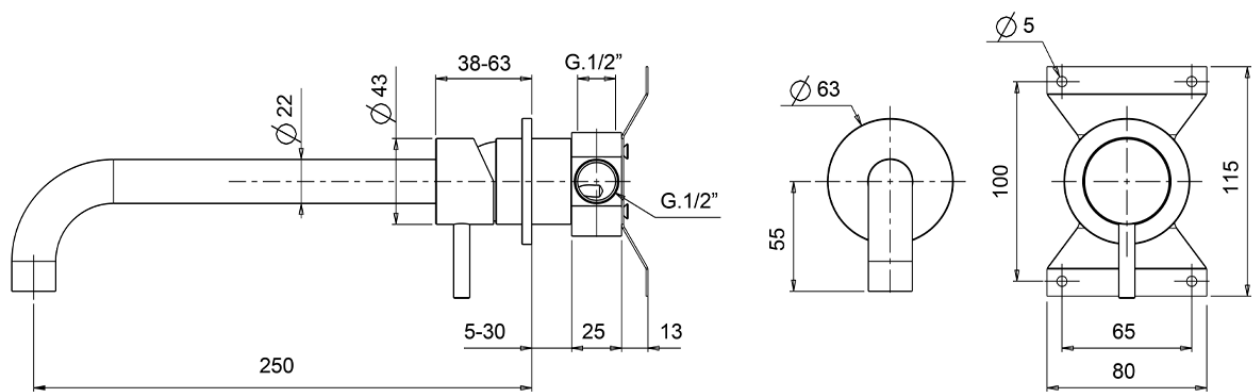

Exposed single lever washbasin mixer XION_XI002511

XI002511

<https://en.cisal.it/exposed-single-lever-washbasin-mixer-xion-xi002511>

2026-04-25