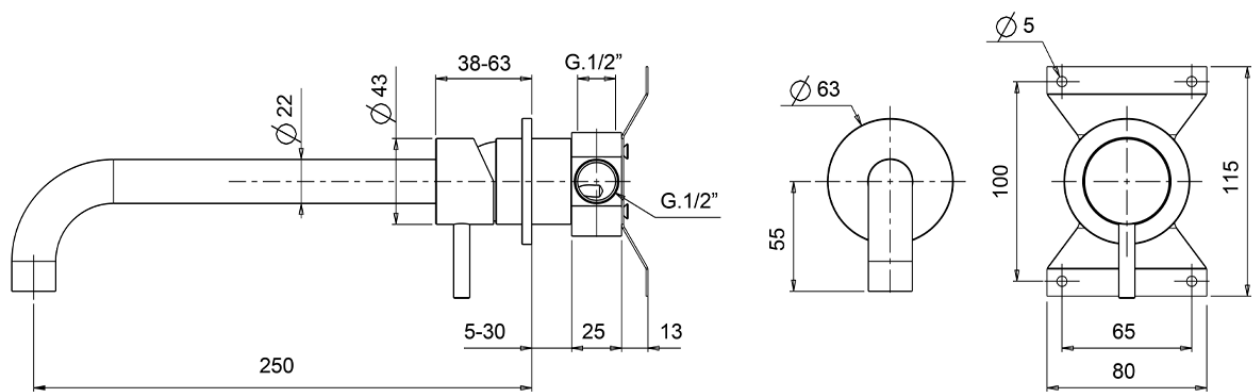

Exposed single lever washbasin mixer XION_XI002511

XI002511

<https://en.cisal.it/exposed-single-lever-washbasin-mixer-xion-xi002511>

2026-06-25