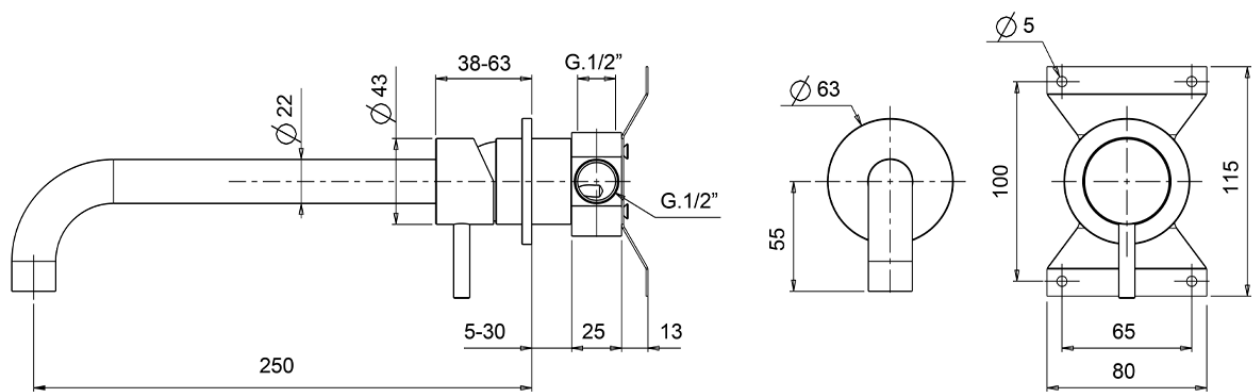

Exposed single lever washbasin mixer XION_XI002511

XI002511

<https://en.cisal.it/exposed-single-lever-washbasin-mixer-xion-xi002511>

2026-06-04