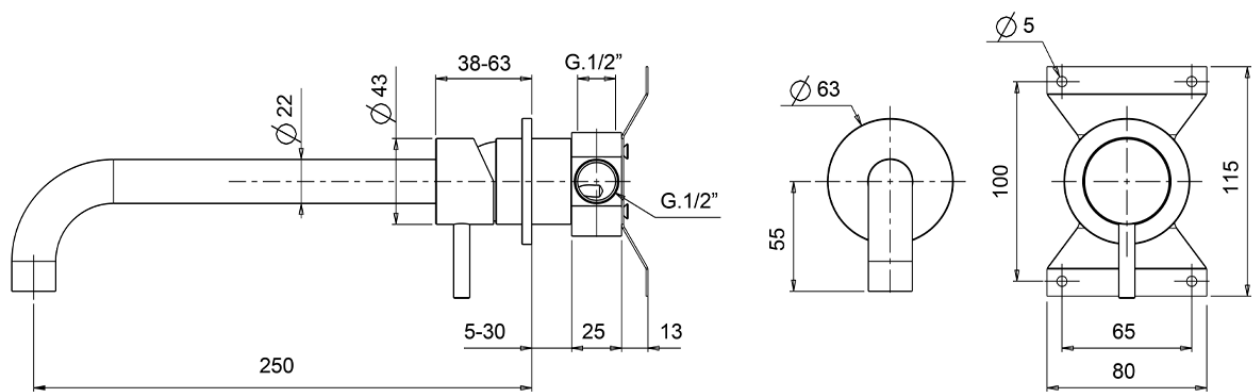

Exposed single lever washbasin mixer XION_XI002511

XI002511

<https://en.cisal.it/exposed-single-lever-washbasin-mixer-xion-xi002511>

2026-05-15