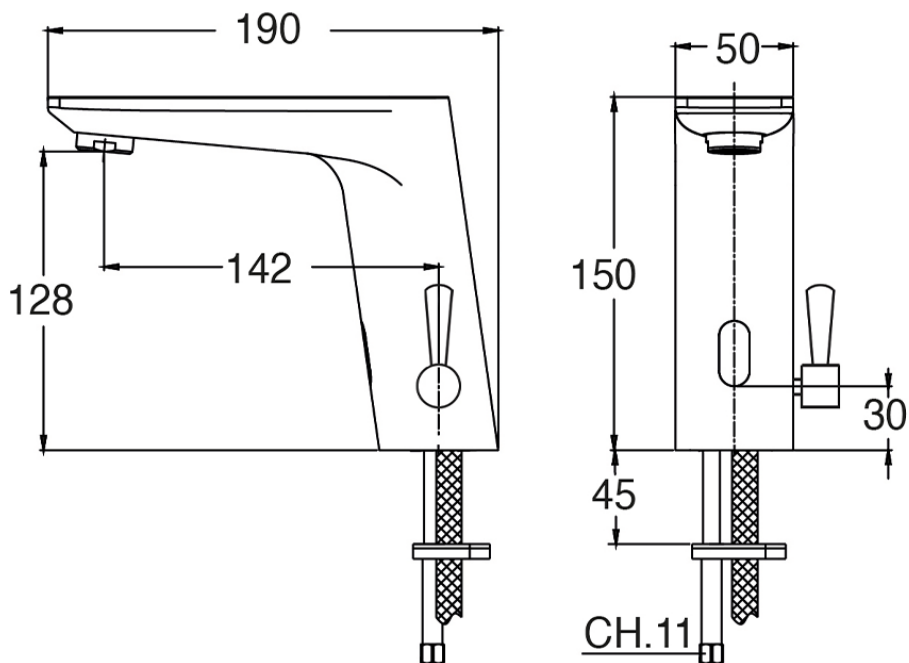

Washbasin electronic mixer TRONIC_ER000540

ER000540

<https://en.cisal.it/washbasin-electronic-mixer-tronic-er000540>

2026-06-13