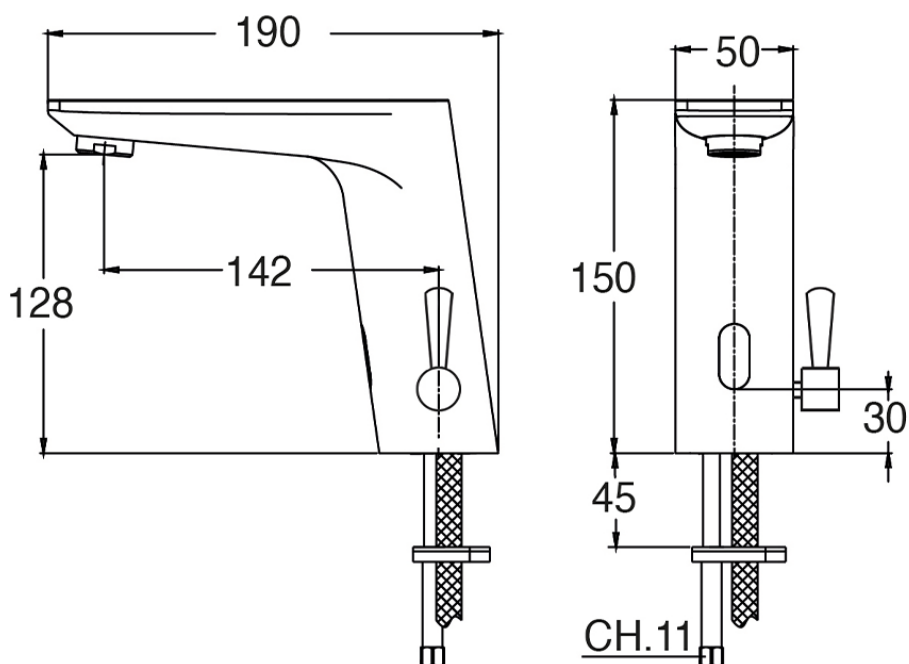

## Washbasin electronic mixer TRONIC\_ER000540

ER000540

<https://en.cisal.it/washbasin-electronic-mixer-tronic-er000540>

2026-04-28