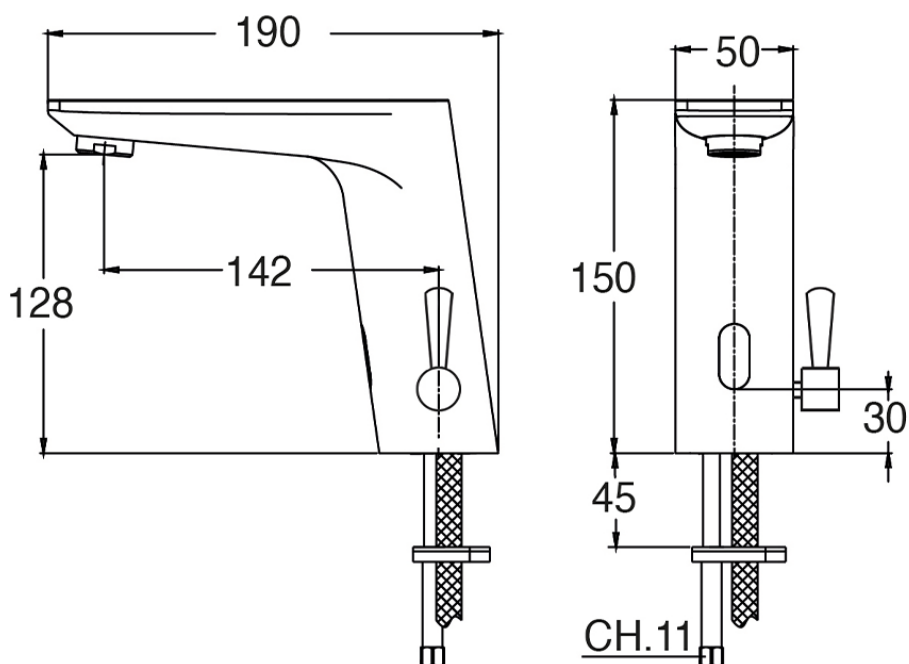

Washbasin electronic mixer TRONIC_ER000540

ER000540

<https://en.cisal.it/washbasin-electronic-mixer-tronic-er000540>

2026-05-19