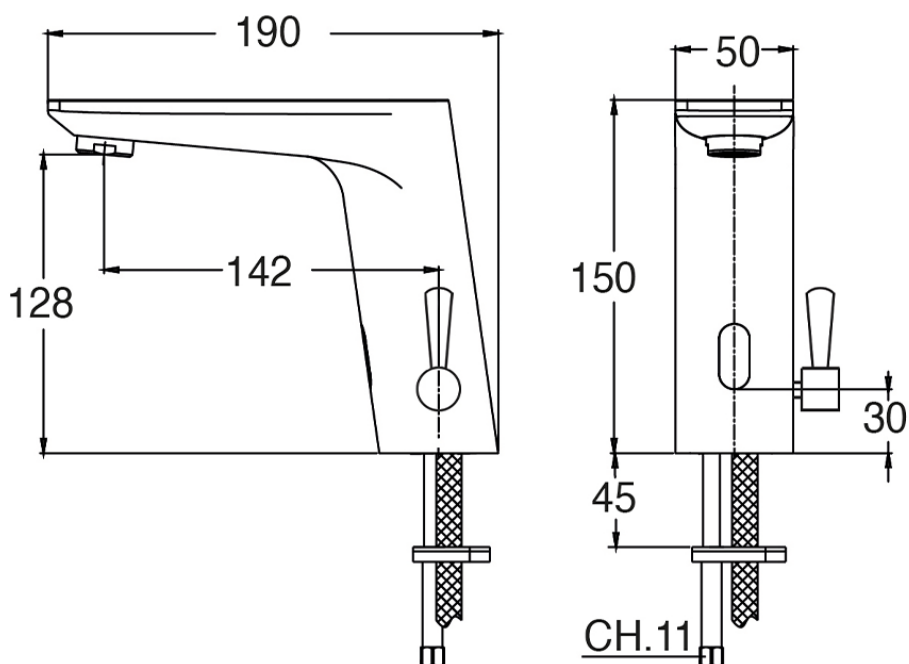

Washbasin electronic mixer TRONIC_ER000540

ER000540

<https://en.cisal.it/washbasin-electronic-mixer-tronic-er000540>

2026-04-08