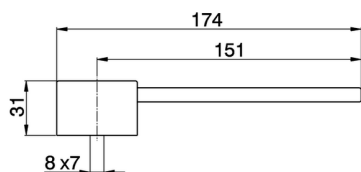

## Lever for single lever mixer 'LL' SPARE PARTS\_ZZ944040

MODEL **ZZ944040**

Lever for single lever mixer 'LL', for items LL00058-LL00257

AVAILABLE FINISHINGS

CHARACTERISTICS

2026-06-30