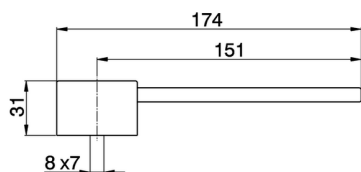

Lever for single lever mixer 'LL' SPARE PARTS_ZZ944040

MODEL **ZZ944040**

Lever for single lever mixer 'LL', for items LL00058-LL00257

AVAILABLE FINISHINGS

CHARACTERISTICS

2026-04-08