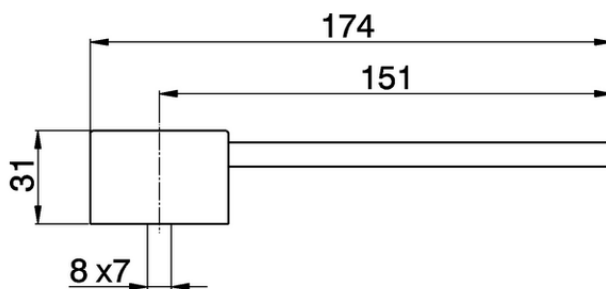

## Lever for single lever mixer 'LL' SPARE PARTS\_ZZ944040

ZZ944040

<https://en.cisal.it/lever-for-single-lever-mixer-ll-spare-parts-zz944040>

2026-04-08