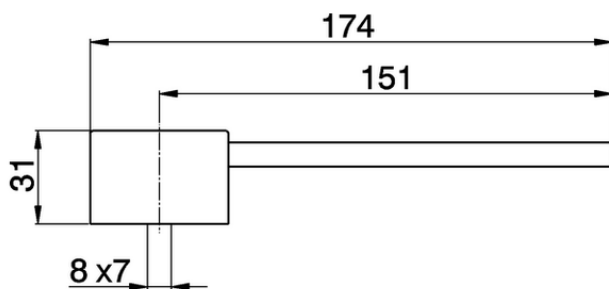

Lever for single lever mixer 'LL' SPARE PARTS_ZZ944040

ZZ944040

<https://en.cisal.it/lever-for-single-lever-mixer-ll-spare-parts-zz944040>

2026-06-30