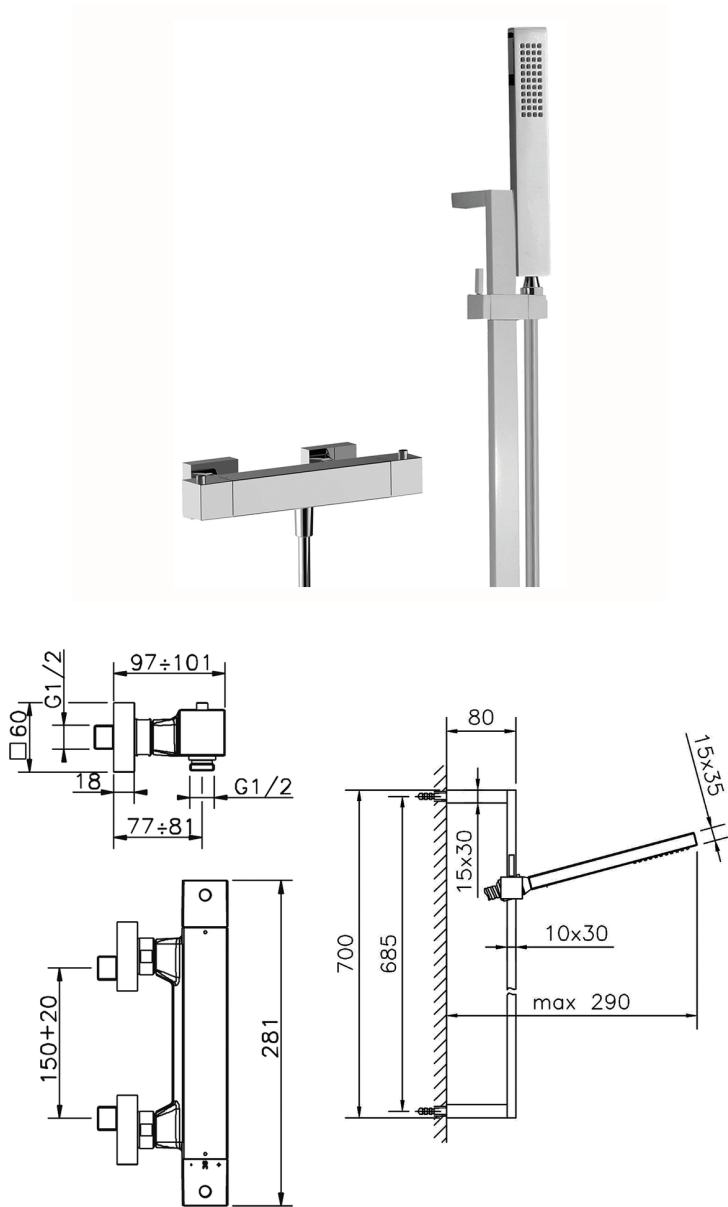

Thermostatic shower mixer with sliding bar WAVE_WES01010

MODEL **WES01010**

Thermostatic shower mixer with sliding bar, 70 cm sliding rail bar with sliding bracket, 35x15 mm Brass minimalistic one spray handshower, 150 cm SUPREME smooth flexible hose

AVAILABLE FINISHINGS

-  **21** 21 Chrome
-  **2F** 2F Brushed Nickel
-  **2Q** 2Q Black Titanium

CHARACTERISTICS

Cartridge Spare Parts **22.04A.AR - ZZ97279004**

Argo 2 (long filter) Thermostatic Valve

SafeTouch

The Cisal SafeTouch system maintains the mixer body cool to the touch during operation.

Thermostatic

The Cisal thermostatic is your personal water manager, helping you to handle, control and save water and energy.