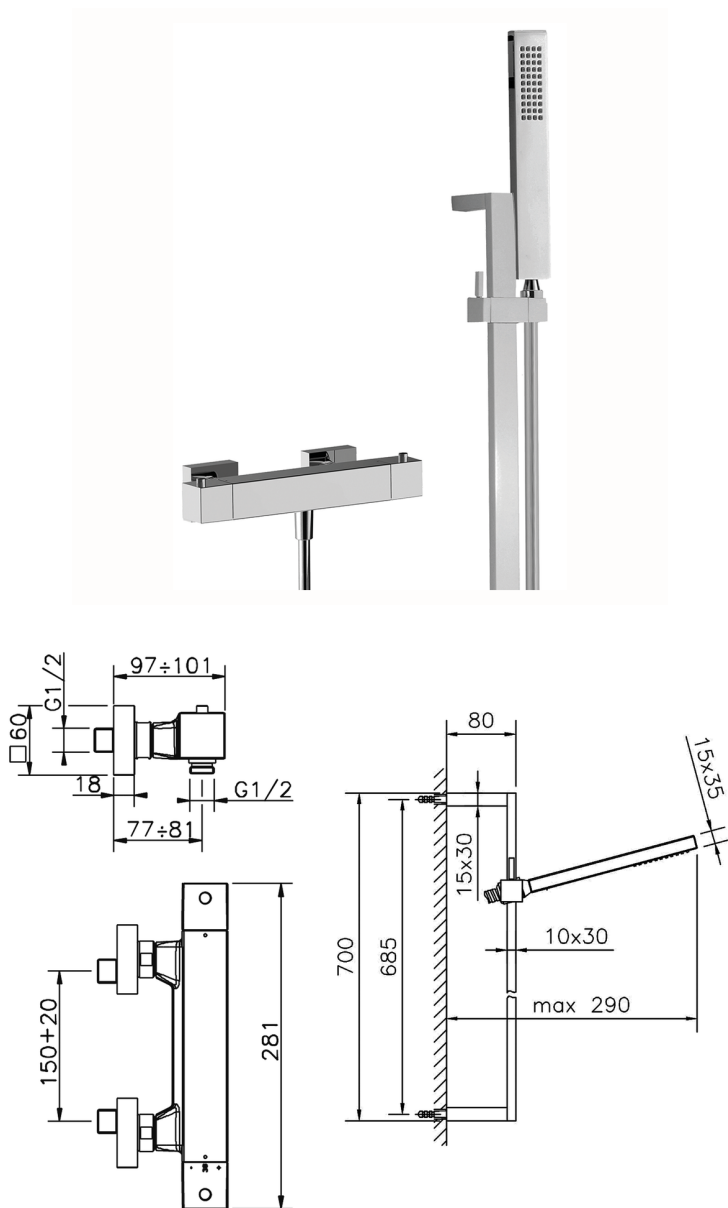

Thermostatic shower mixer with sliding bar WAVE_WES01010

MODEL **WES01010**

Thermostatic shower mixer with sliding bar, 70 cm sliding rail bar with sliding bracket, 35x15 mm Brass minimalistic one spray handshower, 150 cm SUPREME smooth flexible hose

AVAILABLE FINISHINGS

-  **21** 21 Chrome
-  **2F** 2F Brushed Nickel
-  **2Q** 2Q Black Titanium

CHARACTERISTICS

Cartridge Spare Parts **22.04A.AR - ZZ97279004**

Argo 2 (long filter) Thermostatic Valve

SafeTouch

The Cisal SafeTouch system maintains the mixer body cool to the touch during operation.

Thermostatic

The Cisal thermostatic is your personal water manager, helping you to handle, control and save water and energy.