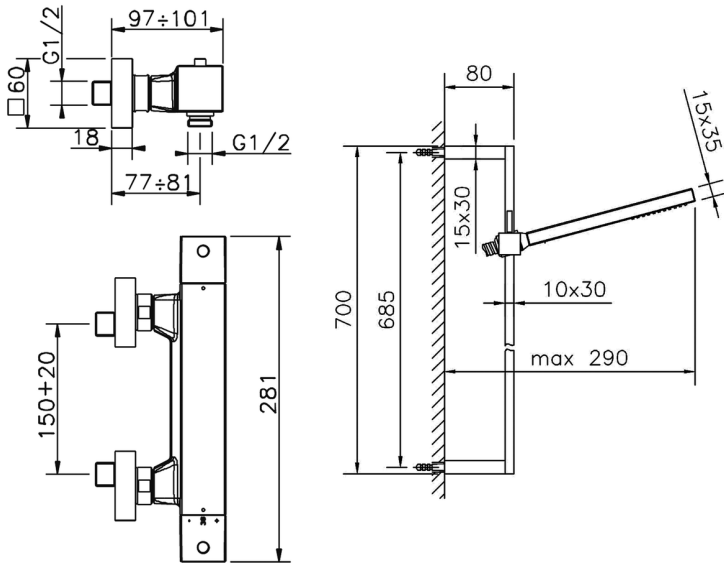

Thermostatic shower mixer with sliding bar WAVE_WES01010

MODEL **WES01010**

Thermostatic shower mixer with sliding bar, 70 cm sliding rail bar with sliding bracket, 35x15 mm Brass minimalistic one spray handshower, 150 cm SUPREME smooth flexible hose

AVAILABLE FINISHINGS

-  **21** 21 Chrome
-  **2F** 2F Brushed Nickel
-  **2Q** 2Q Black Titanium

CHARACTERISTICS

Cartridge Spare Parts **22.04A.AR - ZZ97279004**

Argo 2 (long filter) Thermostatic Valve

SafeTouch