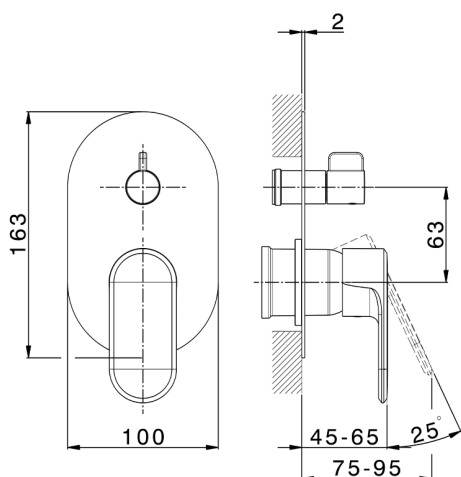

Exposed part for concealed S.L.bath-shower valve LINEAVIVA_LV002300C

MODEL

LV002300C

Exposed part for concealed S.L.bath-shower valve, 2-Way rotating diverter, without concealed part, for items Easy-Box ZA000230

CHARACTERISTICS

Installation	Concealed
Required concealed parts	ZA000230

Exposed part for concealed S.L.bath-shower valve LINEAVIVA_LV002300C

LV002300C

<https://en.cisal.it/exposed-part-for-concealed-s-l-bath-shower-valve-lineaviva-lv002300c>