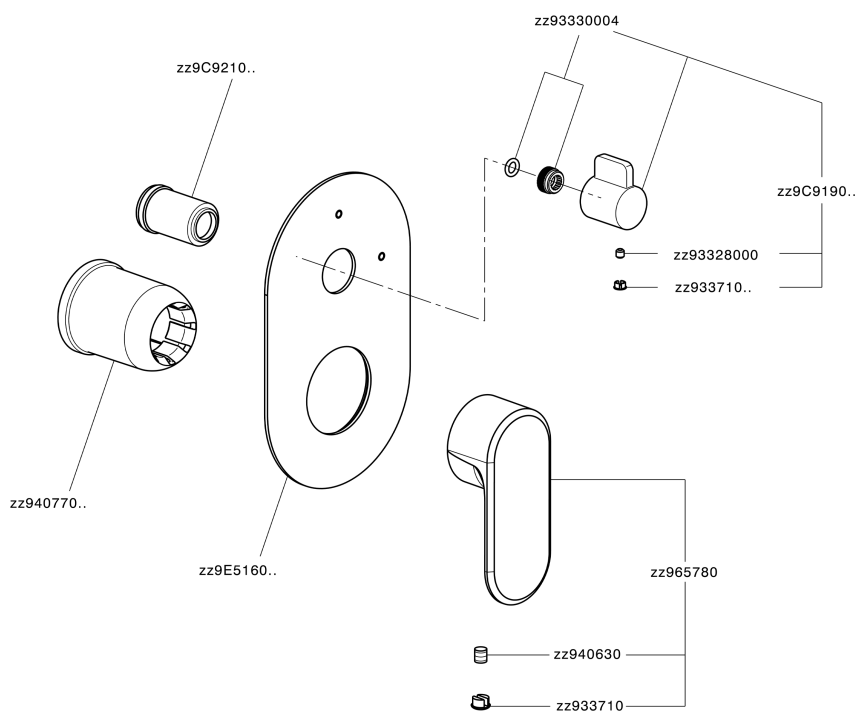

Exposed part for concealed S.L.bath-shower valve LINEAVIVA_LV002300C

MODEL

LV002300C

Exposed part for concealed S.L.bath-shower valve, 2-Way rotating diverter, without concealed part, for items Easy-Box ZA000230

CHARACTERISTICS

Installation **Concealed**
Required concealed parts **ZA000230**

Exposed part for concealed S.L.bath-shower valve LINEAVIVA_LV002300C

LV002300C

<https://en.cisal.it/exposed-part-for-concealed-s-l-bath-shower-valve-lineaviva-lv002300c>