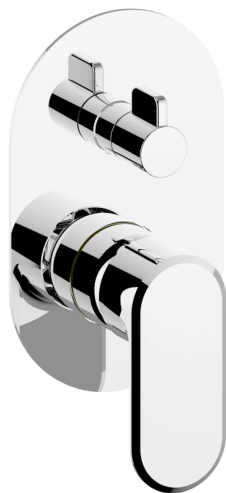

Exposed part for concealed S.L.bath-shower valve LINEAVIVA_LV002300C

MODEL

LV002300C

Exposed part for concealed S.L.bath-shower valve, 2-Way rotating diverter, without concealed part, for items Easy-Box ZA000230

AVAILABLE FINISHINGS

- 
21 21 Chrome
- 
2F 2F Brushed Nickel
- 
40 40 Matt Black
- 
4Q 4Q Matt White
- 
2W 2W Brushed Gold
- 
26 26 Old Copper
- 
3W 3W Brushed Black Titanium
- 
43 43 Salvia
- 
44 44 Graphite
- 
45 45 Argilla
- 
46 46 Metal Bronze
- 
47 47 Cemento

CHARACTERISTICS

Installation	Concealed
Required concealed parts	ZA000230

Exposed part for concealed S.L.bath-shower valve LINEAVIVA_LV002300C

LV002300C

<https://en.cisal.it/exposed-part-for-concealed-s-l-bath-shower-valve-lineaviva-lv002300c>