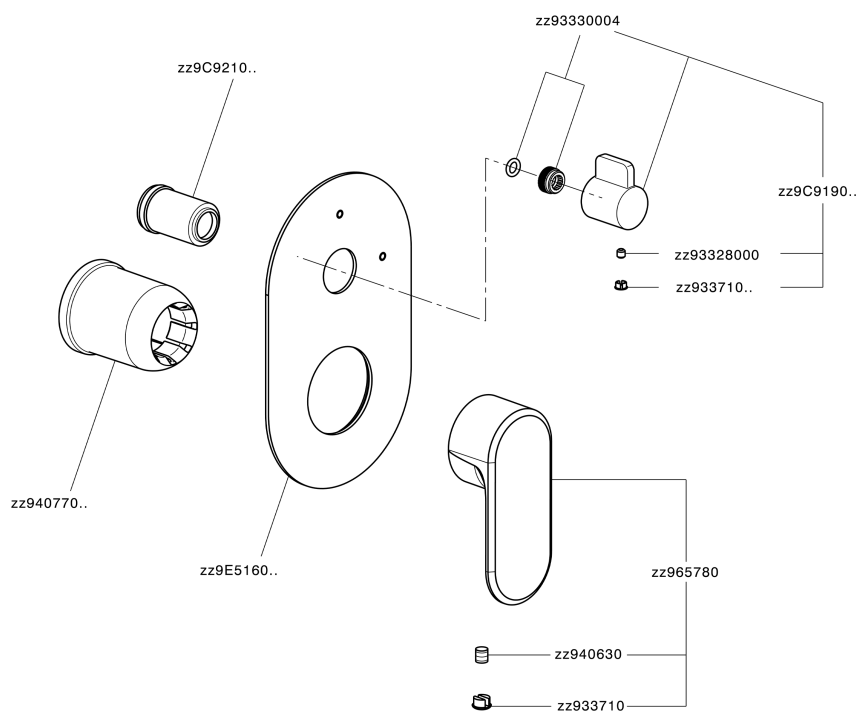

Exposed part for concealed S.L.bath-shower valve LINEAVIVA_LV002300C

MODEL

LV002300C

Exposed part for concealed S.L.bath-shower valve, 2-Way rotating diverter, without concealed part, for items Easy-Box ZA000230

CHARACTERISTICS

Installation	Concealed
Required concealed parts	ZA000230

Exposed part for concealed S.L.bath-shower valve LINEAVIVA_LV002300C

LV002300C

<https://en.cisal.it/exposed-part-for-concealed-s-l-bath-shower-valve-lineaviva-lv002300c>