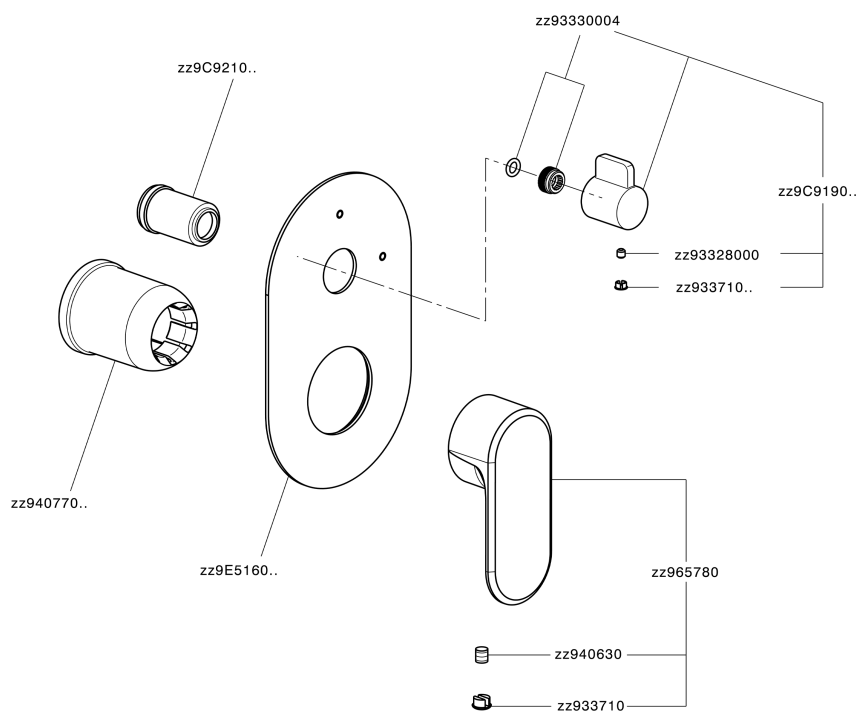

Exposed part for concealed S.L.bath-shower valve LINEAVIVA_LV002300C

LV002300C

<https://en.cisal.it/exposed-part-for-concealed-s-l-bath-shower-valve-lineaviva-lv002300c>

2026-04-27