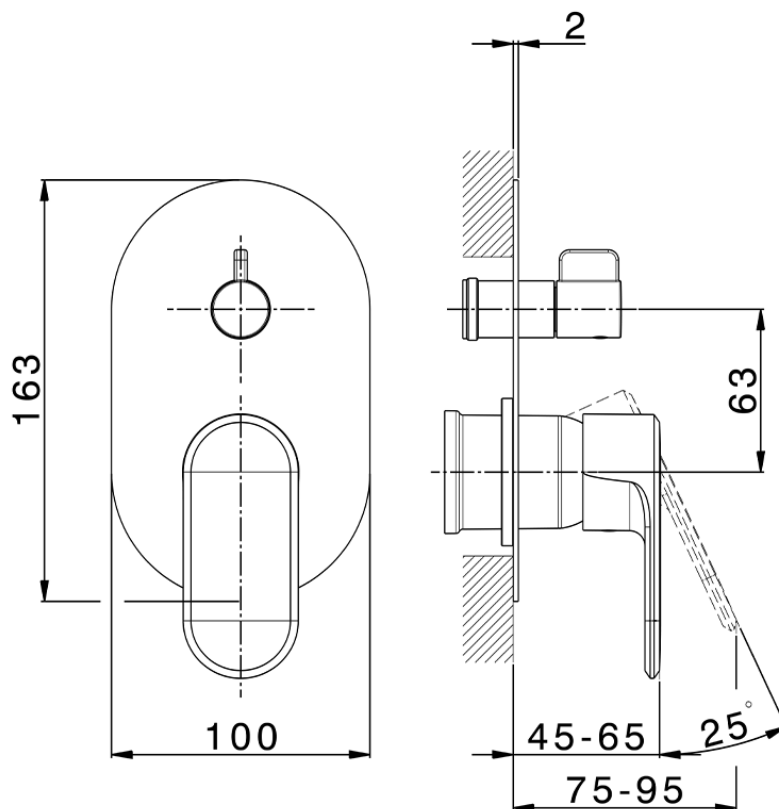

Exposed part for concealed S.L.bath-shower valve LINEAVIVA_LV002300C

LV002300C

<https://en.cisal.it/exposed-part-for-concealed-s-l-bath-shower-valve-lineaviva-lv002300c>

2026-05-17