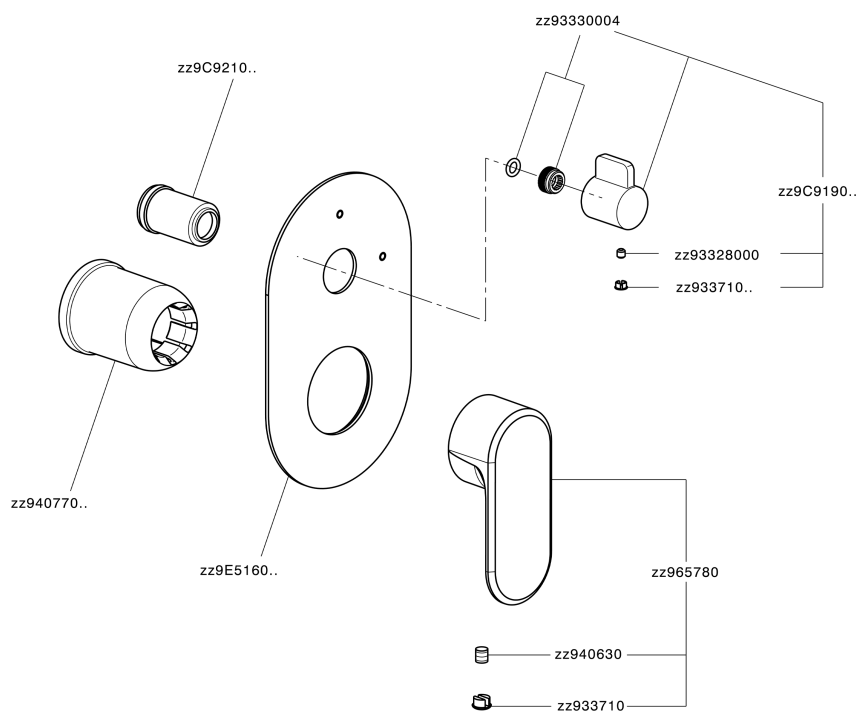

## Exposed part for concealed S.L.bath-shower valve LINEAVIVA\_LV002300C

LV002300C

<https://en.cisal.it/exposed-part-for-concealed-s-l-bath-shower-valve-lineaviva-lv002300c>

2026-06-14