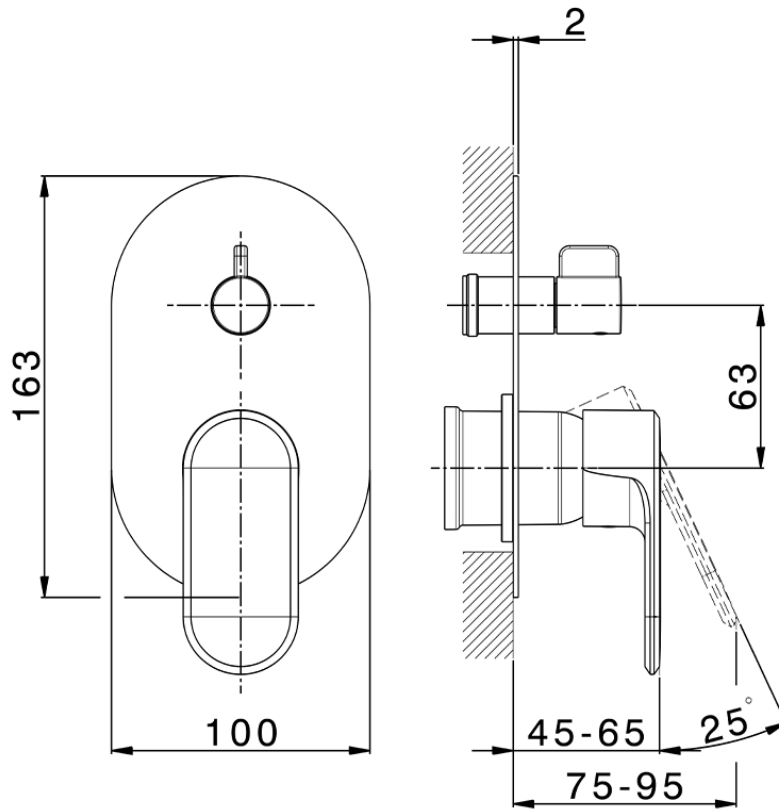

Exposed part for concealed S.L.bath-shower valve LINEAVIVA_LV002300C

LV002300C

<https://en.cisal.it/exposed-part-for-concealed-s-l-bath-shower-valve-lineaviva-lv002300c>

2026-05-17