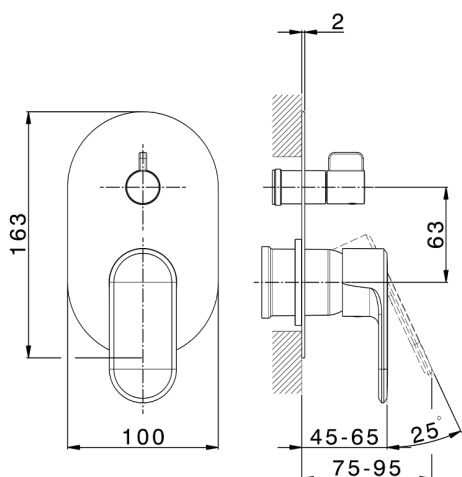

Exposed part for concealed S.L.bath-shower valve LINEAVIVA_LV002300C

MODEL **LV002300C**

Exposed part for concealed S.L.bath-shower valve, 2-Way rotating diverter, without concealed part, for items Easy-Box ZA000230

CHARACTERISTICS

Installation **Concealed**
Required concealed parts **ZA000230**

Exposed part for concealed S.L.bath-shower valve LINEAVIVA_LV002300C

LV002300C

<https://en.cisal.it/exposed-part-for-concealed-s-l-bath-shower-valve-lineaviva-lv002300c>