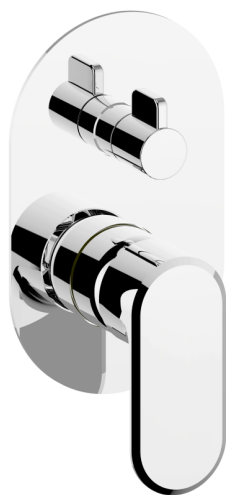

Exposed part for concealed S.L.bath-shower valve LINEAVIVA_LV002300C

MODEL **LV002300C**

Exposed part for concealed S.L.bath-shower valve, 2-Way rotating diverter, without concealed part, for items Easy-Box ZA000230

AVAILABLE FINISHINGS

-  **21** 21 Chrome
-  **2F** 2F Brushed Nickel
-  **40** 40 Matt Black
-  **4Q** 4Q Matt White
-  **2W** 2W Brushed Gold
-  **26** 26 Old Copper
-  **3W** 3W Brushed Black Titanium
-  **43** 43 Salvia
-  **44** 44 Graphite
-  **45** 45 Argilla
-  **46** 46 Metal Bronze
-  **47** 47 Cemento

CHARACTERISTICS

Installation **Concealed**
Required concealed parts **ZA000230**

Exposed part for concealed S.L.bath-shower valve LINEAVIVA_LV002300C

LV002300C

<https://en.cisal.it/exposed-part-for-concealed-s-l-bath-shower-valve-lineaviva-lv002300c>