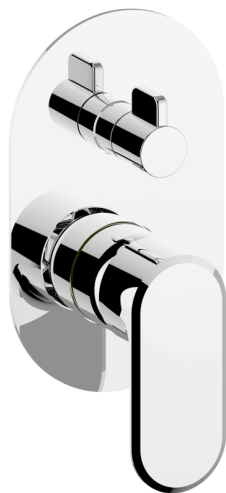

Exposed part for concealed S.L.bath-shower valve LINEAVIVA_LV002300C

MODEL

LV002300C

Exposed part for concealed S.L.bath-shower valve, 2-Way rotating diverter, without concealed part, for items Easy-Box ZA000230

AVAILABLE FINISHINGS

-  **21** 21 Chrome
-  **2F** 2F Brushed Nickel
-  **40** 40 Matt Black
-  **4Q** 4Q Matt White
-  **2W** 2W Brushed Gold
-  **26** 26 Old Copper
-  **3W** 3W Brushed Black Titanium
-  **43** 43 Salvia
-  **44** 44 Graphite
-  **45** 45 Argilla
-  **46** 46 Metal Bronze
-  **47** 47 Cemento

CHARACTERISTICS

Installation **Concealed**
Required concealed parts **ZA000230**

Exposed part for concealed S.L.bath-shower valve LINEAVIVA_LV002300C

LV002300C

<https://en.cisal.it/exposed-part-for-concealed-s-l-bath-shower-valve-lineaviva-lv002300c>