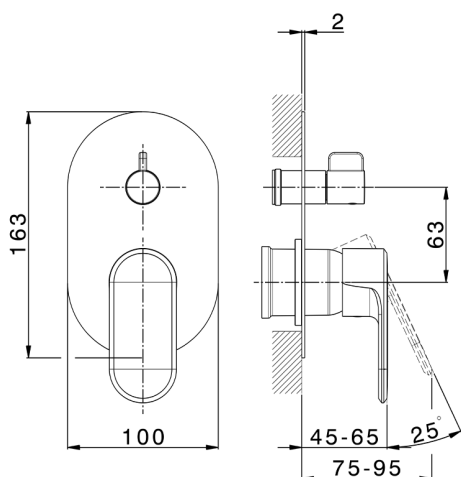

Exposed part for concealed S.L.bath-shower valve LINEAVIVA_LV002300C

MODEL

LV002300C

Exposed part for concealed S.L.bath-shower valve, 2-Way rotating diverter, without concealed part, for items Easy-Box ZA000230

CHARACTERISTICS

Installation **Concealed**
Required concealed parts **ZA000230**

Exposed part for concealed S.L.bath-shower valve LINEAVIVA_LV002300C

LV002300C

<https://en.cisal.it/exposed-part-for-concealed-s-l-bath-shower-valve-lineaviva-lv002300c>