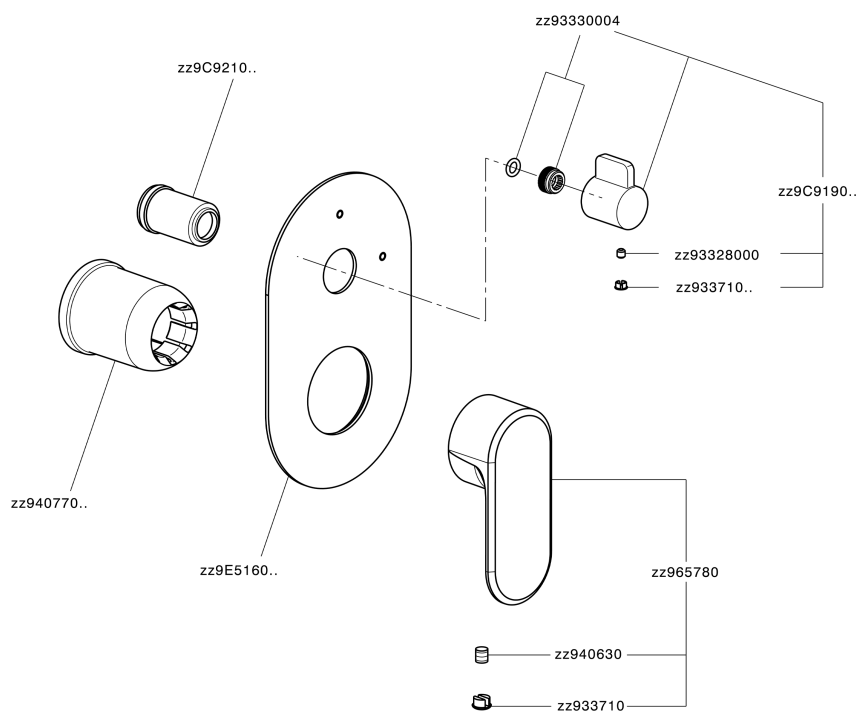

Exposed part for concealed S.L.bath-shower valve LINEAVIVA_LV002300C

MODEL **LV002300C**

Exposed part for concealed S.L.bath-shower valve, 2-Way rotating diverter, without concealed part, for items Easy-Box ZA000230

CHARACTERISTICS

Installation **Concealed**
Required concealed parts **ZA000230**

Exposed part for concealed S.L.bath-shower valve LINEAVIVA_LV002300C

LV002300C

<https://en.cisal.it/exposed-part-for-concealed-s-l-bath-shower-valve-lineaviva-lv002300c>