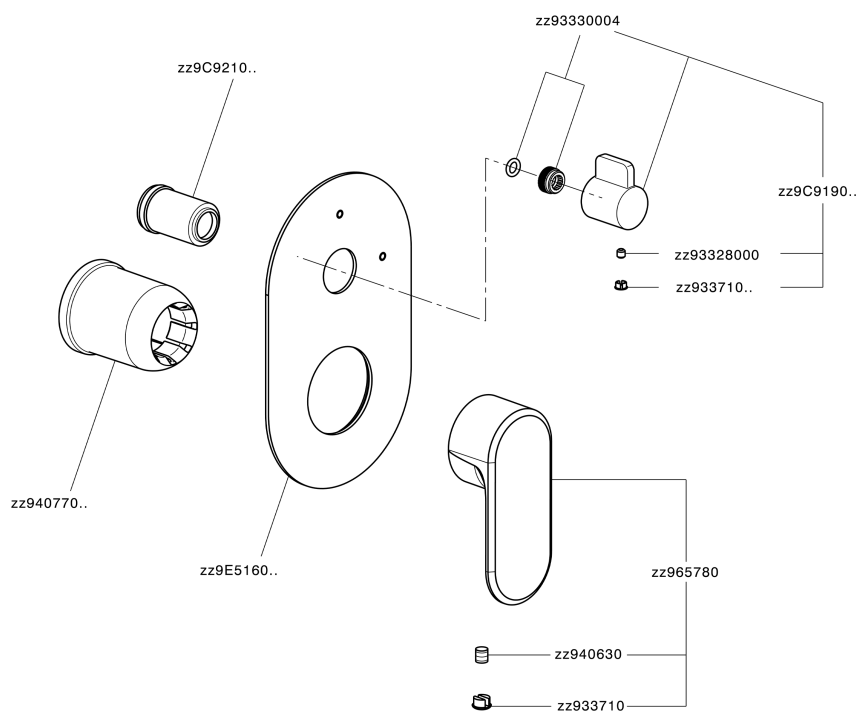

Exposed part for concealed S.L.bath-shower valve LINEAVIVA_LV002300C

MODEL

LV002300C

Exposed part for concealed S.L.bath-shower valve, 2-Way rotating diverter, without concealed part, for items Easy-Box ZA000230

CHARACTERISTICS

Installation **Concealed**
Required concealed parts **ZA000230**

Exposed part for concealed S.L.bath-shower valve LINEAVIVA_LV002300C

LV002300C

<https://en.cisal.it/exposed-part-for-concealed-s-l-bath-shower-valve-lineaviva-lv002300c>