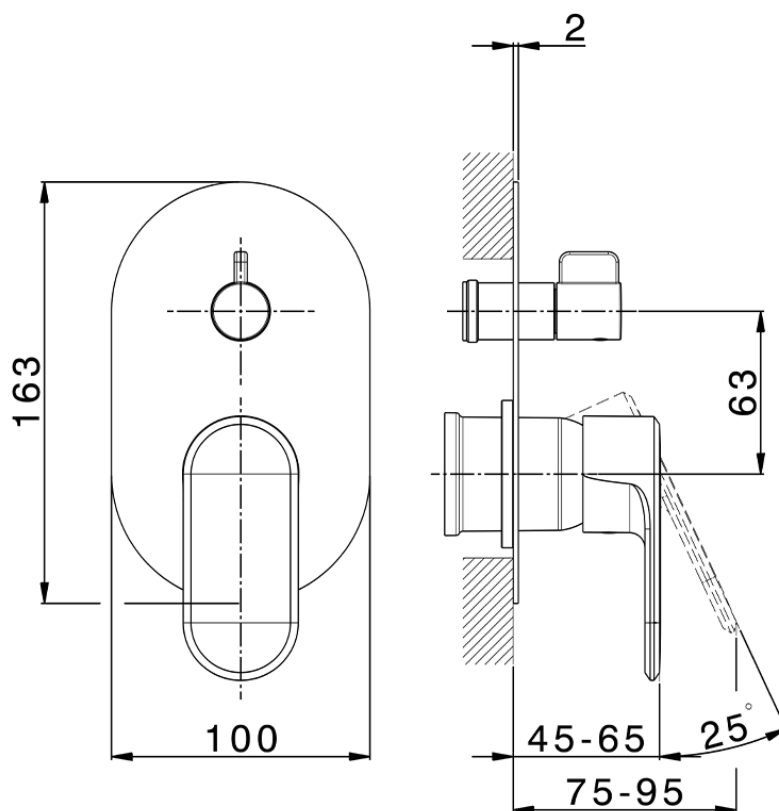

## Exposed part for concealed S.L.bath-shower valve LINEAVIVA\_LV002300C

LV002300C

<https://en.cisal.it/exposed-part-for-concealed-s-l-bath-shower-valve-lineaviva-lv002300c>

2026-06-14