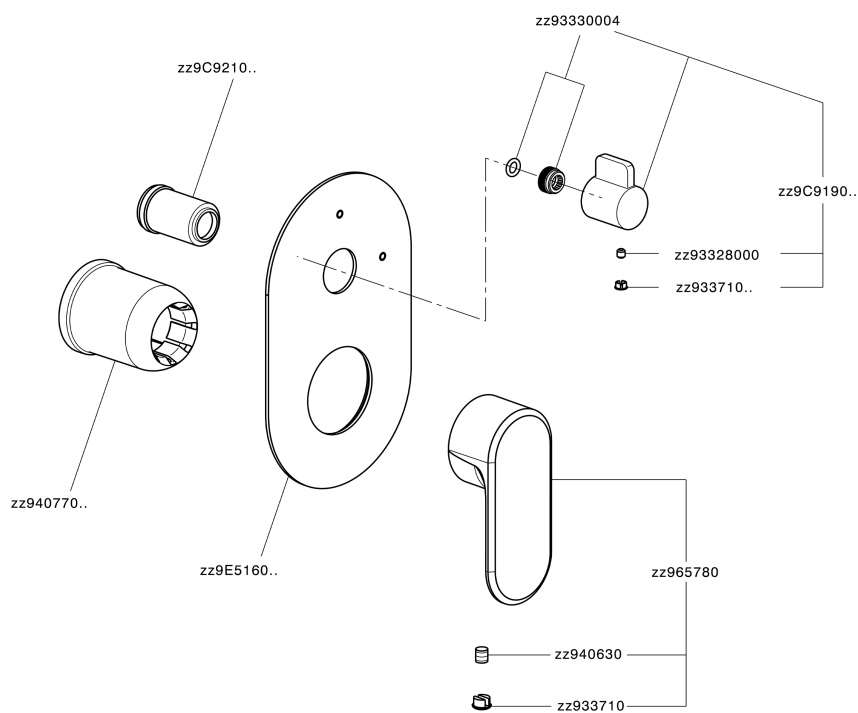

## Exposed part for concealed S.L.bath-shower valve LINEAVIVA\_LV002300C

MODEL **LV002300C**

Exposed part for concealed S.L.bath-shower valve, 2-Way rotating diverter, without concealed part, for items Easy-Box ZA000230

## CHARACTERISTICS

Installation	<b>Concealed</b>
Required concealed parts	<b>ZA000230</b>

## Exposed part for concealed S.L.bath-shower valve LINEAVIVA\_LV002300C

LV002300C

<https://en.cisal.it/exposed-part-for-concealed-s-l-bath-shower-valve-lineaviva-lv002300c>

2026-04-26