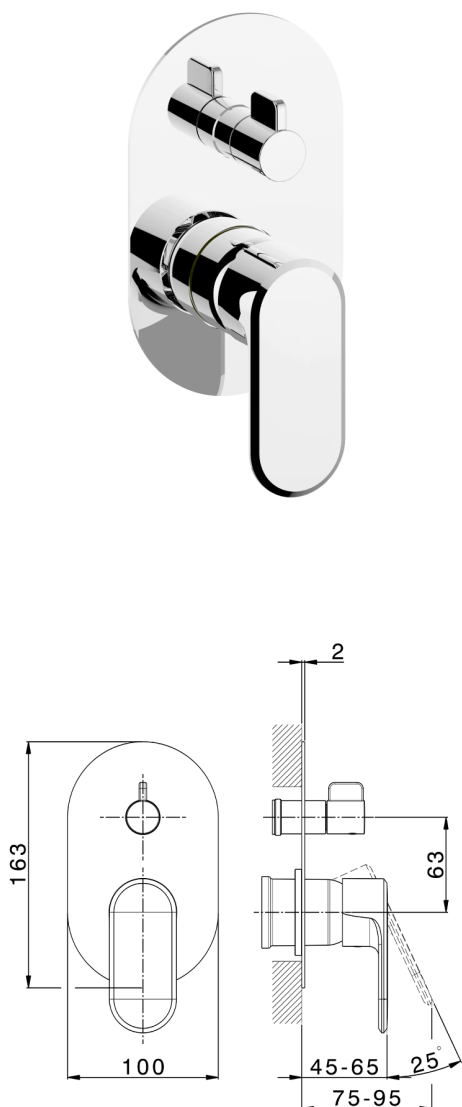

Exposed part for concealed S.L.bath-shower valve LINEAVIVA_LV002300C

MODEL **LV002300C**

Exposed part for concealed S.L.bath-shower valve, 2-Way rotating diverter, without concealed part, for items Easy-Box ZA000230

AVAILABLE FINISHINGS

- **21** 21 Chrome
- **2F** 2F Brushed Nickel
- **40** 40 Matt Black
- **4Q** 4Q Matt White
- **2W** 2W Brushed Gold
- **26** 26 Old Copper
- **3W** 3W Brushed Black Titanium
- **43** 43 Salvia
- **44** 44 Graphite
- **45** 45 Argilla
- **46** 46 Metal Bronze
- **47** 47 Cemento