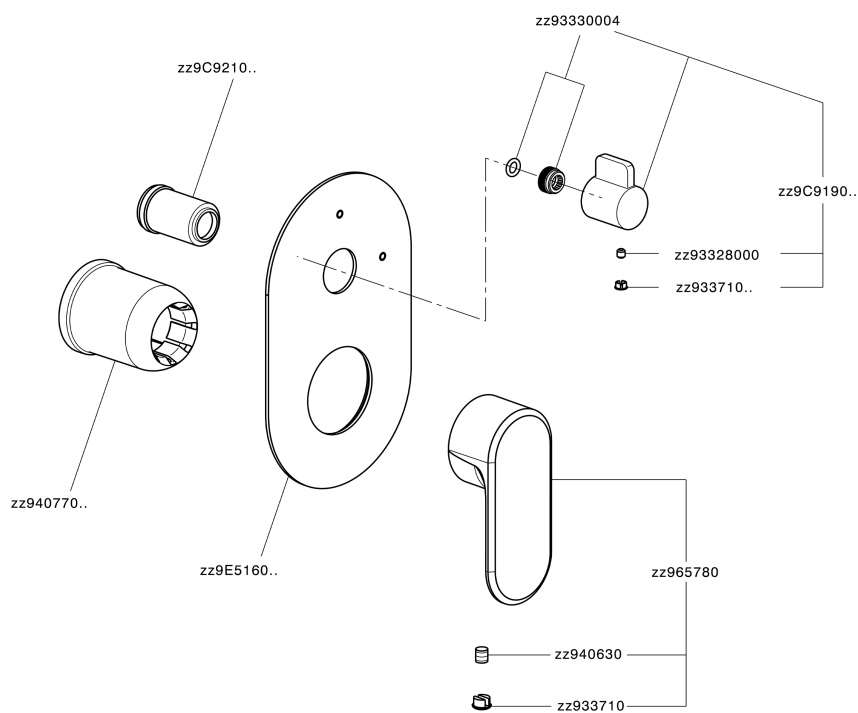

Exposed part for concealed S.L.bath-shower valve LINEAVIVA_LV002300C

MODEL

LV002300C

Exposed part for concealed S.L.bath-shower valve, 2-Way rotating diverter, without concealed part, for items Easy-Box ZA000230

CHARACTERISTICS

Installation	Concealed
Required concealed parts	ZA000230

Exposed part for concealed S.L.bath-shower valve LINEAVIVA_LV002300C

LV002300C

<https://en.cisal.it/exposed-part-for-concealed-s-l-bath-shower-valve-lineaviva-lv002300c>