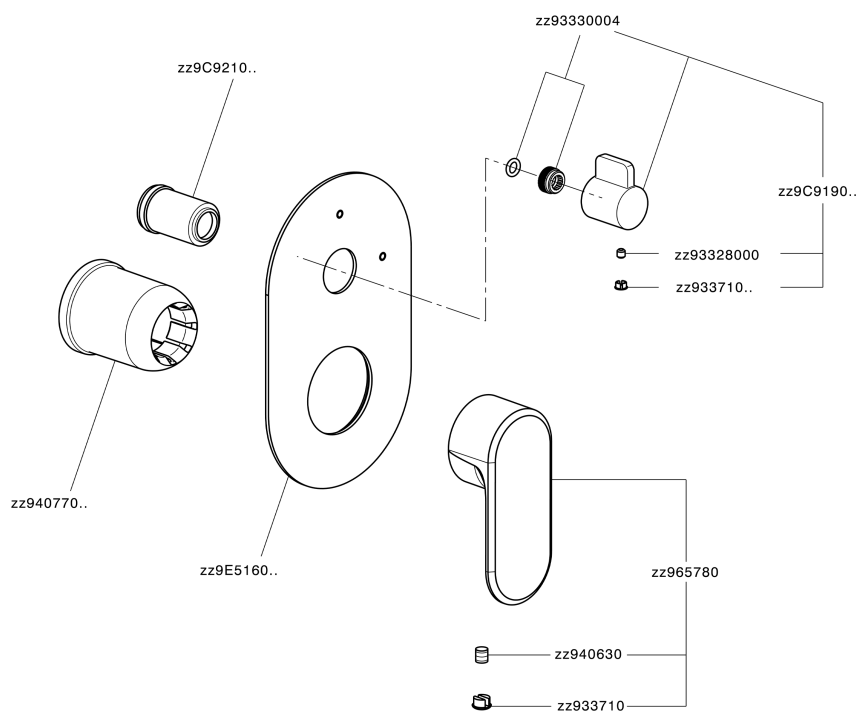

Exposed part for concealed S.L.bath-shower valve LINEAVIVA_LV002300C

LV002300C

<https://en.cisal.it/exposed-part-for-concealed-s-l-bath-shower-valve-lineaviva-lv002300c>

2026-05-17