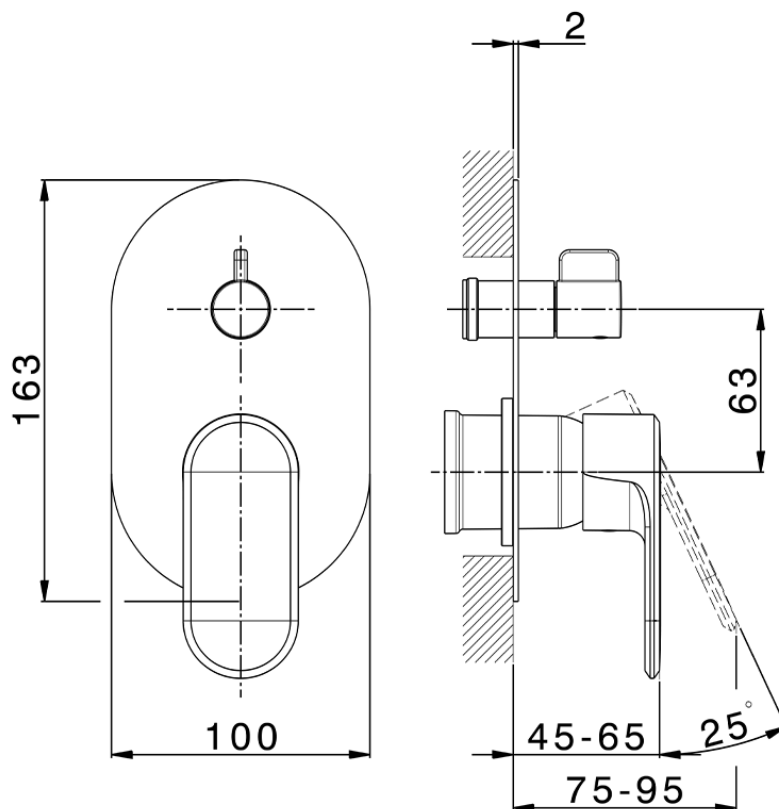

Exposed part for concealed S.L.bath-shower valve LINEAVIVA_LV002300C

LV002300C

<https://en.cisal.it/exposed-part-for-concealed-s-l-bath-shower-valve-lineaviva-lv002300c>

2026-04-26