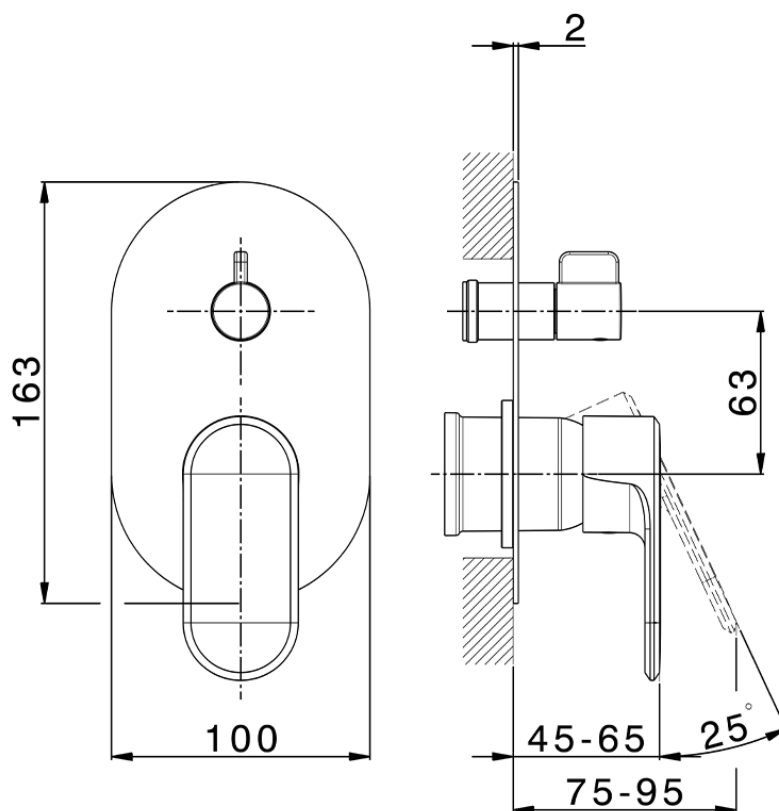

Exposed part for concealed S.L.bath-shower valve LINEAVIVA_LV002300C

LV002300C

<https://en.cisal.it/exposed-part-for-concealed-s-l-bath-shower-valve-lineaviva-lv002300c>

2026-06-14