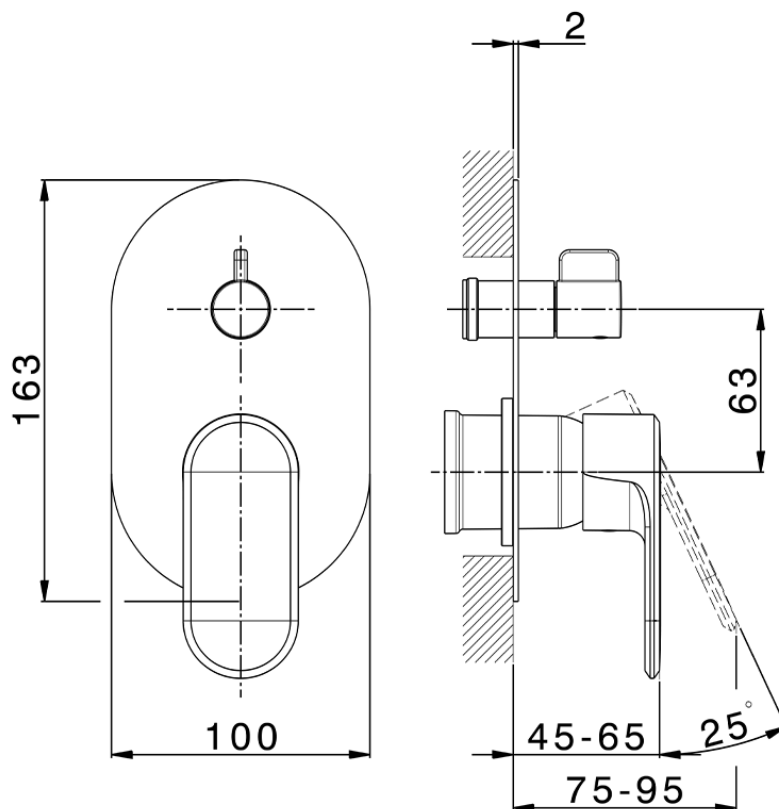

## Exposed part for concealed S.L.bath-shower valve LINEAVIVA\_LV002300C

LV002300C

<https://en.cisal.it/exposed-part-for-concealed-s-l-bath-shower-valve-lineaviva-lv002300c>

2026-04-26