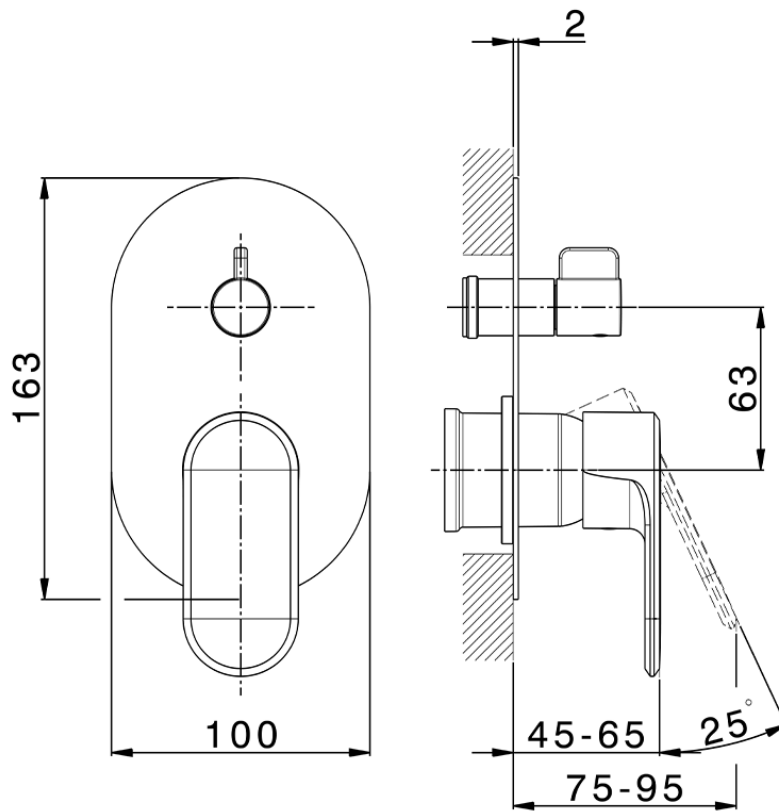

Exposed part for concealed S.L.bath-shower valve LINEAVIVA_LV002300C

LV002300C

<https://en.cisal.it/exposed-part-for-concealed-s-l-bath-shower-valve-lineaviva-lv002300c>

2026-05-17