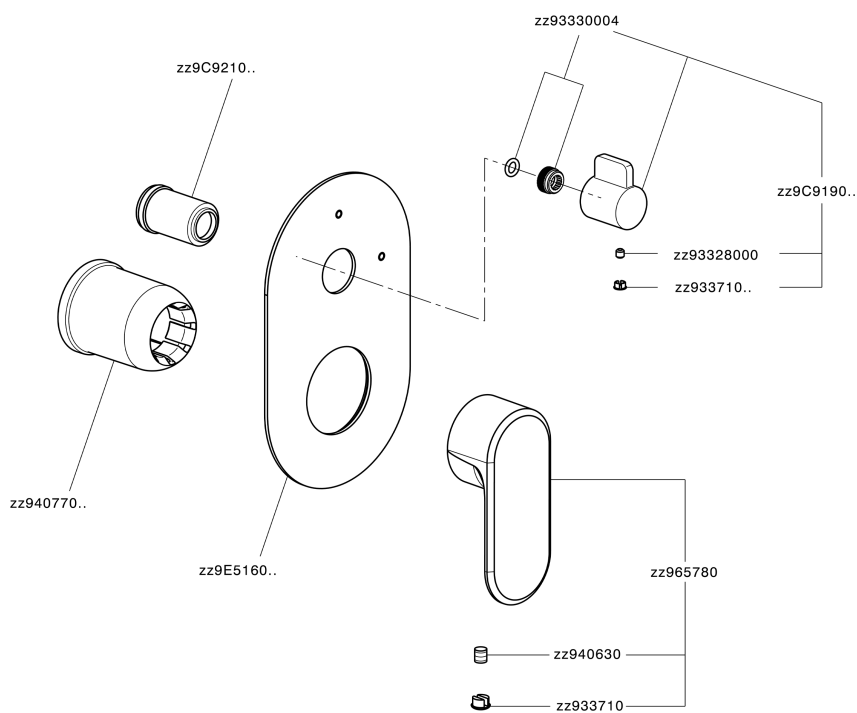

## Exposed part for concealed S.L.bath-shower valve LINEAVIVA\_LV002300C

LV002300C

<https://en.cisal.it/exposed-part-for-concealed-s-l-bath-shower-valve-lineaviva-lv002300c>

2026-04-26