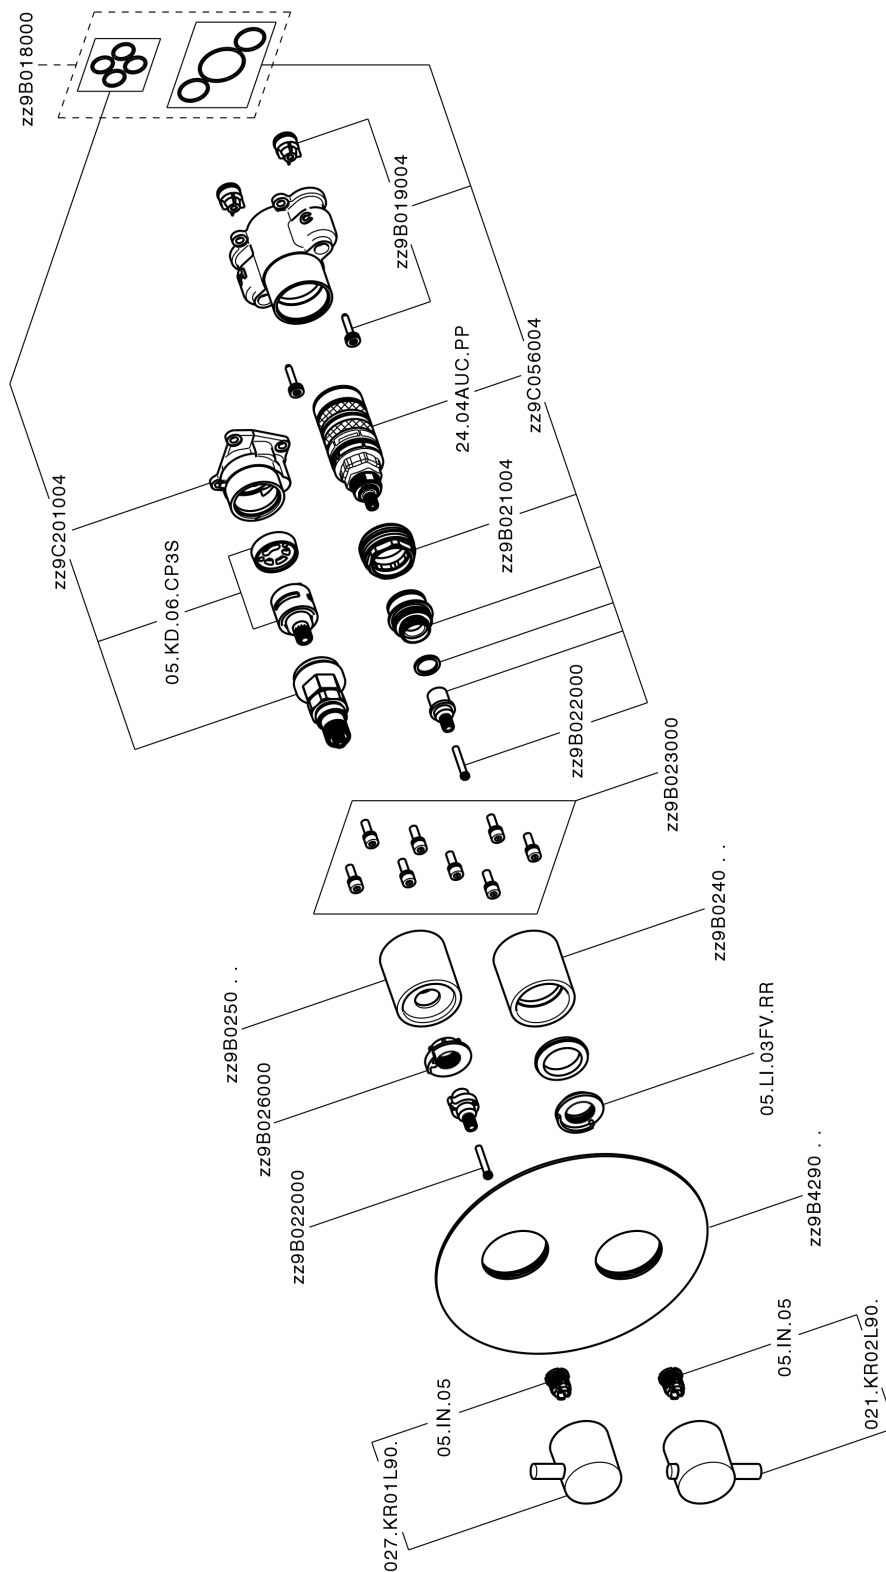

Exposed part for Thermostatic One Box Valve NUOVA LESS_LN0BT030

LN0BT030

<https://en.cisal.it/exposed-part-for-thermostatic-one-box-valve-nuova-less-ln0bt030>