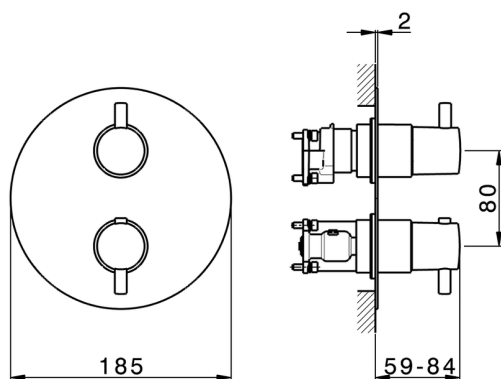

## Exposed part for Thermostatic One Box Valve NUOVA LESS\_LN0BT030

MODEL **LN0BT030**

Exposed part for Thermostatic One Box Valve, with 1-2-3 outlet deviasstop, Minimum depth of installation: 67 mm, without concealed part, for items ZA00B030-ZA00B031

### CHARACTERISTICS

Cartridge Spare Parts **24.04A.PP**

**8x20 Plus P Thermostatic Valve**

Installation **Concealed**

Required concealed parts **ZA00B031**

**ZA00B030**