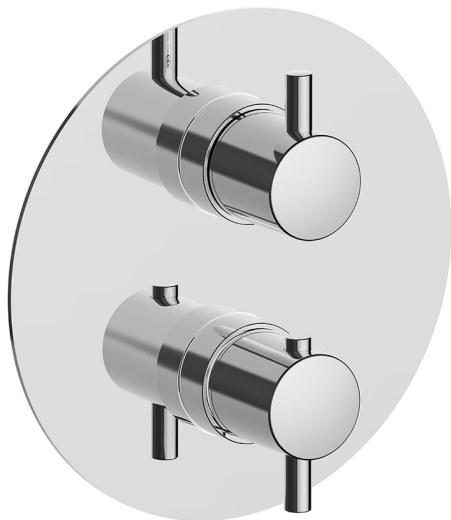

## Exposed part for Thermostatic One Box Valve NUOVA LESS\_LN0BT030

MODEL **LN0BT030**

Exposed part for Thermostatic One Box Valve, with 1-2-3 outlet deviasstop, Minimum depth of installation: 67 mm, without concealed part, for items ZA00B030-ZA00B031

### CHARACTERISTICS

Cartridge Spare Parts **24.04A.PP**

**8x20 Plus P Thermostatic Valve**

Installation **Concealed**

Required concealed parts **ZA00B031**

**ZA00B030**

### DeviaStop

The Cisal Devia Stop technology allows to adjust the water flow and to direct it to the selected output point (overhead soaker, hand shower, etc).