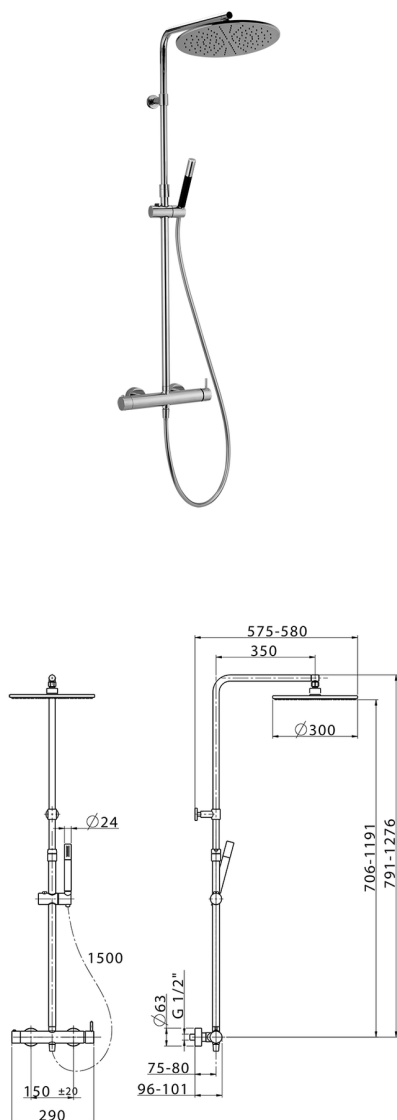

2-function single lever shower set SLIM_SM004030

MODEL **SM004030**

2-function single lever shower set, 2 outlet devia stop, adjustable riser column, sliding shower bracket, Brass minimalistic one spray handshower, 300 mm round showerhead 8 mm thick BRASS, 150 cm smooth SUPREME Flexible Hose

AVAILABLE FINISHINGS

-  **21** 21 Chrome
-  **40** 40 Matt Black
-  **4Q** 4Q Matt White

CHARACTERISTICS

Cartridge Spare Parts **ZZ95409000**
35 mm Cartridge

EcoStop

EcoStop feature limits water flow to approximately 50% of maximum output with one point of resistance on setting. Push slightly past the middle stop only when full water output is required. This will save water up to 50%.

DeviaStop

The Cisal Devia Stop technology allows to adjust the water flow and to direct it to the selected output point (overhead soaker, hand shower, etc).

2025-01-03