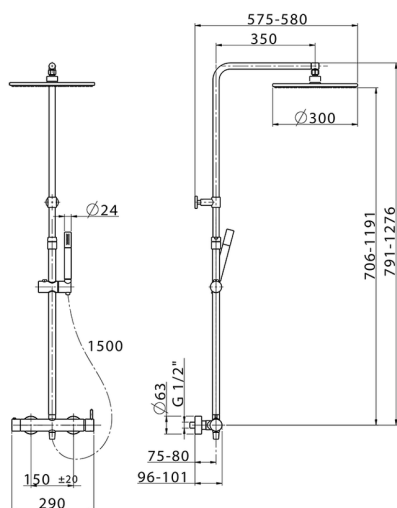

## 2-function single lever shower set SLIM\_SM004030

MODEL **SM004030**

2-function single lever shower set, 2 outlet devia stop, adjustable riser column, sliding shower bracket, Brass minimalistic one spray handshower, 300 mm round showerhead 8 mm thick BRASS, 150 cm smooth SUPREME Flexible Hose

### CHARACTERISTICS

Cartridge Spare Parts **ZZ95409000**  
**35 mm Cartridge**

#### EcoStop

EcoStop feature limits water flow to approximately 50% of maximum output with one point of resistance on setting. Push slightly past the middle stop only when full water output is required. This will save water up to 50%.