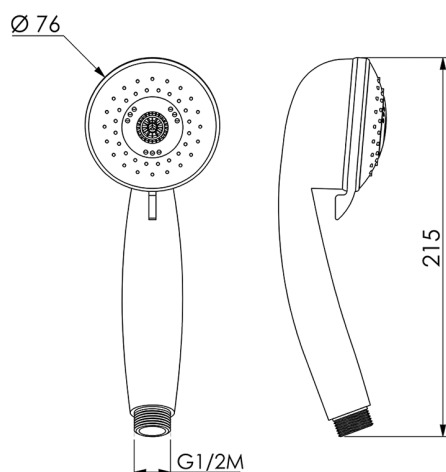

Teti handshower SHOWER_DS014310

MODEL **DS014310**

Teti handshower, 3 sprays ABS

AVAILABLE FINISHINGS

CHARACTERISTICS

2026-04-26