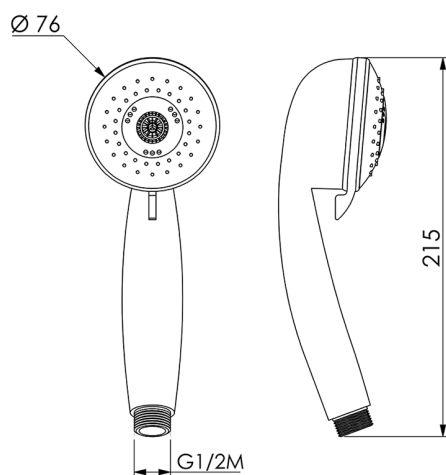

Teti handshower SHOWER_DS014310

MODEL **DS014310**

Teti handshower, 3 sprays ABS

AVAILABLE FINISHINGS

CHARACTERISTICS

2026-06-10