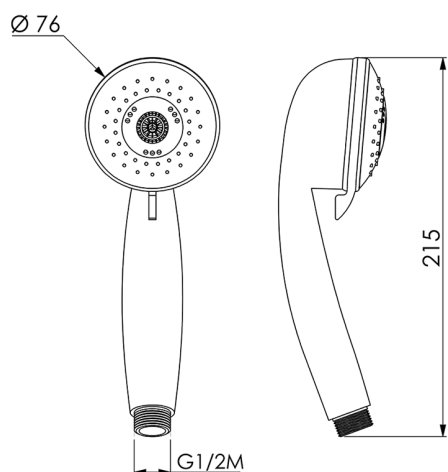

Teti handshower SHOWER_DS014310

MODEL **DS014310**

Teti handshower, 3 sprays ABS

AVAILABLE FINISHINGS

CHARACTERISTICS

2026-04-06