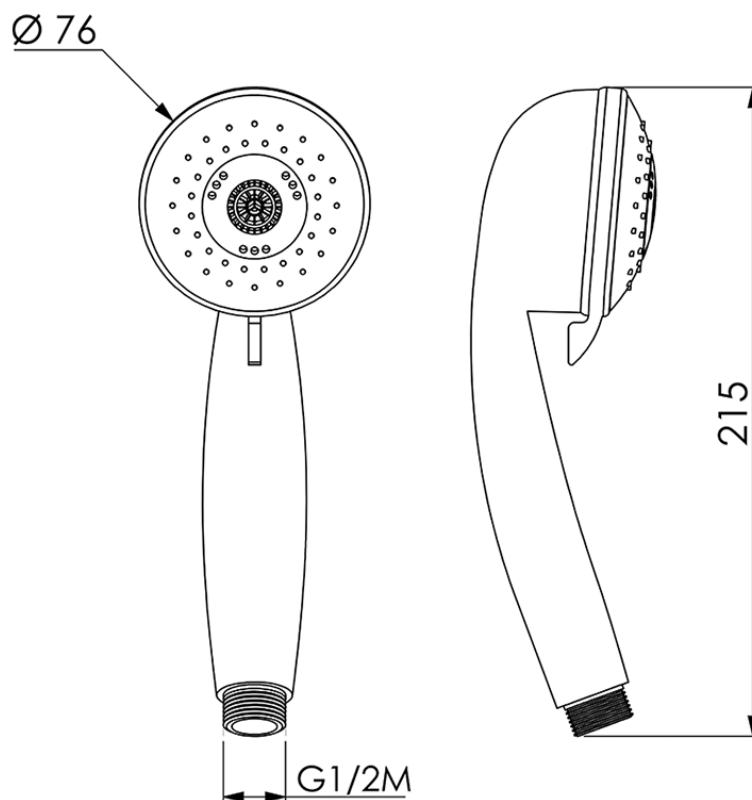

Teti handshower SHOWER_DS014310

DS014310

<https://en.cisal.it/teti-handshower-shower-ds014310>

2026-05-17