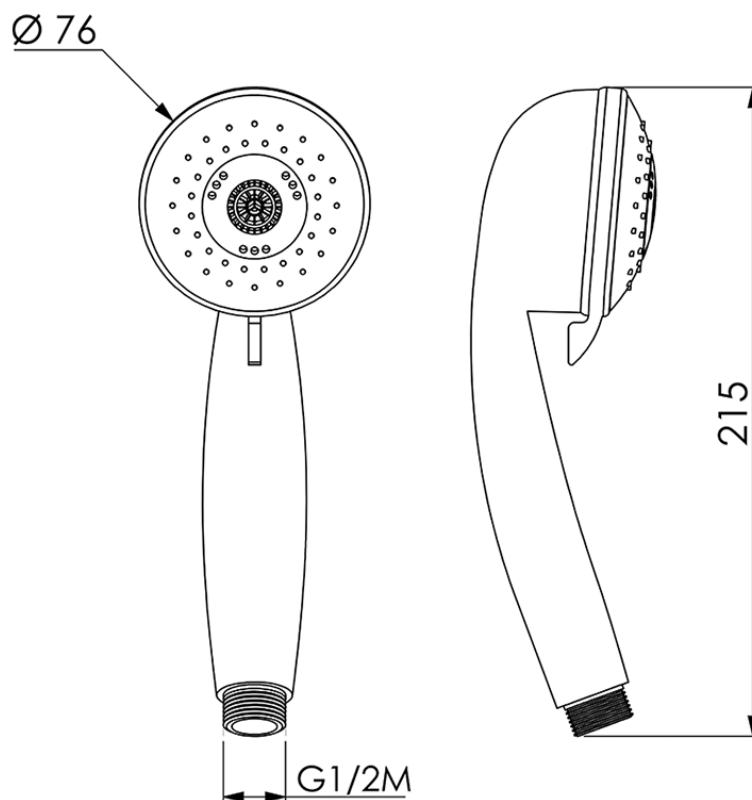

Teti handshower SHOWER_DS014310

DS014310

<https://en.cisal.it/teti-handshower-shower-ds014310>

2026-04-26