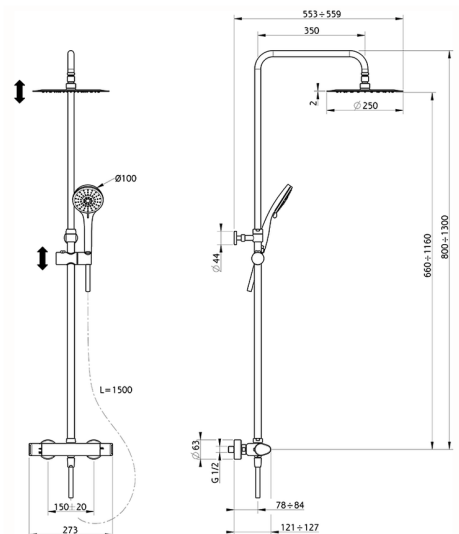

2-functions Thermostatic shower set SHOWER COLUMNS_A3C82080

MODEL **A3C82080**

2-functions Thermostatic shower set, 2 outlet devia stop, adjustable riser column, sliding handshower holder, 100 mm ABS 3 sprays handshower, D.250 mm INOX round showerhead, 150 cm smooth SILVERFLEX Flexible Hose

AVAILABLE FINISHINGS

CHARACTERISTICS

Cartridge Spare Parts **22.04A.AR - ZZ97279004**

Argo 2 (long filter) Thermostatic Valve

DeviaStop

The Cisal Devia Stop technology allows to adjust the water flow and to direct it to the selected output point (overhead soaker, hand shower, etc).