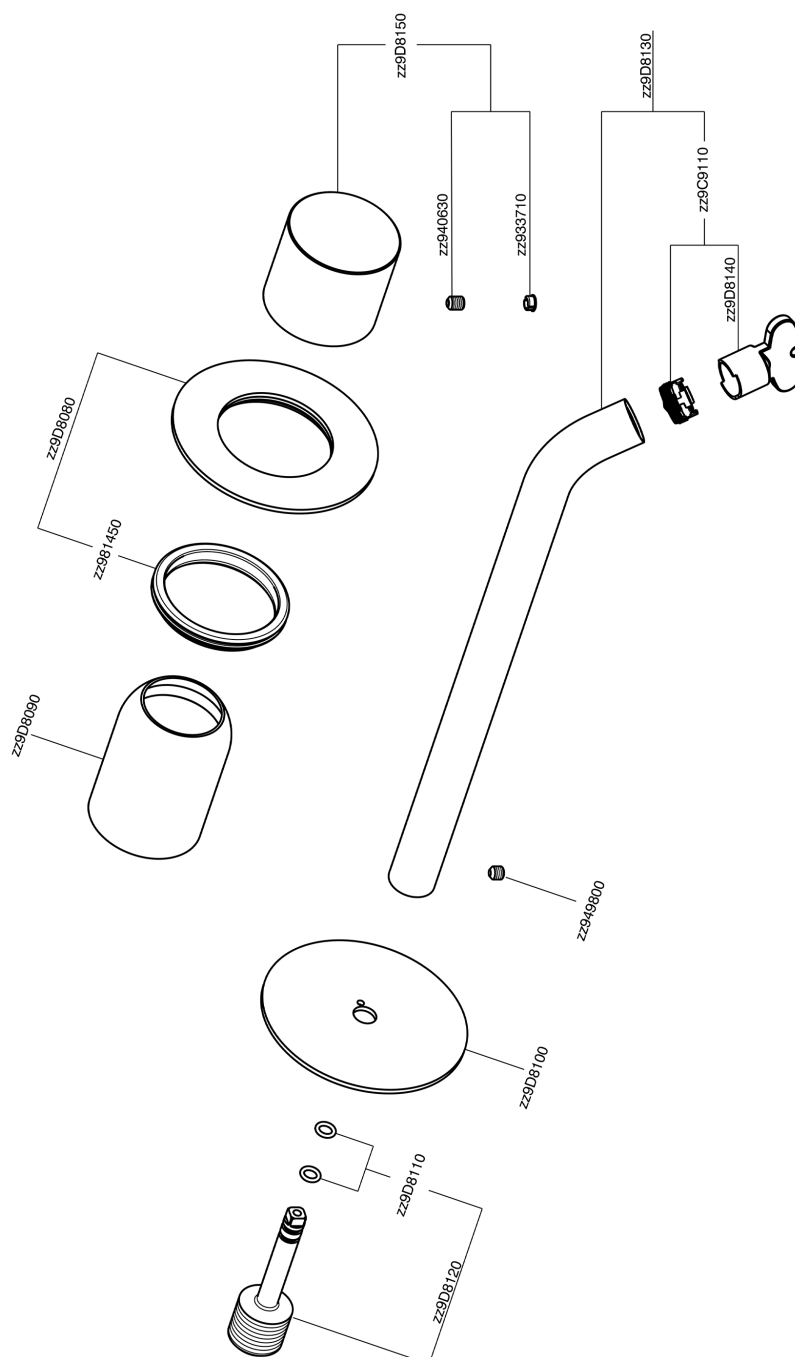

Exposed part for single lever washbasin valve SMOOTH X32_X3005511

X3005511

<https://en.cisal.it/exposed-part-for-single-lever-washbasin-valve-smooth-x32-x3005511>

2026-06-13