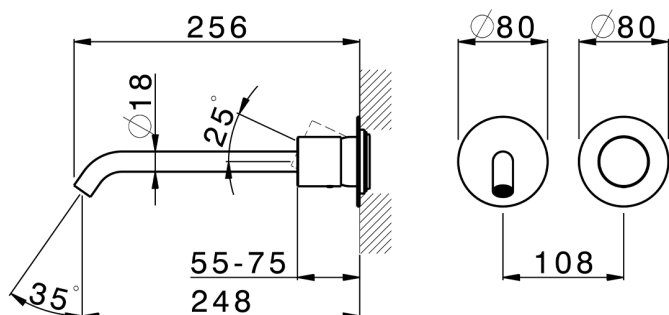

Exposed part for single lever washbasin valve SMOOTH X32_X3005511

MODEL **X3005511**

Exposed part for single lever washbasin valve, without concealed part, spout L.250 mm, for item Easy-Box ZA002450-ZA025510, with smooth handle - Inox AISI 316L

AVAILABLE FINISHINGS

-  **D1** D1 Brushed Inox
-  **5H** 5H Dark Brass Brushed
-  **5L** 5L Brushed Black Titanium
-  **5N** 5N Brushed Rose Gold

CHARACTERISTICS

Installation **Concealed**
 Required concealed parts **ZA002450**

Exposed part for single lever washbasin valve SMOOTH X32_X3005511

X3005511

<https://en.cisal.it/exposed-part-for-single-lever-washbasin-valve-smooth-x32-x3005511>

2026-06-14