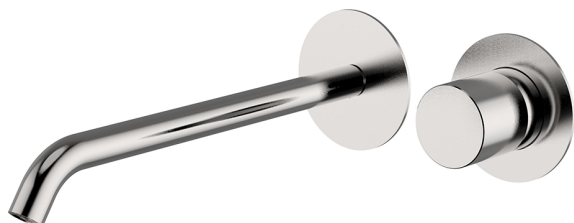

## Exposed part for single lever washbasin valve SMOOTH X32\_X3005511

MODEL **X3005511**

Exposed part for single lever washbasin valve, without concealed part, spout L.250 mm, for item Easy-Box ZA002450-ZA025510, with smooth handle - Inox AISI 316L

### AVAILABLE FINISHINGS

-  **D1** D1 Brushed Inox
-  **5H** 5H Dark Brass Brushed
-  **5L** 5L Brushed Black Titanium
-  **5N** 5N Brushed Rose Gold

## Exposed part for single lever washbasin valve SMOOTH X32\_X3005511

X3005511

<https://en.cisal.it/exposed-part-for-single-lever-washbasin-valve-smooth-x32-x3005511>

2026-05-17