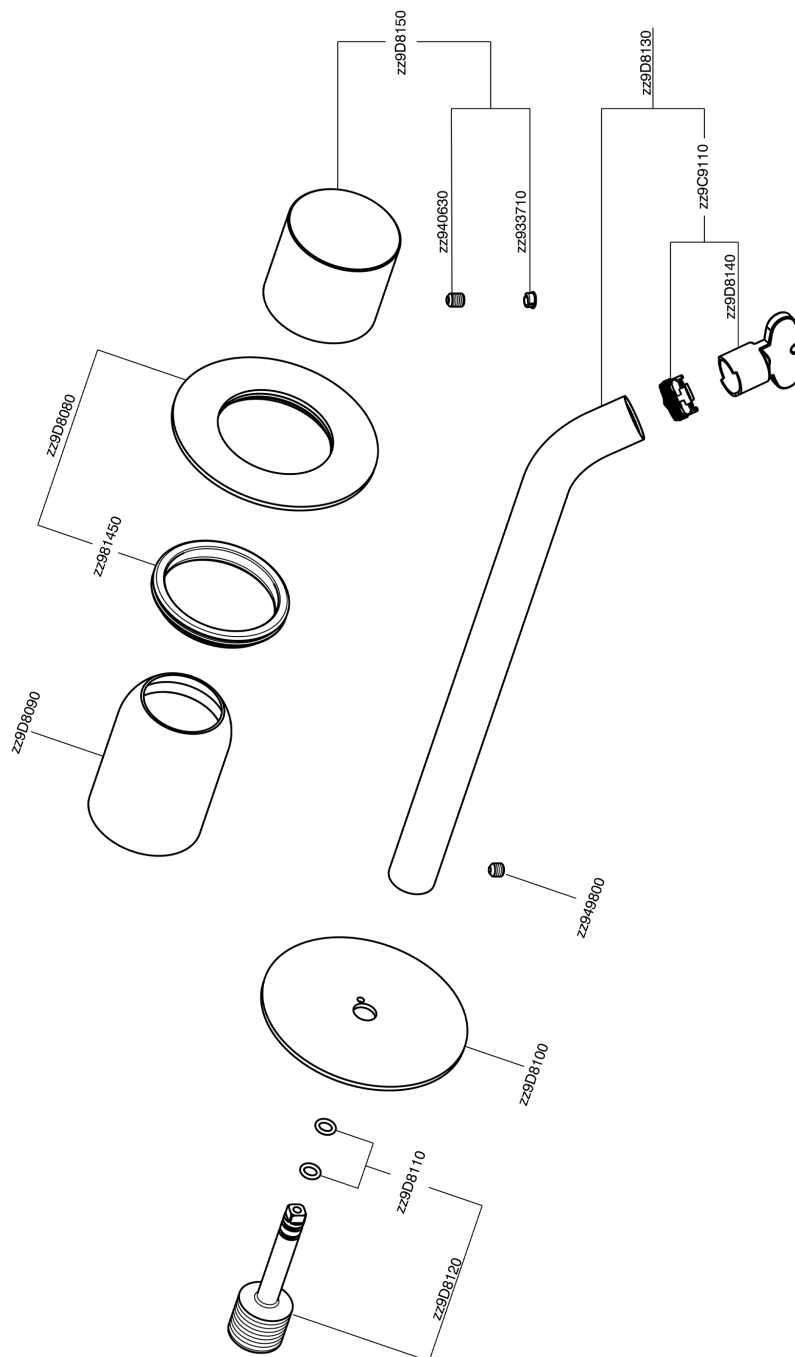

Exposed part for single lever washbasin valve SMOOTH X32_X3005511

MODEL **X3005511**

Exposed part for single lever washbasin valve, without concealed part, spout L.250 mm, for item Easy-Box ZA002450-ZA025510, with smooth handle - Inox AISI 316L

AVAILABLE FINISHINGS

-  **D1** D1 Brushed Inox
-  **5H** 5H Dark Brass Brushed
-  **5L** 5L Brushed Black Titanium
-  **5N** 5N Brushed Rose Gold

CHARACTERISTICS

Installation **Concealed**
 Required concealed parts **ZA002450**

Exposed part for single lever washbasin valve SMOOTH X32_X3005511

X3005511

<https://en.cisal.it/exposed-part-for-single-lever-washbasin-valve-smooth-x32-x3005511>

2026-04-26