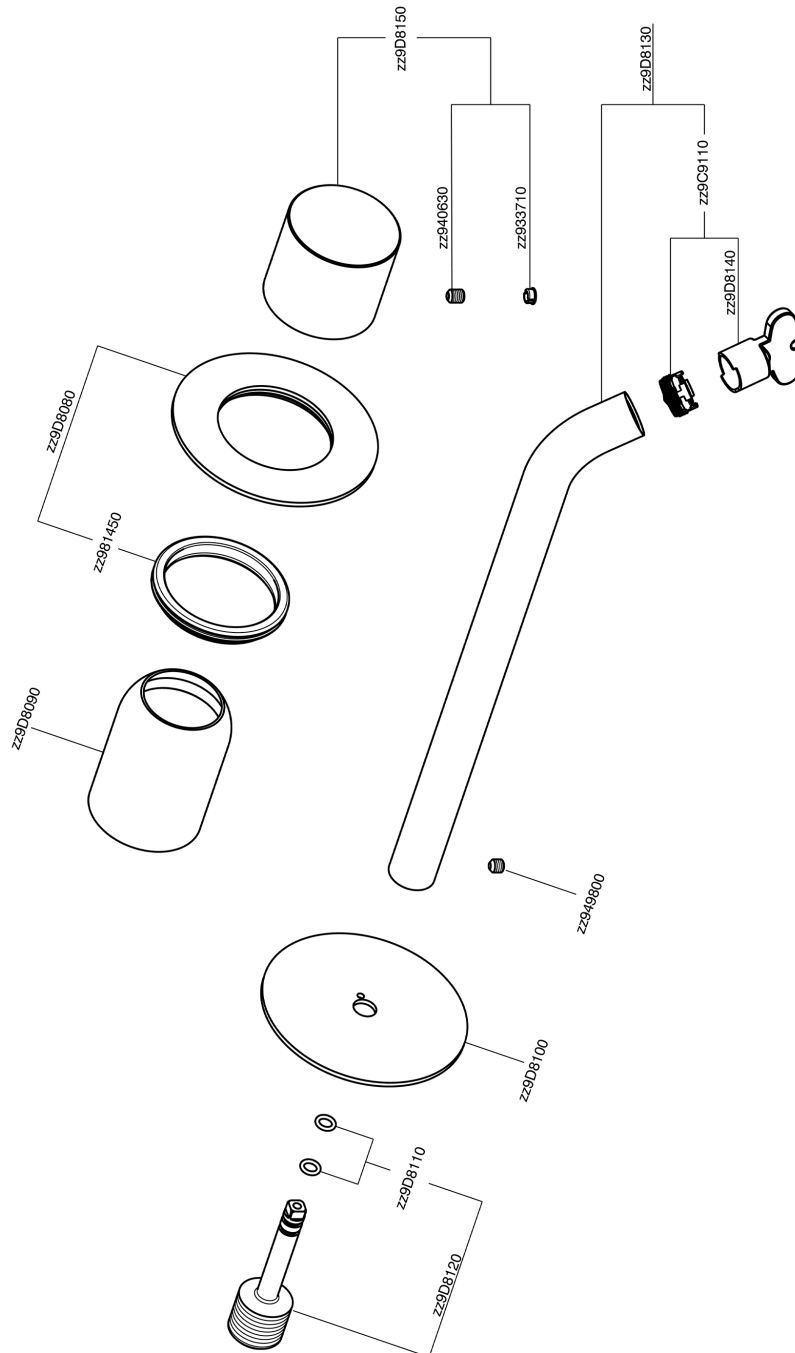

## Exposed part for single lever washbasin valve SMOOTH X32\_X3005511

MODEL **X3005511**

Exposed part for single lever washbasin valve, without concealed part, spout L.250 mm, for item Easy-Box ZA002450-ZA025510, with smooth handle - Inox AISI 316L

### AVAILABLE FINISHINGS

-  **D1** D1 Brushed Inox
-  **5H** 5H Dark Brass Brushed
-  **5L** 5L Brushed Black Titanium
-  **5N** 5N Brushed Rose Gold

### CHARACTERISTICS

Installation **Concealed**  
 Required concealed parts **ZA002450**

## Exposed part for single lever washbasin valve SMOOTH X32\_X3005511

X3005511

<https://en.cisal.it/exposed-part-for-single-lever-washbasin-valve-smooth-x32-x3005511>

2026-04-06