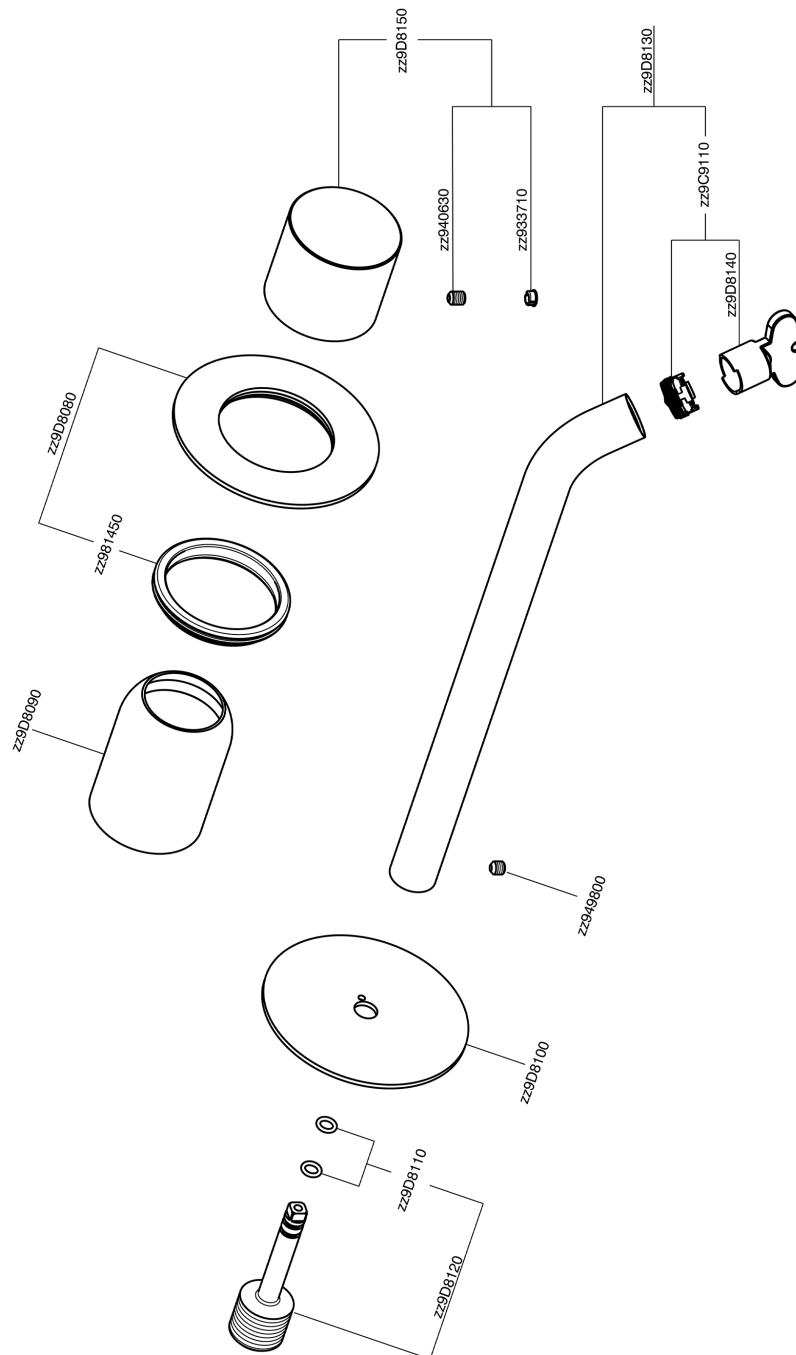

Exposed part for single lever washbasin valve SMOOTH X32_X3005511

MODEL **X3005511**

Exposed part for single lever washbasin valve, without concealed part, spout L.250 mm, for item Easy-Box ZA002450-ZA025510, with smooth handle - Inox AISI 316L

AVAILABLE FINISHINGS

-  **D1** D1 Brushed Inox
-  **5H** 5H Dark Brass Brushed
-  **5L** 5L Brushed Black Titanium
-  **5N** 5N Brushed Rose Gold

CHARACTERISTICS

Installation **Concealed**
 Required concealed parts **ZA002450**

Exposed part for single lever washbasin valve SMOOTH X32_X3005511

X3005511

<https://en.cisal.it/exposed-part-for-single-lever-washbasin-valve-smooth-x32-x3005511>

2026-06-14