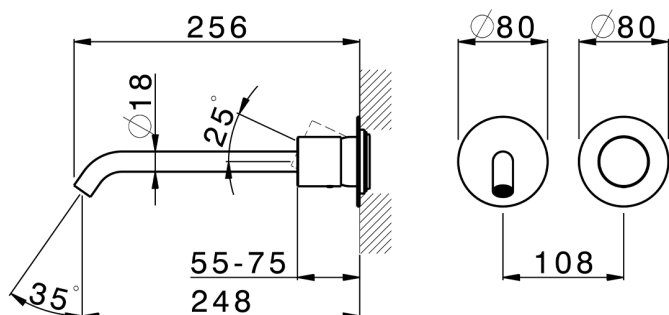

Exposed part for single lever washbasin valve SMOOTH X32_X3005511

MODEL **X3005511**

Exposed part for single lever washbasin valve, without concealed part, spout L.250 mm, for item Easy-Box ZA002450-ZA025510, with smooth handle - Inox AISI 316L

AVAILABLE FINISHINGS

- **D1** D1 Brushed Inox
- **5H** 5H Dark Brass Brushed
- **5L** 5L Brushed Black Titanium
- **5N** 5N Brushed Rose Gold

CHARACTERISTICS

Installation **Concealed**
Required concealed parts **ZA002450**