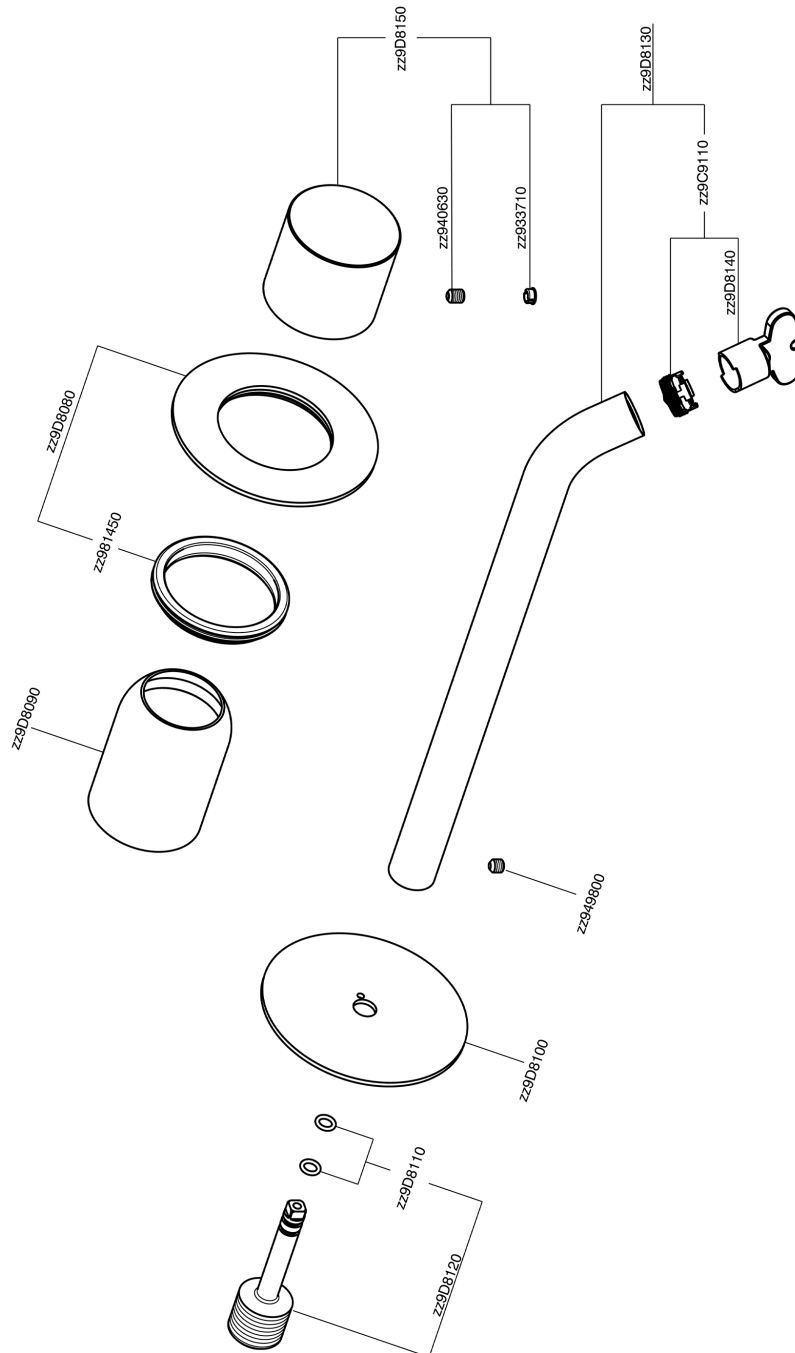

## Exposed part for single lever washbasin valve SMOOTH X32\_X3005511

MODEL **X3005511**

Exposed part for single lever washbasin valve, without concealed part, spout L.250 mm, for item Easy-Box ZA002450-ZA025510, with smooth handle - Inox AISI 316L

### AVAILABLE FINISHINGS

-  **D1** D1 Brushed Inox
-  **5H** 5H Dark Brass Brushed
-  **5L** 5L Brushed Black Titanium
-  **5N** 5N Brushed Rose Gold

### CHARACTERISTICS

Installation **Concealed**  
 Required concealed parts **ZA002450**

## Exposed part for single lever washbasin valve SMOOTH X32\_X3005511

X3005511

<https://en.cisal.it/exposed-part-for-single-lever-washbasin-valve-smooth-x32-x3005511>

2026-05-17