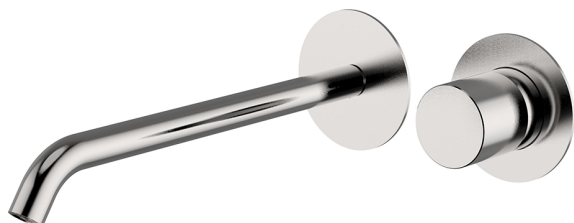

Exposed part for single lever washbasin valve SMOOTH X32_X3005511

MODEL **X3005511**

Exposed part for single lever washbasin valve, without concealed part, spout L.250 mm, for item Easy-Box ZA002450-ZA025510, with smooth handle - Inox AISI 316L

AVAILABLE FINISHINGS

-  **D1** D1 Brushed Inox
-  **5H** 5H Dark Brass Brushed
-  **5L** 5L Brushed Black Titanium
-  **5N** 5N Brushed Rose Gold

CHARACTERISTICS

Installation **Concealed**
 Required concealed parts **ZA002450**

Exposed part for single lever washbasin valve SMOOTH X32_X3005511

X3005511

<https://en.cisal.it/exposed-part-for-single-lever-washbasin-valve-smooth-x32-x3005511>

2026-06-14