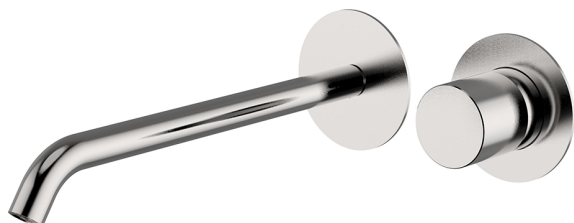

## Exposed part for single lever washbasin valve SMOOTH X32\_X3005511

MODEL **X3005511**

Exposed part for single lever washbasin valve, without concealed part, spout L.250 mm, for item Easy-Box ZA002450-ZA025510, with smooth handle - Inox AISI 316L

### AVAILABLE FINISHINGS

-  **D1** D1 Brushed Inox
-  **5H** 5H Dark Brass Brushed
-  **5L** 5L Brushed Black Titanium
-  **5N** 5N Brushed Rose Gold

## Exposed part for single lever washbasin valve SMOOTH X32\_X3005511

X3005511

<https://en.cisal.it/exposed-part-for-single-lever-washbasin-valve-smooth-x32-x3005511>

2026-04-06