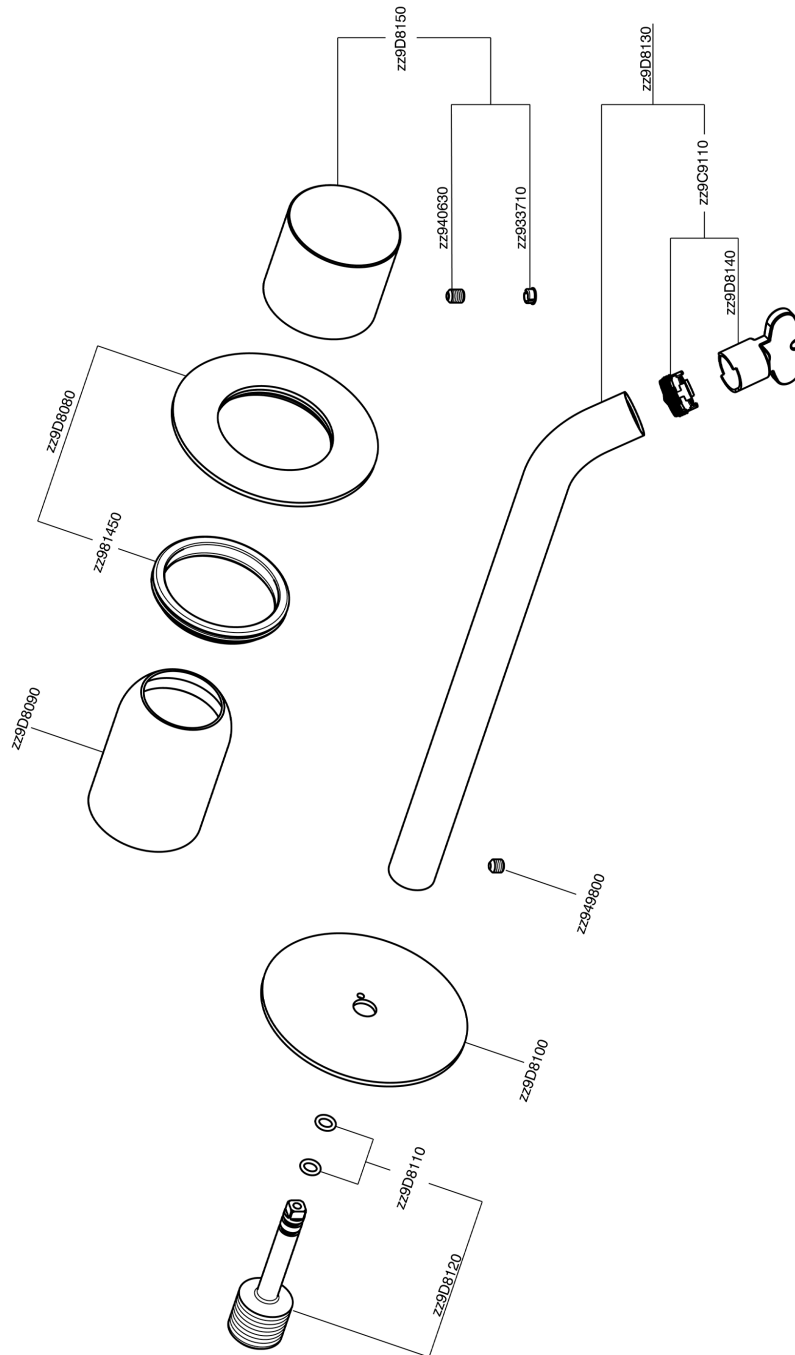

## Exposed part for single lever washbasin valve SMOOTH X32\_X3005511

X3005511

<https://en.cisal.it/exposed-part-for-single-lever-washbasin-valve-smooth-x32-x3005511>

2026-06-14