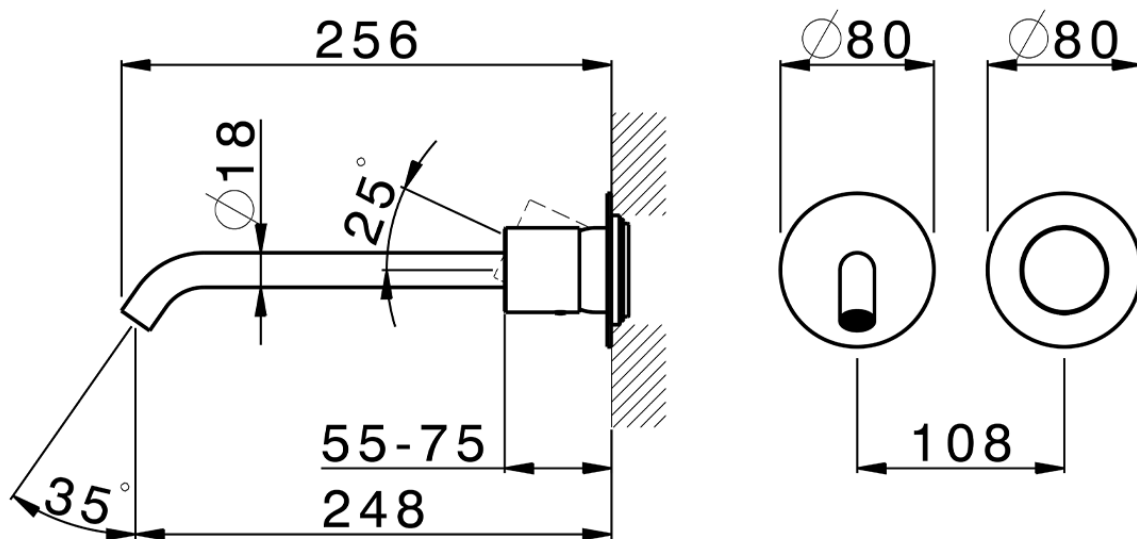

Exposed part for single lever washbasin valve SMOOTH X32_X3005511

X3005511

<https://en.cisal.it/exposed-part-for-single-lever-washbasin-valve-smooth-x32-x3005511>

2026-05-17