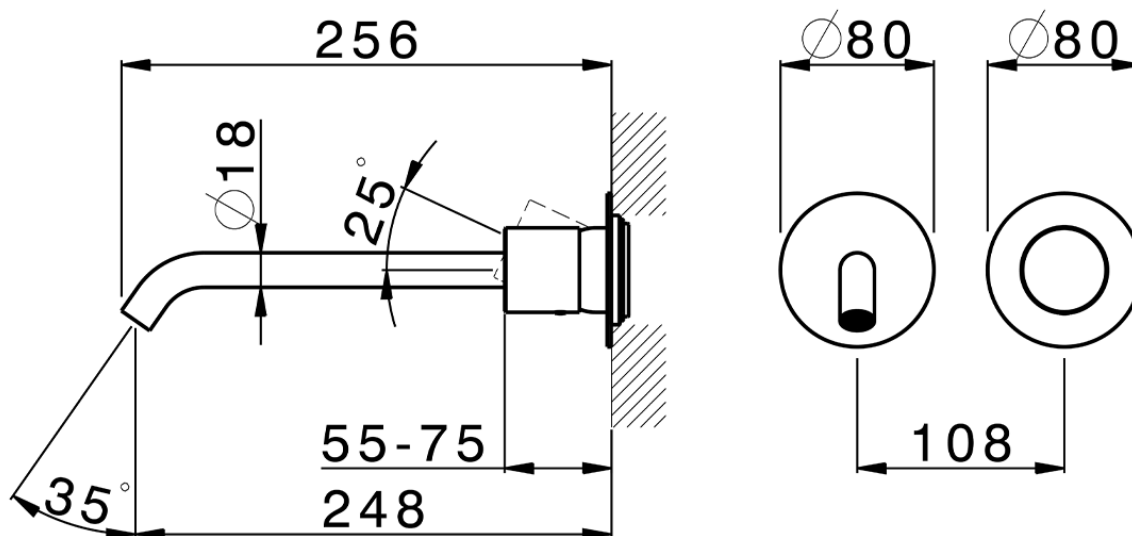

Exposed part for single lever washbasin valve SMOOTH X32_X3005511

X3005511

<https://en.cisal.it/exposed-part-for-single-lever-washbasin-valve-smooth-x32-x3005511>

2026-06-13