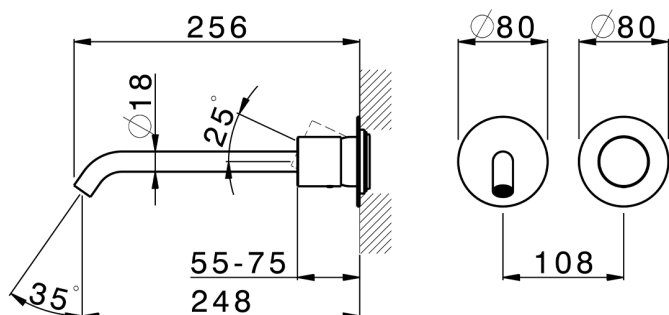

Exposed part for single lever washbasin valve SMOOTH X32_X3005511

MODEL **X3005511**

Exposed part for single lever washbasin valve, without concealed part, spout L.250 mm, for item Easy-Box ZA002450-ZA025510, with smooth handle - Inox AISI 316L

AVAILABLE FINISHINGS

-  **D1** D1 Brushed Inox
-  **5H** 5H Dark Brass Brushed
-  **5L** 5L Brushed Black Titanium
-  **5N** 5N Brushed Rose Gold

CHARACTERISTICS

Installation **Concealed**
 Required concealed parts **ZA002450**

Exposed part for single lever washbasin valve SMOOTH X32_X3005511

X3005511

<https://en.cisal.it/exposed-part-for-single-lever-washbasin-valve-smooth-x32-x3005511>

2026-04-06