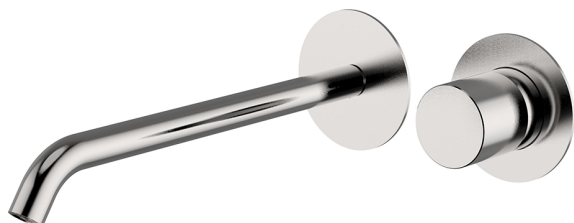

Exposed part for single lever washbasin valve SMOOTH X32_X3005511

MODEL **X3005511**

Exposed part for single lever washbasin valve, without concealed part, spout L.250 mm, for item Easy-Box ZA002450-ZA025510, with smooth handle - Inox AISI 316L

AVAILABLE FINISHINGS

-  **D1** D1 Brushed Inox
-  **5H** 5H Dark Brass Brushed
-  **5L** 5L Brushed Black Titanium
-  **5N** 5N Brushed Rose Gold

CHARACTERISTICS

Installation **Concealed**
 Required concealed parts **ZA002450**

Exposed part for single lever washbasin valve SMOOTH X32_X3005511

X3005511

<https://en.cisal.it/exposed-part-for-single-lever-washbasin-valve-smooth-x32-x3005511>

2026-04-06