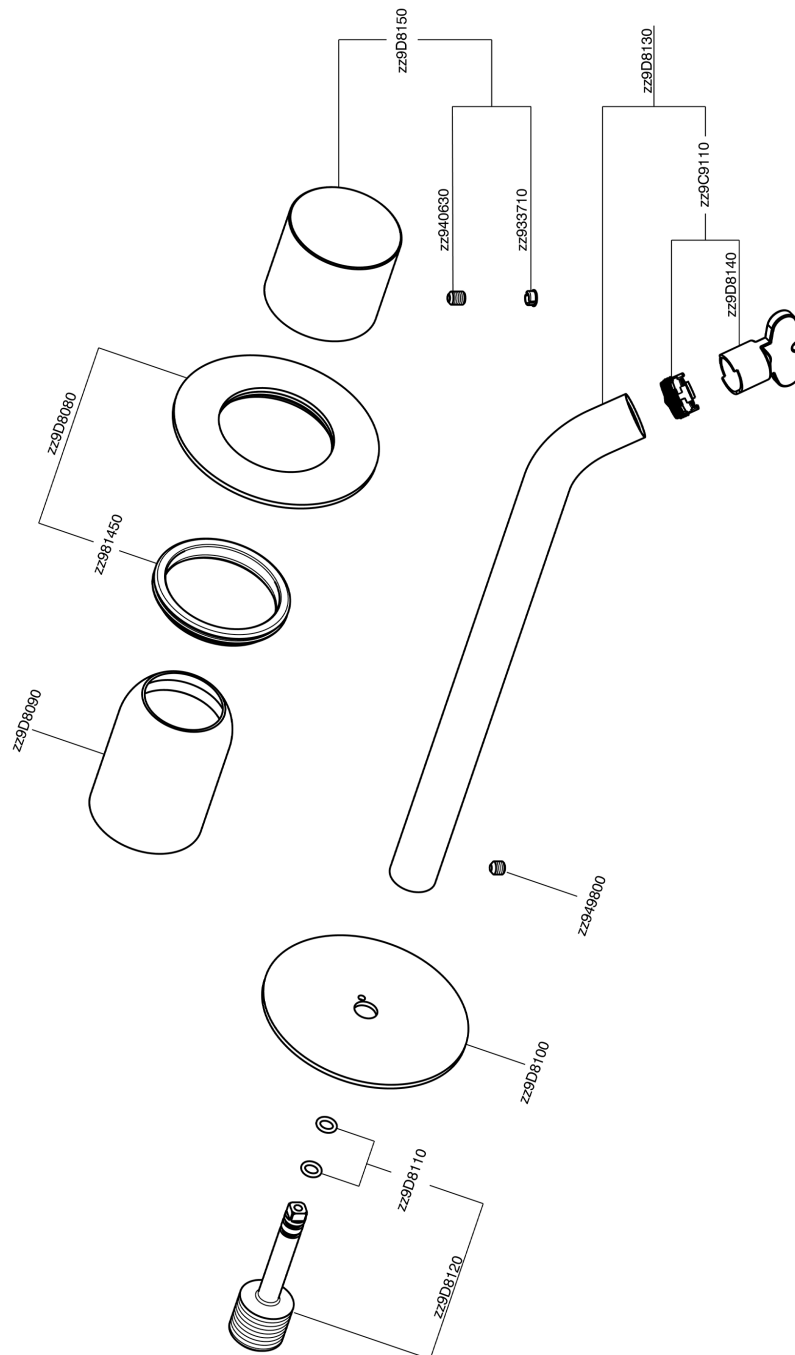

## Exposed part for single lever washbasin valve SMOOTH X32\_X3005511

MODEL **X3005511**

Exposed part for single lever washbasin valve, without concealed part, spout L.250 mm, for item Easy-Box ZA002450-ZA025510, with smooth handle - Inox AISI 316L

### AVAILABLE FINISHINGS

-  **D1** D1 Brushed Inox
-  **5H** 5H Dark Brass Brushed
-  **5L** 5L Brushed Black Titanium
-  **5N** 5N Brushed Rose Gold

### CHARACTERISTICS

Installation **Concealed**  
 Required concealed parts **ZA002450**

## Exposed part for single lever washbasin valve SMOOTH X32\_X3005511

X3005511

<https://en.cisal.it/exposed-part-for-single-lever-washbasin-valve-smooth-x32-x3005511>

2026-05-17