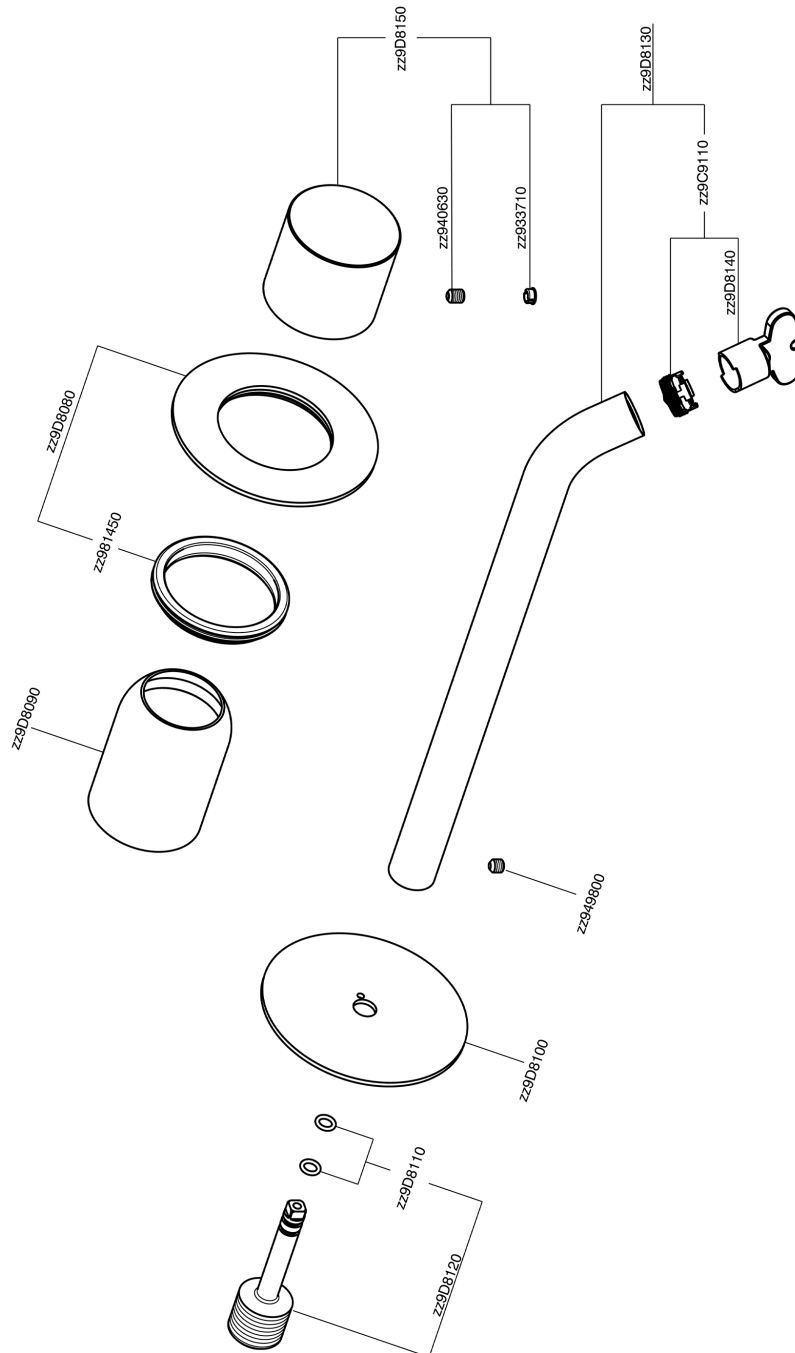

Exposed part for single lever washbasin valve SMOOTH X32_X3005511

MODEL **X3005511**

Exposed part for single lever washbasin valve, without concealed part, spout L.250 mm, for item Easy-Box ZA002450-ZA025510, with smooth handle - Inox AISI 316L

AVAILABLE FINISHINGS

-  **D1** D1 Brushed Inox
-  **5H** 5H Dark Brass Brushed
-  **5L** 5L Brushed Black Titanium
-  **5N** 5N Brushed Rose Gold

CHARACTERISTICS

Installation **Concealed**
 Required concealed parts **ZA002450**

Exposed part for single lever washbasin valve SMOOTH X32_X3005511

X3005511

<https://en.cisal.it/exposed-part-for-single-lever-washbasin-valve-smooth-x32-x3005511>

2026-04-06