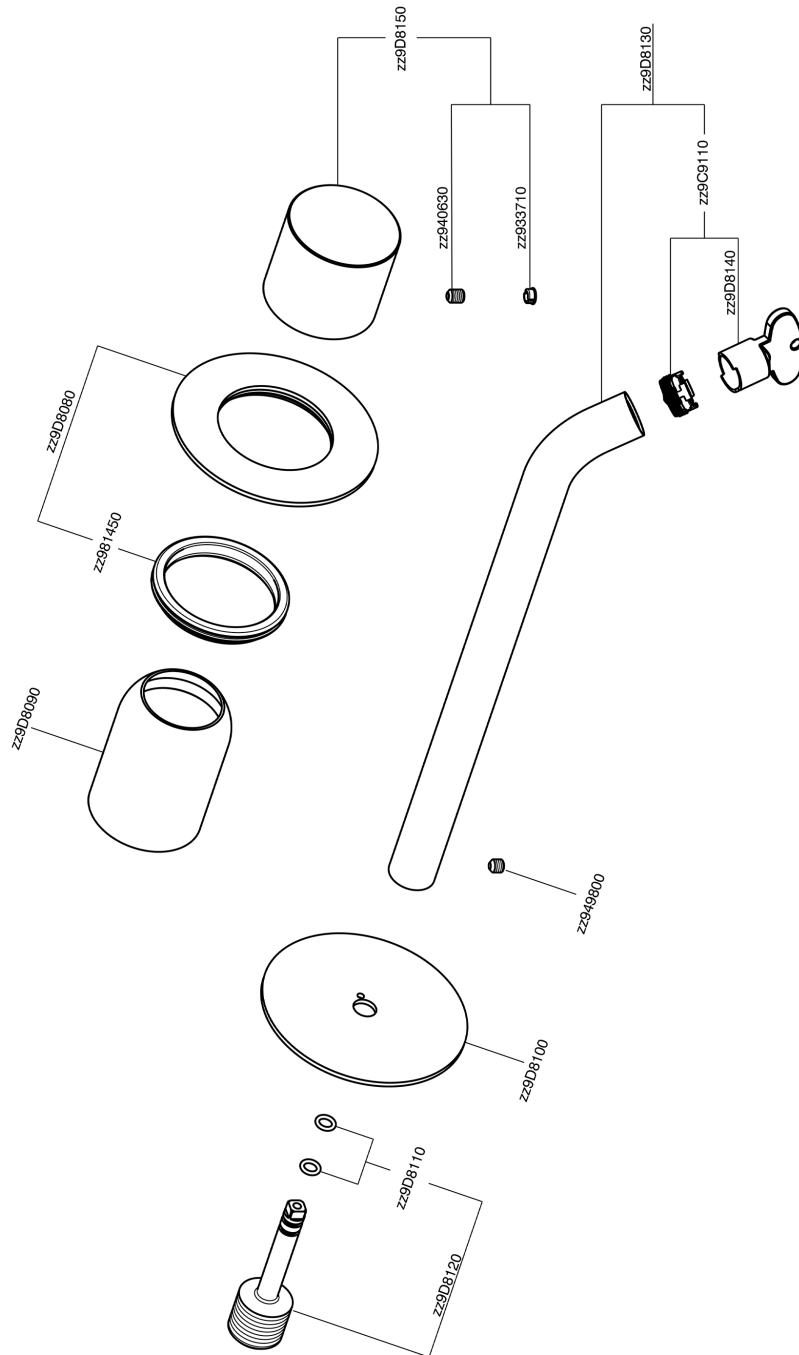

## Exposed part for single lever washbasin valve SMOOTH X32\_X3005511

X3005511

<https://en.cisal.it/exposed-part-for-single-lever-washbasin-valve-smooth-x32-x3005511>

2026-04-06