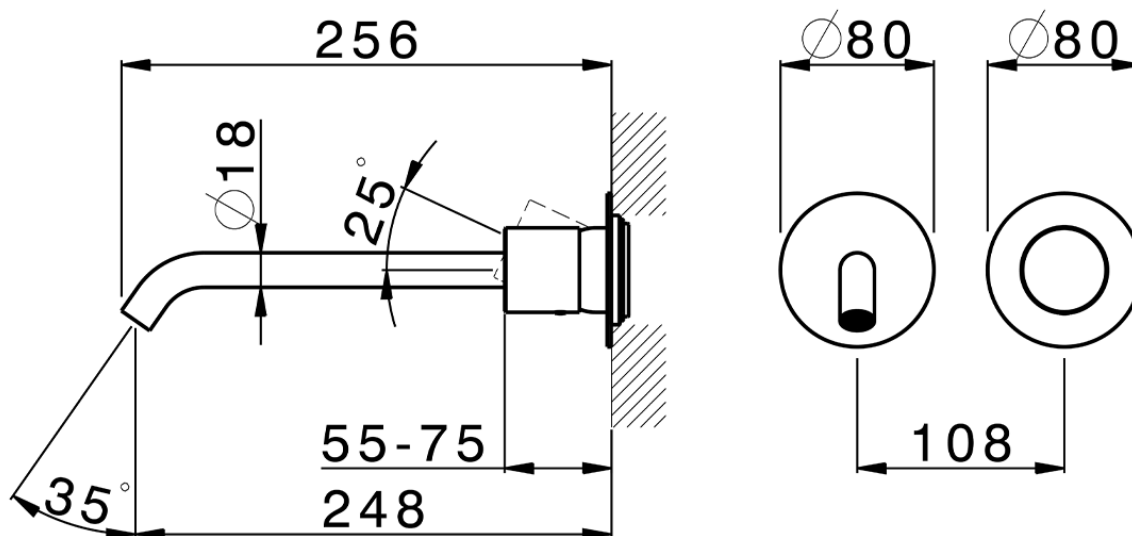

Exposed part for single lever washbasin valve SMOOTH X32_X3005511

X3005511

<https://en.cisal.it/exposed-part-for-single-lever-washbasin-valve-smooth-x32-x3005511>

2026-06-14