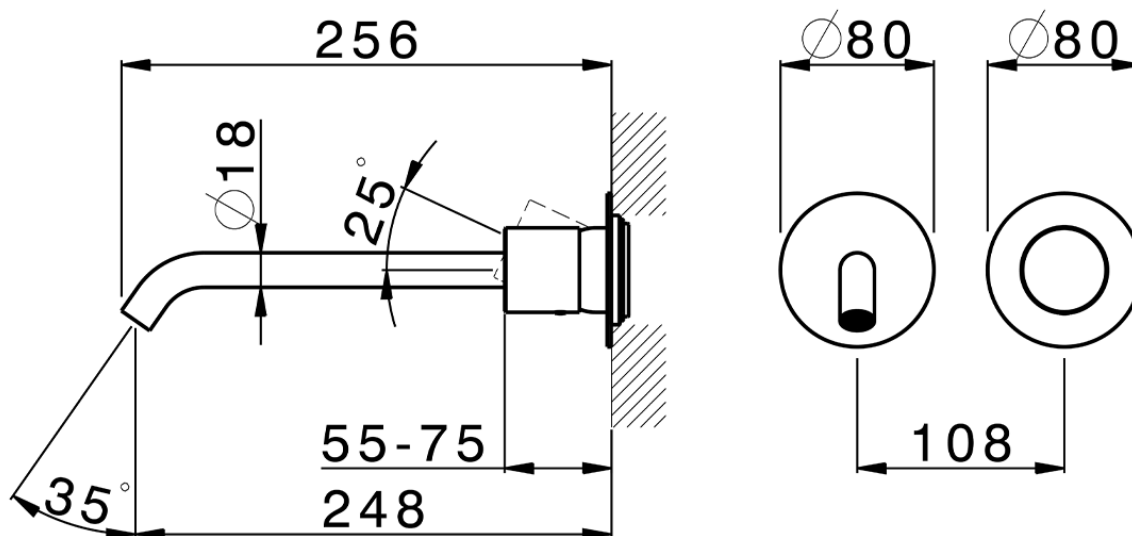

Exposed part for single lever washbasin valve SMOOTH X32_X3005511

X3005511

<https://en.cisal.it/exposed-part-for-single-lever-washbasin-valve-smooth-x32-x3005511>

2026-04-06