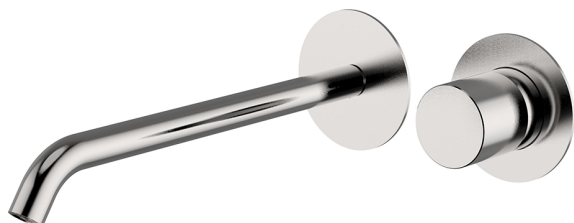

Exposed part for single lever washbasin valve SMOOTH X32_X3005511

MODEL **X3005511**

Exposed part for single lever washbasin valve, without concealed part, spout L.250 mm, for item Easy-Box ZA002450-ZA025510, with smooth handle - Inox AISI 316L

AVAILABLE FINISHINGS

-  **D1** D1 Brushed Inox
-  **5H** 5H Dark Brass Brushed
-  **5L** 5L Brushed Black Titanium
-  **5N** 5N Brushed Rose Gold

CHARACTERISTICS

Installation **Concealed**
 Required concealed parts **ZA002450**

Exposed part for single lever washbasin valve SMOOTH X32_X3005511

X3005511

<https://en.cisal.it/exposed-part-for-single-lever-washbasin-valve-smooth-x32-x3005511>

2026-04-26