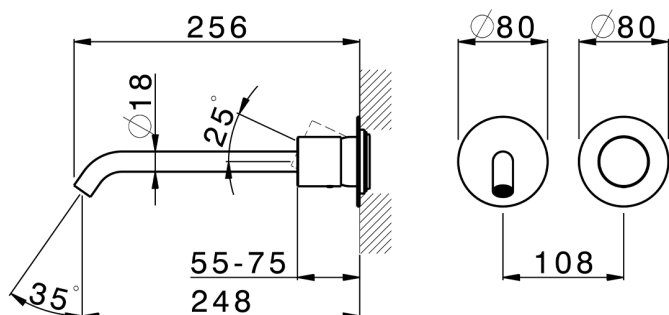

Exposed part for single lever washbasin valve SMOOTH X32_X3005511

MODEL **X3005511**

Exposed part for single lever washbasin valve, without concealed part, spout L.250 mm, for item Easy-Box ZA002450-ZA025510, with smooth handle - Inox AISI 316L

AVAILABLE FINISHINGS

-  **D1** D1 Brushed Inox
-  **5H** 5H Dark Brass Brushed
-  **5L** 5L Brushed Black Titanium
-  **5N** 5N Brushed Rose Gold

CHARACTERISTICS

Installation **Concealed**
 Required concealed parts **ZA002450**

Exposed part for single lever washbasin valve SMOOTH X32_X3005511

X3005511

<https://en.cisal.it/exposed-part-for-single-lever-washbasin-valve-smooth-x32-x3005511>

2026-04-26