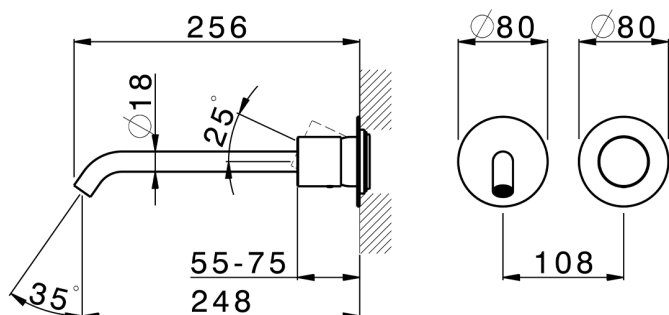

Exposed part for single lever washbasin valve SMOOTH X32_X3005511

MODEL **X3005511**

Exposed part for single lever washbasin valve, without concealed part, spout L.250 mm, for item Easy-Box ZA002450-ZA025510, with smooth handle - Inox AISI 316L

AVAILABLE FINISHINGS

-  **D1** D1 Brushed Inox
-  **5H** 5H Dark Brass Brushed
-  **5L** 5L Brushed Black Titanium
-  **5N** 5N Brushed Rose Gold

CHARACTERISTICS

Installation **Concealed**
 Required concealed parts **ZA002450**

Exposed part for single lever washbasin valve SMOOTH X32_X3005511

X3005511

<https://en.cisal.it/exposed-part-for-single-lever-washbasin-valve-smooth-x32-x3005511>

2026-06-13