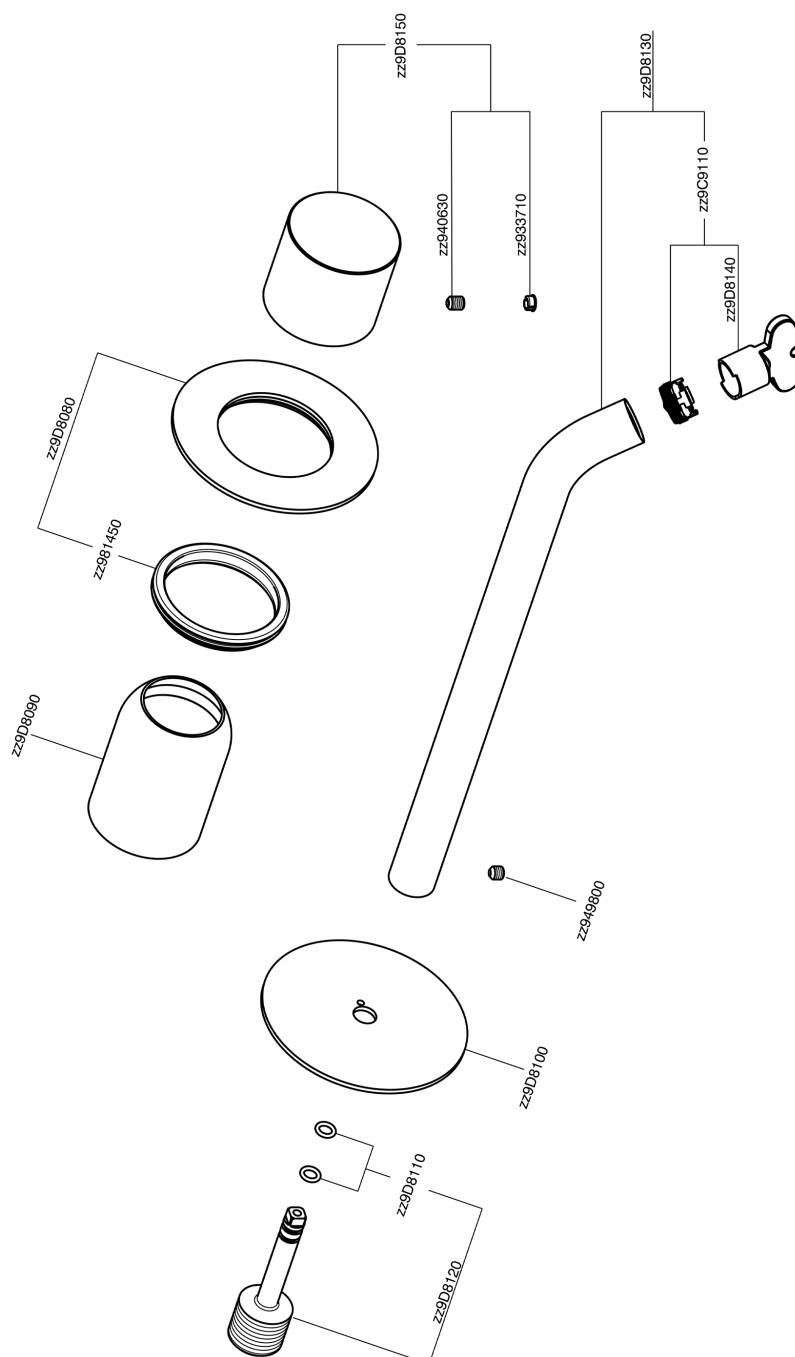

Exposed part for single lever washbasin valve SMOOTH X32_X3005511

MODEL **X3005511**

Exposed part for single lever washbasin valve, without concealed part, spout L.250 mm, for item Easy-Box ZA002450-ZA025510, with smooth handle - Inox AISI 316L

AVAILABLE FINISHINGS

-  **D1** D1 Brushed Inox
-  **5H** 5H Dark Brass Brushed
-  **5L** 5L Brushed Black Titanium
-  **5N** 5N Brushed Rose Gold

CHARACTERISTICS

Installation **Concealed**
 Required concealed parts **ZA002450**

Exposed part for single lever washbasin valve SMOOTH X32_X3005511

X3005511

<https://en.cisal.it/exposed-part-for-single-lever-washbasin-valve-smooth-x32-x3005511>

2026-06-13