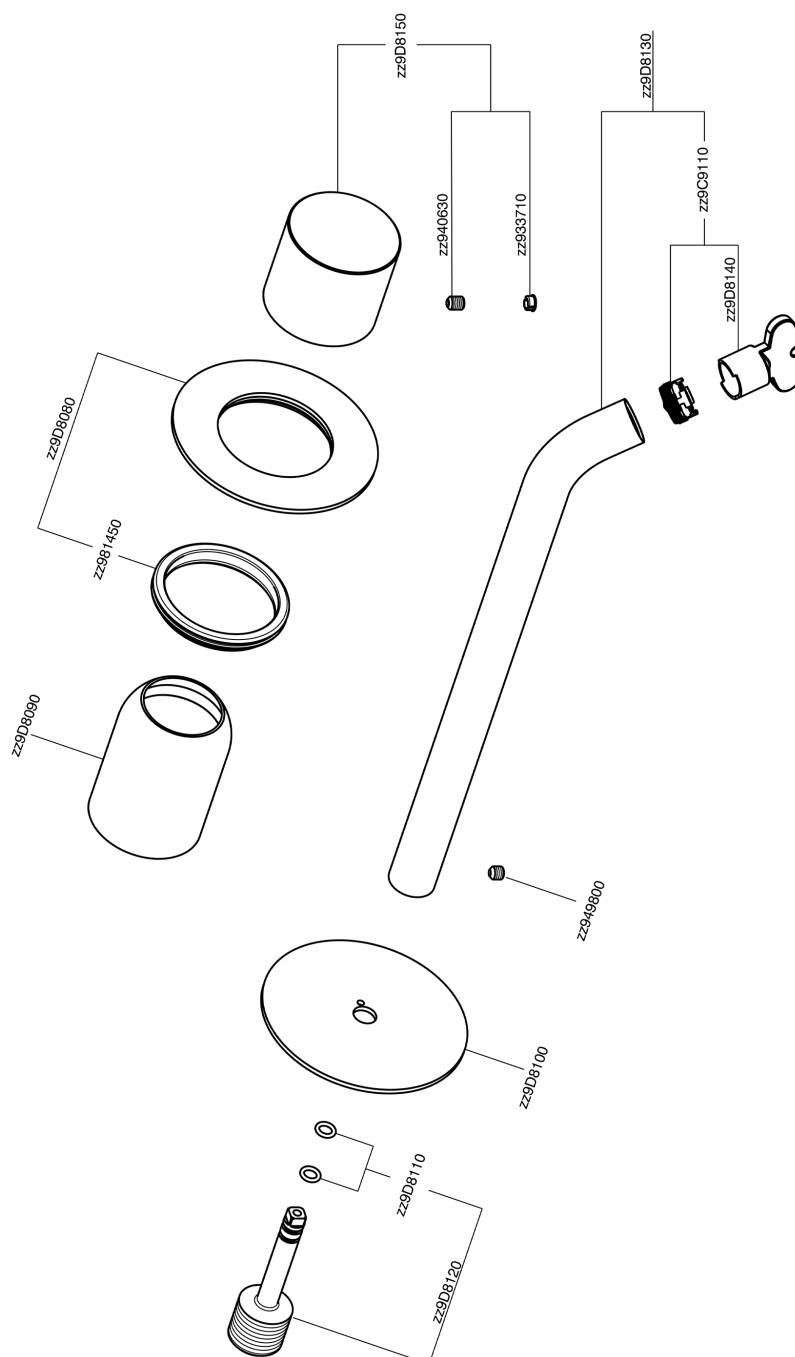

Exposed part for single lever washbasin valve SMOOTH X32_X3005511

MODEL **X3005511**

Exposed part for single lever washbasin valve, without concealed part, spout L.250 mm, for item Easy-Box ZA002450-ZA025510, with smooth handle - Inox AISI 316L

AVAILABLE FINISHINGS

-  **D1** D1 Brushed Inox
-  **5H** 5H Dark Brass Brushed
-  **5L** 5L Brushed Black Titanium
-  **5N** 5N Brushed Rose Gold

CHARACTERISTICS

Installation **Concealed**
 Required concealed parts **ZA002450**

Exposed part for single lever washbasin valve SMOOTH X32_X3005511

X3005511

<https://en.cisal.it/exposed-part-for-single-lever-washbasin-valve-smooth-x32-x3005511>

2026-04-26