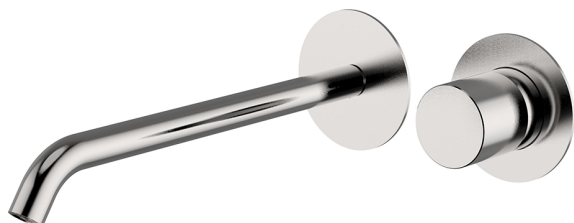

Exposed part for single lever washbasin valve SMOOTH X32_X3005511

MODEL **X3005511**

Exposed part for single lever washbasin valve, without concealed part, spout L.250 mm, for item Easy-Box ZA002450-ZA025510, with smooth handle - Inox AISI 316L

AVAILABLE FINISHINGS

-  **D1** D1 Brushed Inox
-  **5H** 5H Dark Brass Brushed
-  **5L** 5L Brushed Black Titanium
-  **5N** 5N Brushed Rose Gold

CHARACTERISTICS

Installation **Concealed**
 Required concealed parts **ZA002450**

Exposed part for single lever washbasin valve SMOOTH X32_X3005511

X3005511

<https://en.cisal.it/exposed-part-for-single-lever-washbasin-valve-smooth-x32-x3005511>

2026-06-13