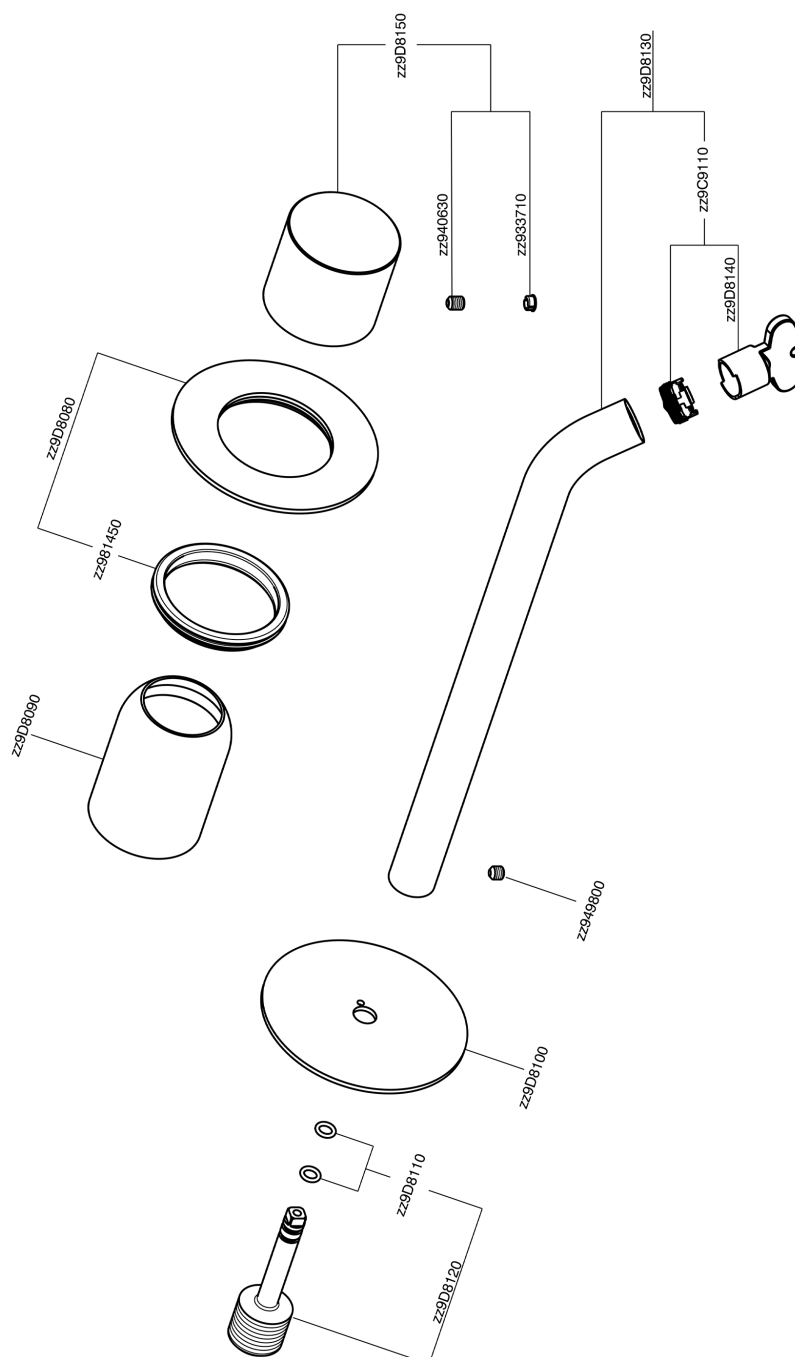

## Exposed part for single lever washbasin valve SMOOTH X32\_X3005511

X3005511

<https://en.cisal.it/exposed-part-for-single-lever-washbasin-valve-smooth-x32-x3005511>

2026-04-26