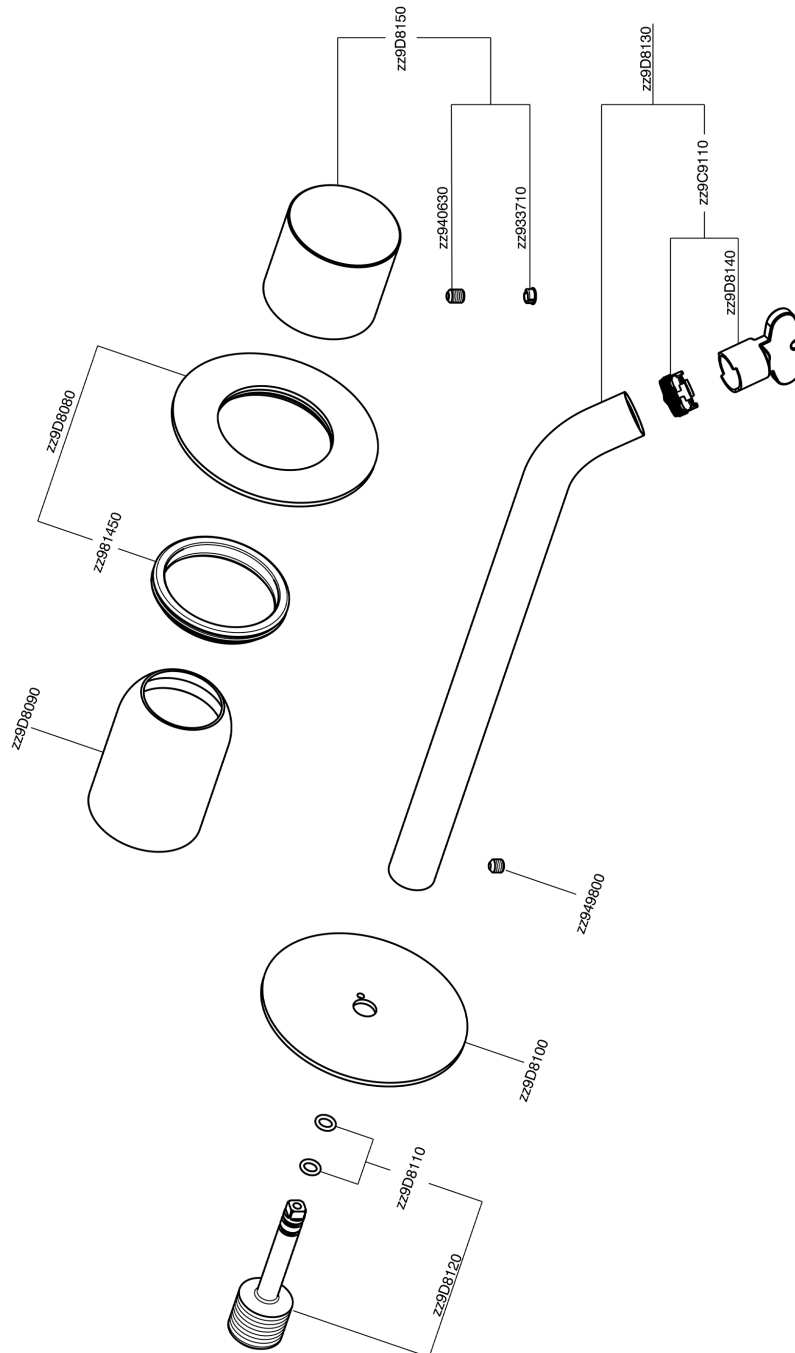

## Exposed part for single lever washbasin valve SMOOTH X32\_X3005511

X3005511

<https://en.cisal.it/exposed-part-for-single-lever-washbasin-valve-smooth-x32-x3005511>

2026-06-13