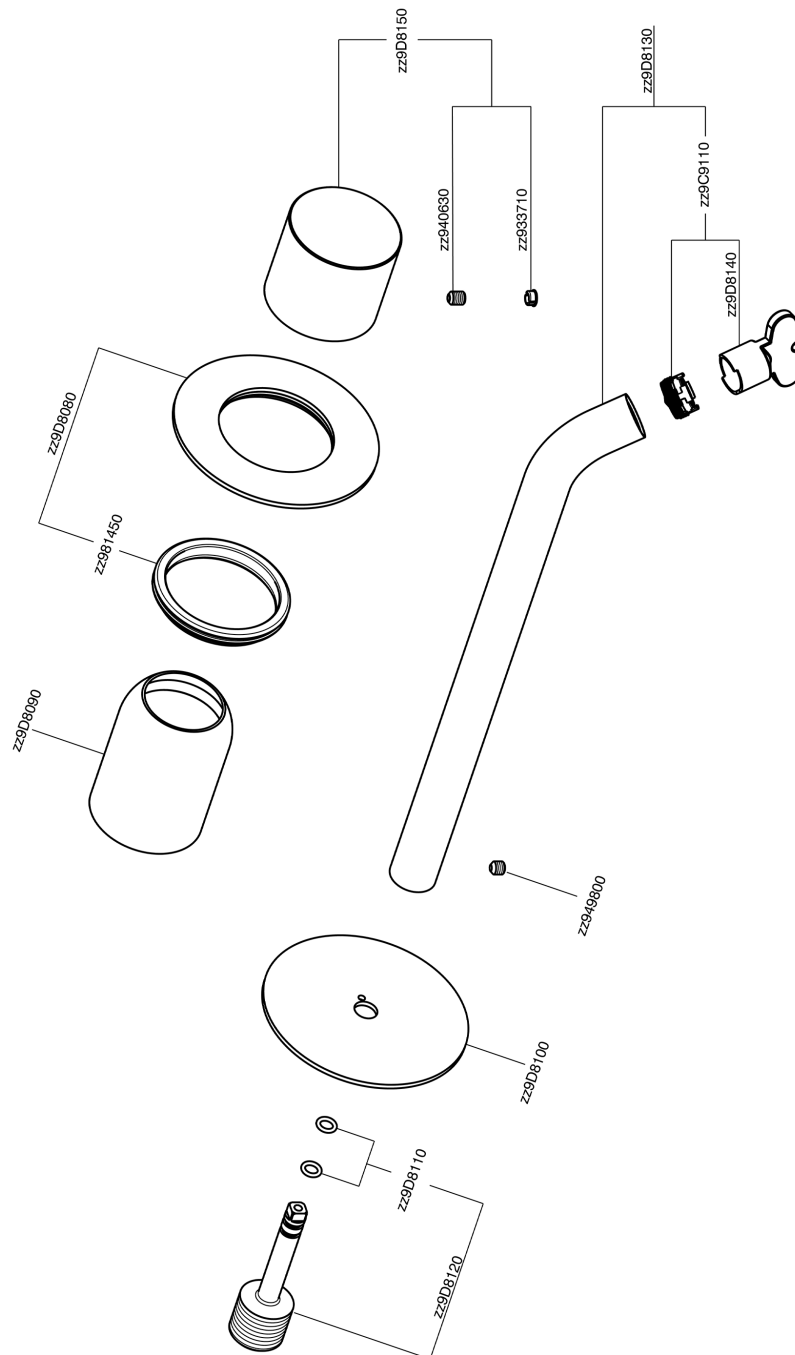

Exposed part for single lever washbasin valve SMOOTH X32_X3005511

X3005511

<https://en.cisal.it/exposed-part-for-single-lever-washbasin-valve-smooth-x32-x3005511>

2026-05-17