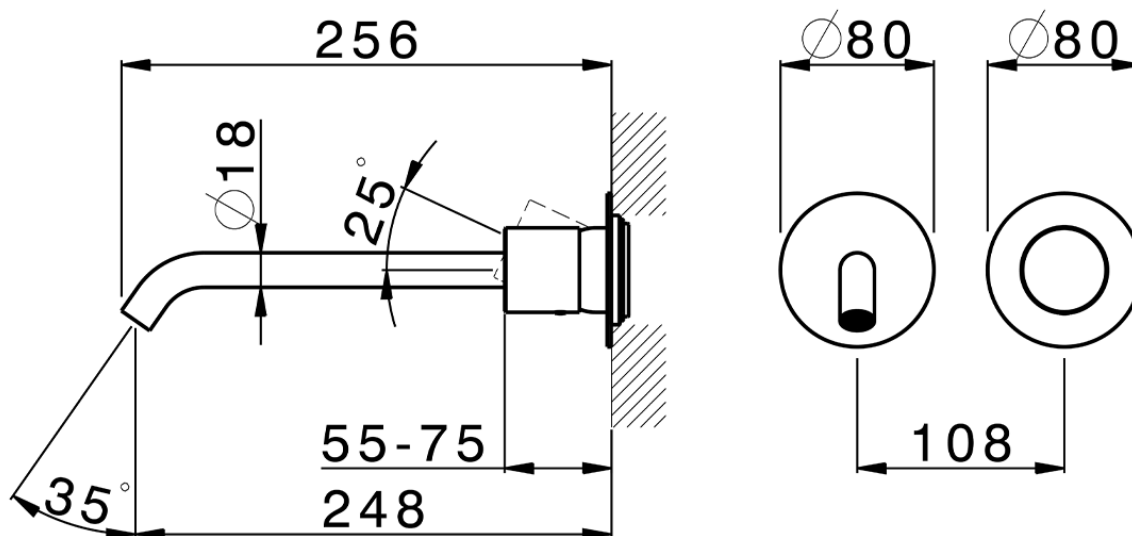

Exposed part for single lever washbasin valve SMOOTH X32_X3005511

X3005511

<https://en.cisal.it/exposed-part-for-single-lever-washbasin-valve-smooth-x32-x3005511>

2026-04-26