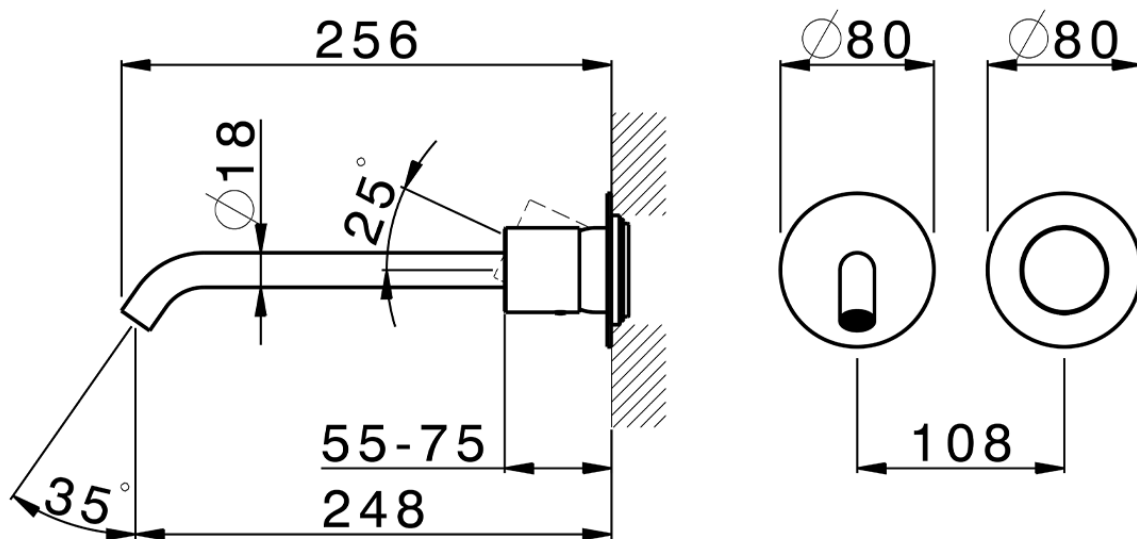

Exposed part for single lever washbasin valve SMOOTH X32_X3005511

X3005511

<https://en.cisal.it/exposed-part-for-single-lever-washbasin-valve-smooth-x32-x3005511>

2026-04-05