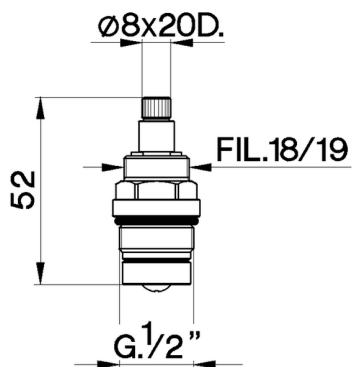

1/2" headvalve 'TR' SPARE PARTS_ZZ928690

MODEL **ZZ928690**

1/2" headvalve 'TR'

AVAILABLE FINISHINGS

 **04** 04 Without finishing

CHARACTERISTICS

2026-04-08