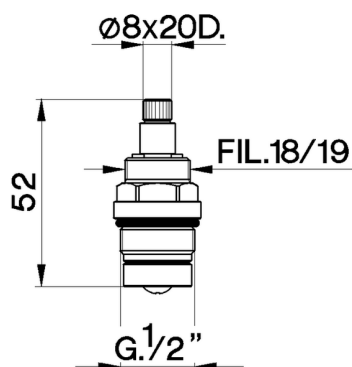

1/2" headvalve 'TR' SPARE PARTS_ZZ928690

MODEL **ZZ928690**

1/2" headvalve 'TR'

AVAILABLE FINISHINGS

 **04** 04 Without finishing

CHARACTERISTICS

2026-04-30