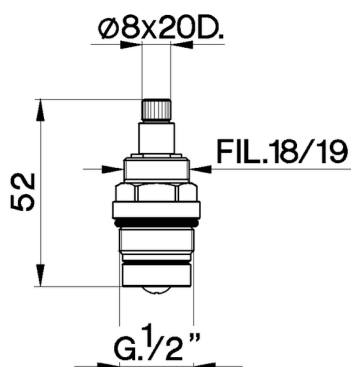

1/2" headvalve 'TR' SPARE PARTS_ZZ928690

MODEL **ZZ928690**

1/2" headvalve 'TR'

AVAILABLE FINISHINGS

 **04** 04 Without finishing

CHARACTERISTICS

2026-06-13