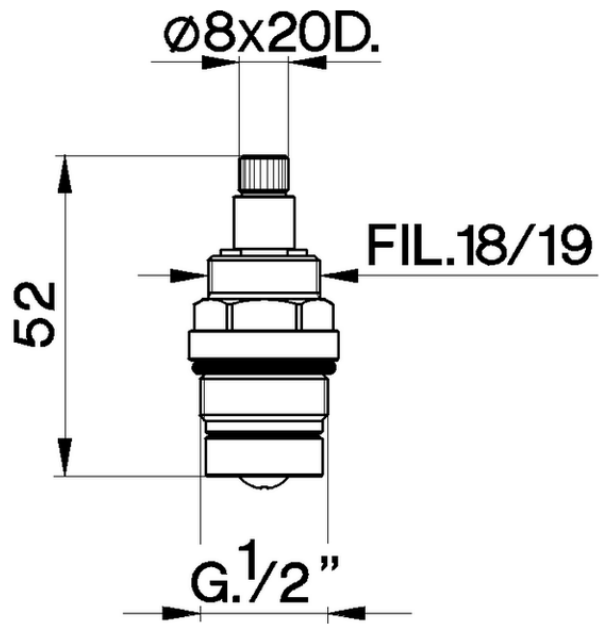

1/2 headvalve 'TR' SPARE PARTS_ZZ928690

ZZ928690

<https://en.cisal.it/1-2-headvalve-tr-spare-parts-zz928690>

2026-05-01