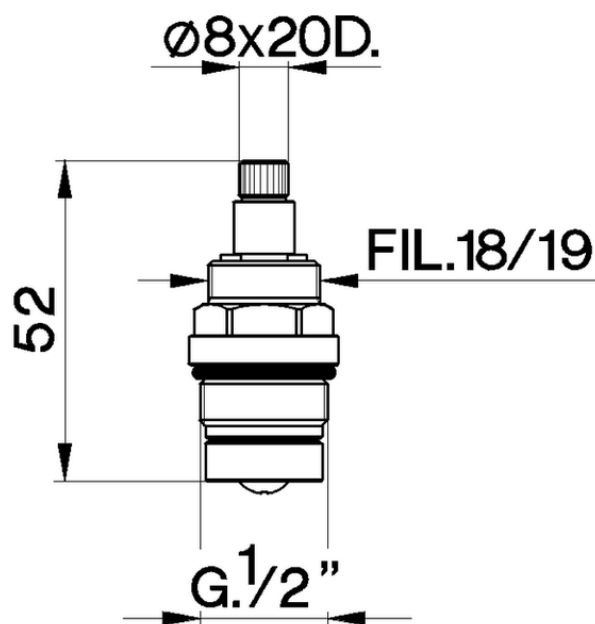

**1/2 headvalve 'TR' SPARE PARTS\_ZZ928690**

ZZ928690

<https://en.cisal.it/1-2-headvalve-tr-spare-parts-zz928690>

2026-06-13