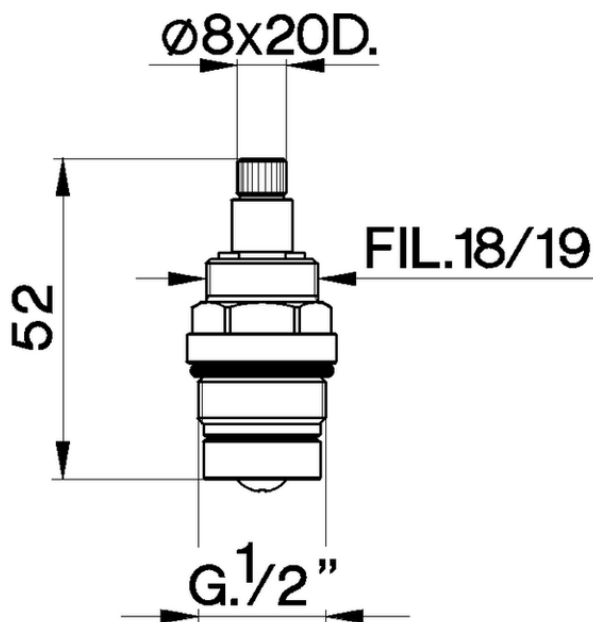

**1/2 headvalve 'TR' SPARE PARTS\_ZZ928690**

ZZ928690

<https://en.cisal.it/1-2-headvalve-tr-spare-parts-zz928690>

2026-04-08