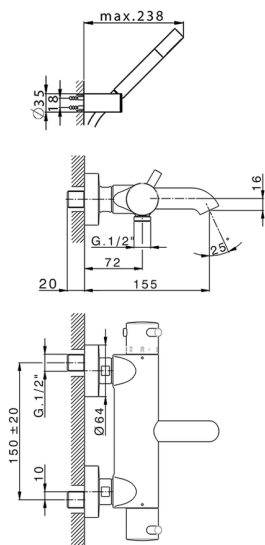

Thermostatic bath mixer, with shower set LESS MINIMAL_LND23016

MODEL **LND23016**

Thermostatic bath mixer, with shower set, wall mounted swivel handshower bracket, Brass minimalistic one spray handshower, 150 cm smooth SUPREME Flexible Hose

AVAILABLE FINISHINGS

-  **21** 21 Chrome
-  **2F** 2F Brushed Nickel
-  **40** 40 Matt Black
-  **4Q** 4Q Matt White

CHARACTERISTICS

Cartridge Spare Parts **24.04A.PP**
8x20 Plus P Thermostatic Valve

DeviaStop