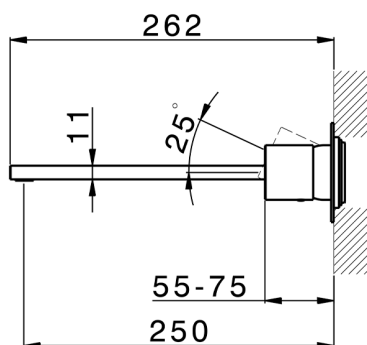

## Exposed part for single lever washbasin valve SMOOTH X32\_X4005511

MODEL **X4005511**

Exposed part for single lever washbasin valve, without concealed part, spout L.250 mm, for item Easy-Box ZA002450-ZA025510, with smooth handle - Inox AISI 316L

## Exposed part for single lever washbasin valve SMOOTH X32\_X4005511

X4005511

<https://en.cisal.it/exposed-part-for-single-lever-washbasin-valve-smooth-x32-x4005511>

2026-04-27