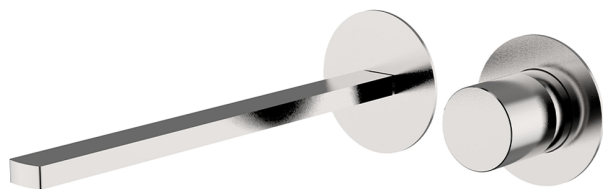

## Exposed part for single lever washbasin valve SMOOTH X32\_X4005511

MODEL **X4005511**

Exposed part for single lever washbasin valve, without concealed part, spout L.250 mm, for item Easy-Box ZA002450-ZA025510, with smooth handle - Inox AISI 316L

### AVAILABLE FINISHINGS

-  **D1** D1 Brushed Inox
-  **5H** 5H Dark Brass Brushed
-  **5L** 5L Brushed Black Titanium
-  **5N** 5N Brushed Rose Gold

## Exposed part for single lever washbasin valve SMOOTH X32\_X4005511

X4005511

<https://en.cisal.it/exposed-part-for-single-lever-washbasin-valve-smooth-x32-x4005511>

2026-04-27