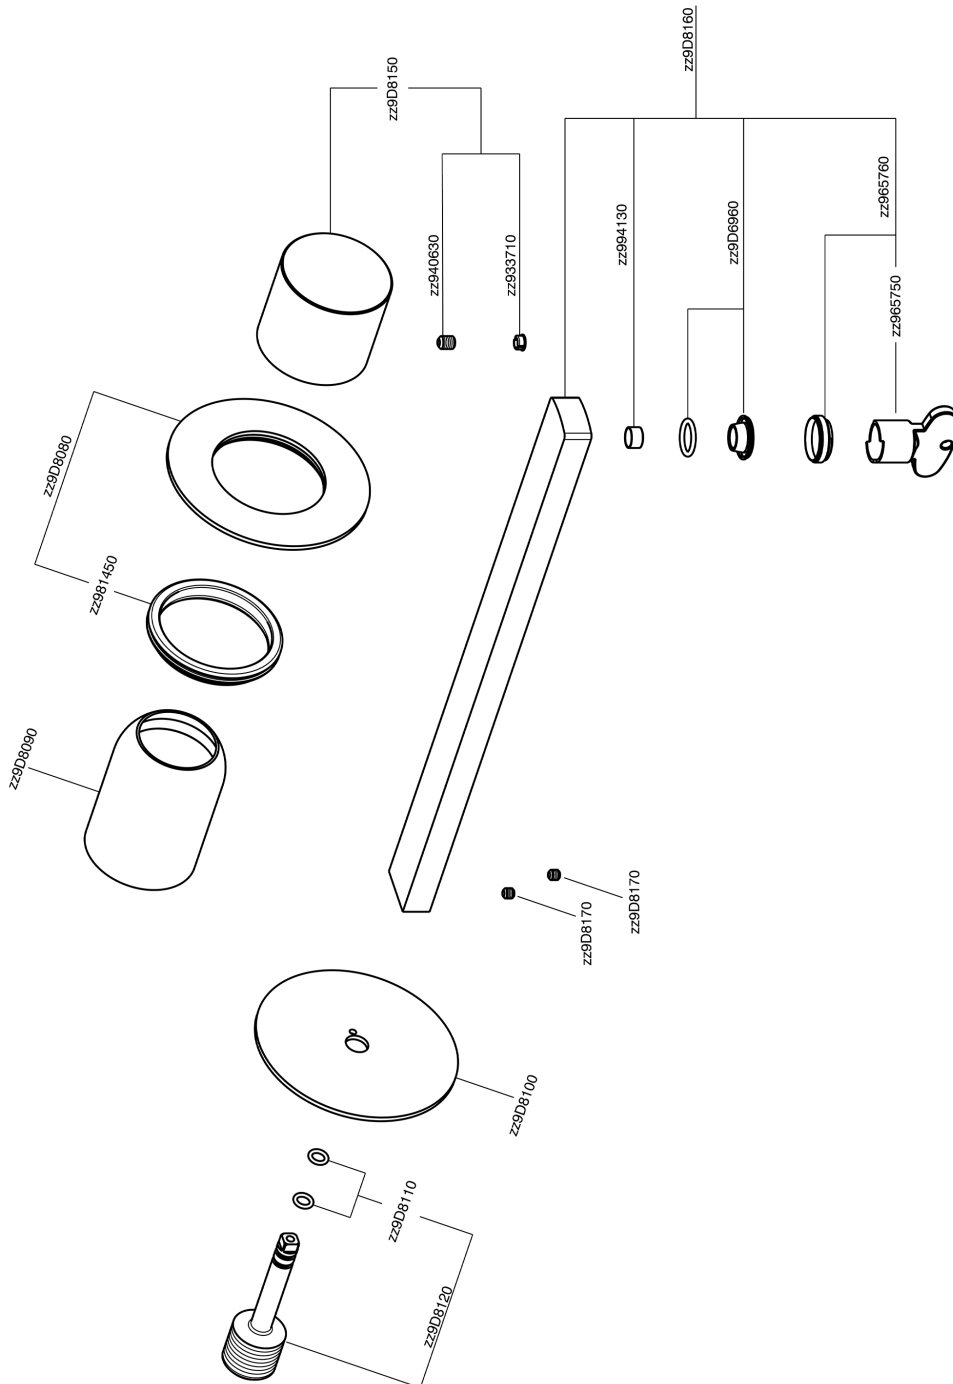

Exposed part for single lever washbasin valve SMOOTH X32_X4005511

MODEL **X4005511**

Exposed part for single lever washbasin valve, without concealed part, spout L.250 mm, for item Easy-Box ZA002450-ZA025510, with smooth handle - Inox AISI 316L

AVAILABLE FINISHINGS

-  **D1** D1 Brushed Inox
-  **5H** 5H Dark Brass Brushed
-  **5L** 5L Brushed Black Titanium
-  **5N** 5N Brushed Rose Gold

CHARACTERISTICS

Installation **Concealed**
 Required concealed parts **ZA002450**

Exposed part for single lever washbasin valve SMOOTH X32_X4005511

X4005511

<https://en.cisal.it/exposed-part-for-single-lever-washbasin-valve-smooth-x32-x4005511>

2026-04-06