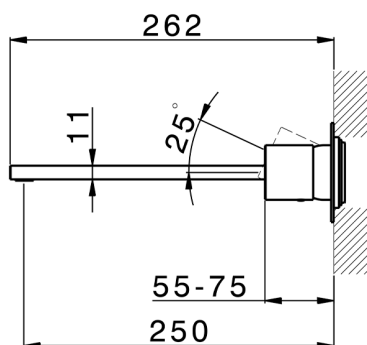

## Exposed part for single lever washbasin valve SMOOTH X32\_X4005511

MODEL **X4005511**

Exposed part for single lever washbasin valve, without concealed part, spout L.250 mm, for item Easy-Box ZA002450-ZA025510, with smooth handle - Inox AISI 316L

## Exposed part for single lever washbasin valve SMOOTH X32\_X4005511

X4005511

<https://en.cisal.it/exposed-part-for-single-lever-washbasin-valve-smooth-x32-x4005511>

2026-05-17