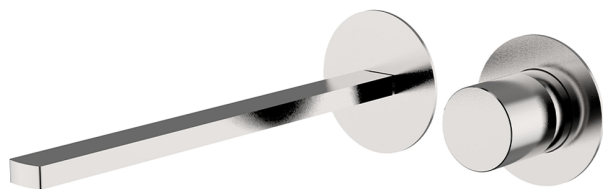

Exposed part for single lever washbasin valve SMOOTH X32_X4005511

MODEL **X4005511**

Exposed part for single lever washbasin valve, without concealed part, spout L.250 mm, for item Easy-Box ZA002450-ZA025510, with smooth handle - Inox AISI 316L

AVAILABLE FINISHINGS

-  **D1** D1 Brushed Inox
-  **5H** 5H Dark Brass Brushed
-  **5L** 5L Brushed Black Titanium
-  **5N** 5N Brushed Rose Gold

CHARACTERISTICS

Installation **Concealed**
 Required concealed parts **ZA002450**

Exposed part for single lever washbasin valve SMOOTH X32_X4005511

X4005511

<https://en.cisal.it/exposed-part-for-single-lever-washbasin-valve-smooth-x32-x4005511>

2026-04-06