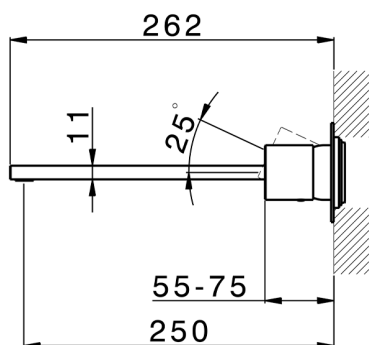

Exposed part for single lever washbasin valve SMOOTH X32_X4005511

MODEL **X4005511**

Exposed part for single lever washbasin valve, without concealed part, spout L.250 mm, for item Easy-Box ZA002450-ZA025510, with smooth handle - Inox AISI 316L

AVAILABLE FINISHINGS

-  **D1** D1 Brushed Inox
-  **5H** 5H Dark Brass Brushed
-  **5L** 5L Brushed Black Titanium
-  **5N** 5N Brushed Rose Gold

CHARACTERISTICS

Installation **Concealed**
 Required concealed parts **ZA002450**

Exposed part for single lever washbasin valve SMOOTH X32_X4005511

X4005511

<https://en.cisal.it/exposed-part-for-single-lever-washbasin-valve-smooth-x32-x4005511>

2026-04-06