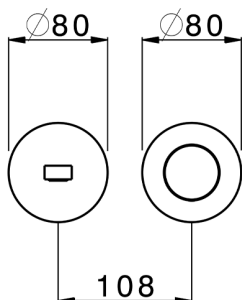

## Exposed part for single lever washbasin valve SMOOTH X32\_X4005511

MODEL **X4005511**

Exposed part for single lever washbasin valve, without concealed part, spout L.250 mm, for item Easy-Box ZA002450-ZA025510, with smooth handle - Inox AISI 316L

## Exposed part for single lever washbasin valve SMOOTH X32\_X4005511

X4005511

<https://en.cisal.it/exposed-part-for-single-lever-washbasin-valve-smooth-x32-x4005511>

2026-05-17