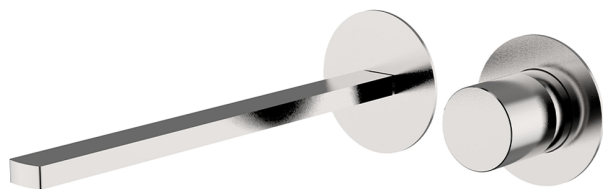

## Exposed part for single lever washbasin valve SMOOTH X32\_X4005511

MODEL **X4005511**

Exposed part for single lever washbasin valve, without concealed part, spout L.250 mm, for item Easy-Box ZA002450-ZA025510, with smooth handle - Inox AISI 316L

### AVAILABLE FINISHINGS

-  **D1** D1 Brushed Inox
-  **5H** 5H Dark Brass Brushed
-  **5L** 5L Brushed Black Titanium
-  **5N** 5N Brushed Rose Gold

## Exposed part for single lever washbasin valve SMOOTH X32\_X4005511

X4005511

<https://en.cisal.it/exposed-part-for-single-lever-washbasin-valve-smooth-x32-x4005511>

2026-05-17