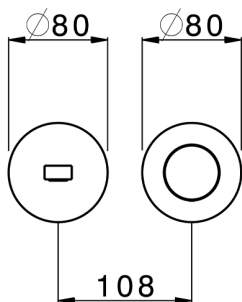

Exposed part for single lever washbasin valve SMOOTH X32_X4005511

MODEL **X4005511**

Exposed part for single lever washbasin valve, without concealed part, spout L.250 mm, for item Easy-Box ZA002450-ZA025510, with smooth handle - Inox AISI 316L

AVAILABLE FINISHINGS

-  **D1** D1 Brushed Inox
-  **5H** 5H Dark Brass Brushed
-  **5L** 5L Brushed Black Titanium
-  **5N** 5N Brushed Rose Gold

CHARACTERISTICS

Installation **Concealed**
 Required concealed parts **ZA002450**

Exposed part for single lever washbasin valve SMOOTH X32_X4005511

X4005511

<https://en.cisal.it/exposed-part-for-single-lever-washbasin-valve-smooth-x32-x4005511>

2026-04-06