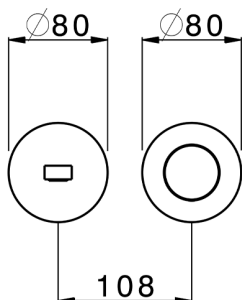

## Exposed part for single lever washbasin valve SMOOTH X32\_X4005511

MODEL **X4005511**

Exposed part for single lever washbasin valve, without concealed part, spout L.250 mm, for item Easy-Box ZA002450-ZA025510, with smooth handle - Inox AISI 316L

## Exposed part for single lever washbasin valve SMOOTH X32\_X4005511

X4005511

<https://en.cisal.it/exposed-part-for-single-lever-washbasin-valve-smooth-x32-x4005511>

2026-04-27