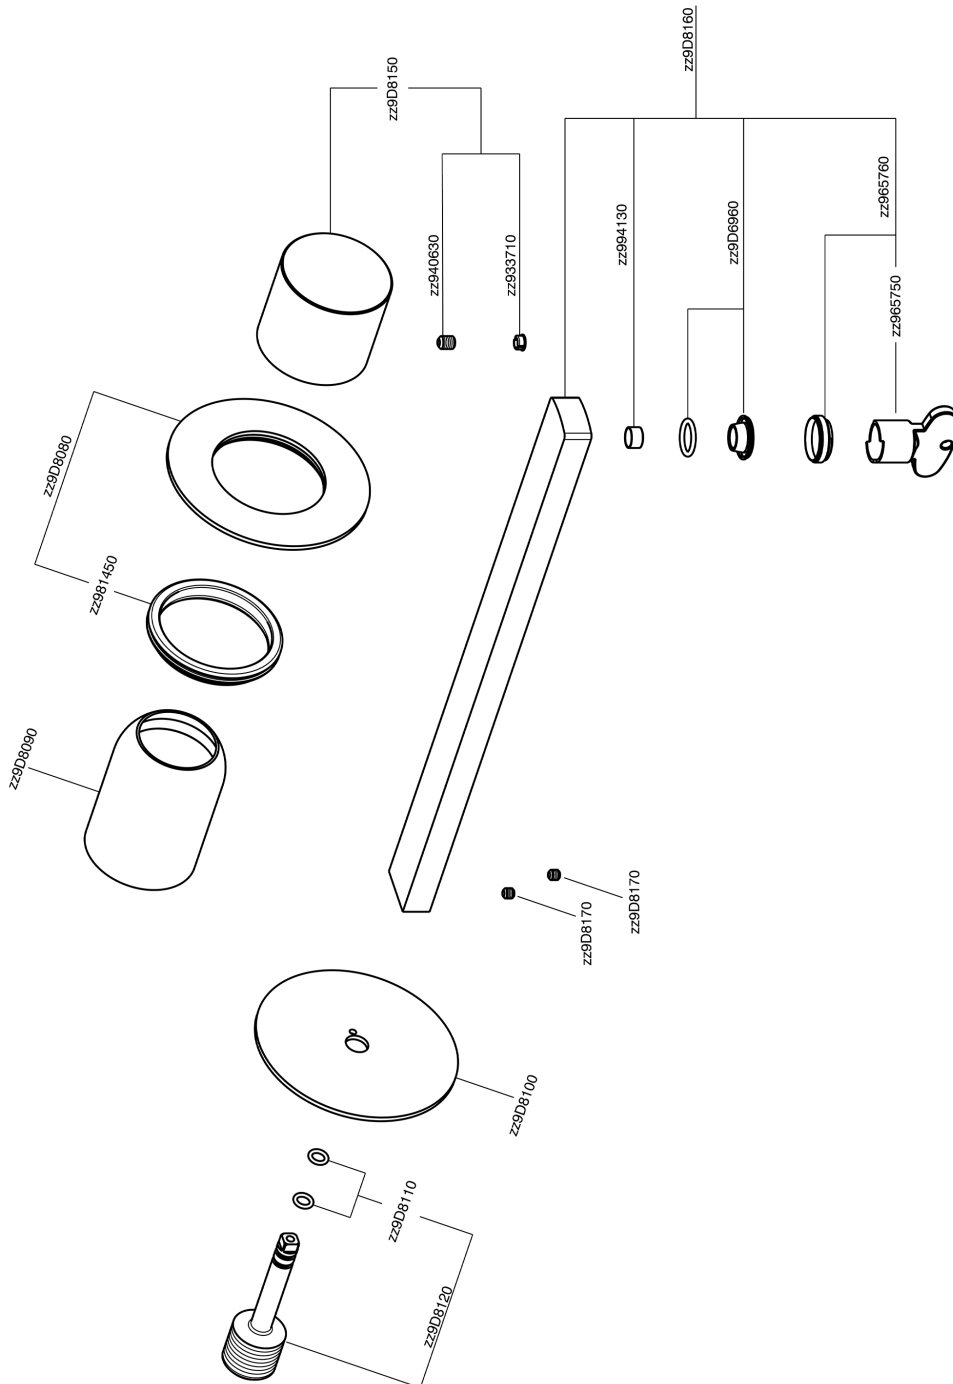

## Exposed part for single lever washbasin valve SMOOTH X32\_X4005511

MODEL **X4005511**

Exposed part for single lever washbasin valve, without concealed part, spout L.250 mm, for item Easy-Box ZA002450-ZA025510, with smooth handle - Inox AISI 316L

### AVAILABLE FINISHINGS

-  **D1** D1 Brushed Inox
-  **5H** 5H Dark Brass Brushed
-  **5L** 5L Brushed Black Titanium
-  **5N** 5N Brushed Rose Gold

### CHARACTERISTICS

Installation **Concealed**  
 Required concealed parts **ZA002450**

## Exposed part for single lever washbasin valve SMOOTH X32\_X4005511

X4005511

<https://en.cisal.it/exposed-part-for-single-lever-washbasin-valve-smooth-x32-x4005511>

2026-05-17