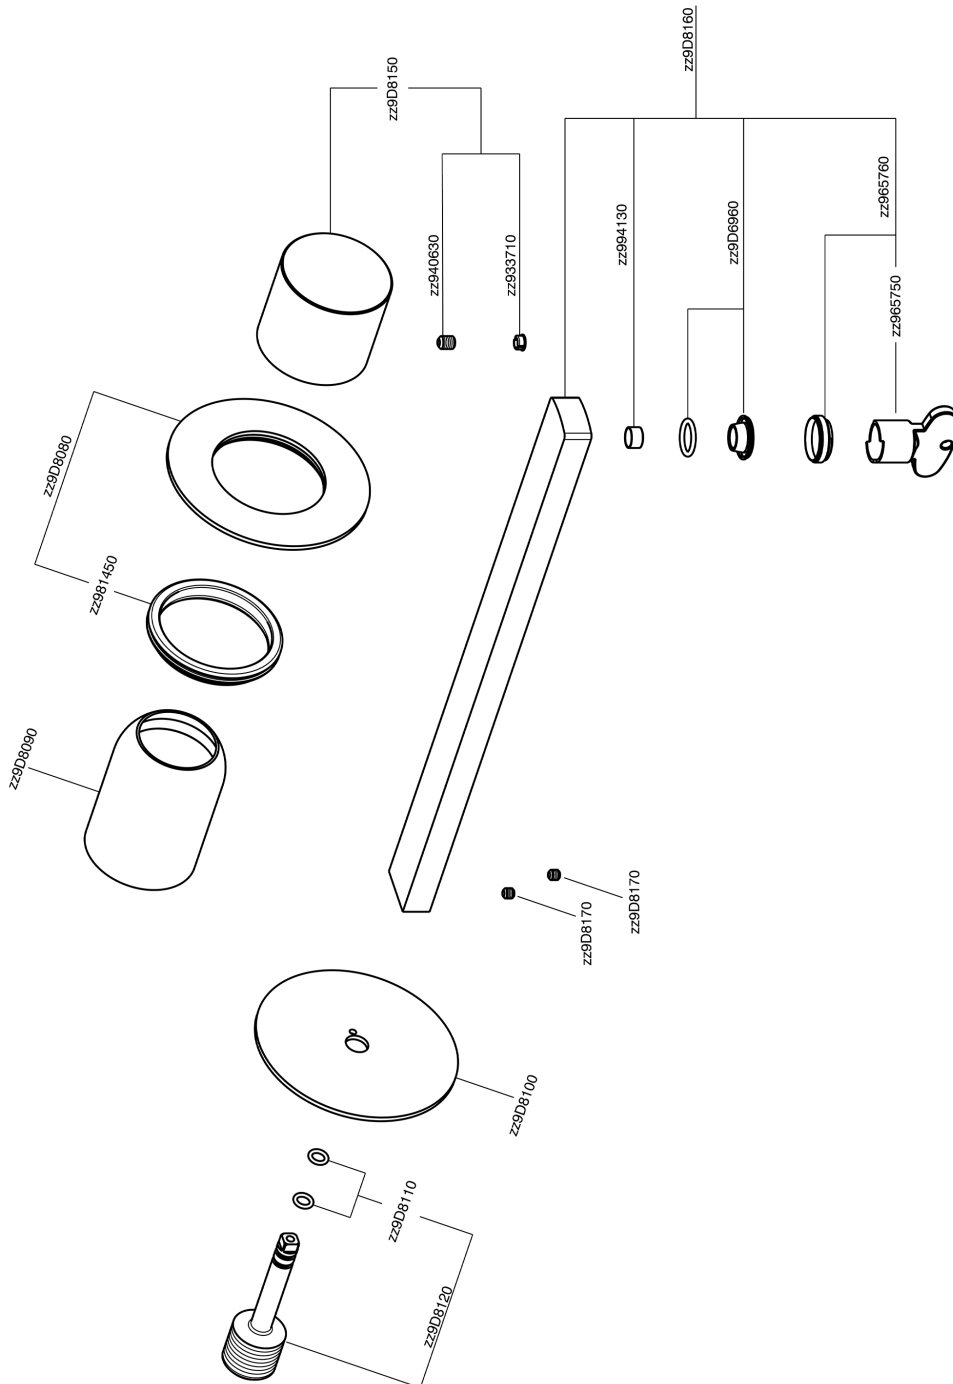

## Exposed part for single lever washbasin valve SMOOTH X32\_X4005511

MODEL **X4005511**

Exposed part for single lever washbasin valve, without concealed part, spout L.250 mm, for item Easy-Box ZA002450-ZA025510, with smooth handle - Inox AISI 316L

### AVAILABLE FINISHINGS

-  **D1** D1 Brushed Inox
-  **5H** 5H Dark Brass Brushed
-  **5L** 5L Brushed Black Titanium
-  **5N** 5N Brushed Rose Gold

### CHARACTERISTICS

Installation **Concealed**  
 Required concealed parts **ZA002450**

## Exposed part for single lever washbasin valve SMOOTH X32\_X4005511

X4005511

<https://en.cisal.it/exposed-part-for-single-lever-washbasin-valve-smooth-x32-x4005511>

2026-04-27