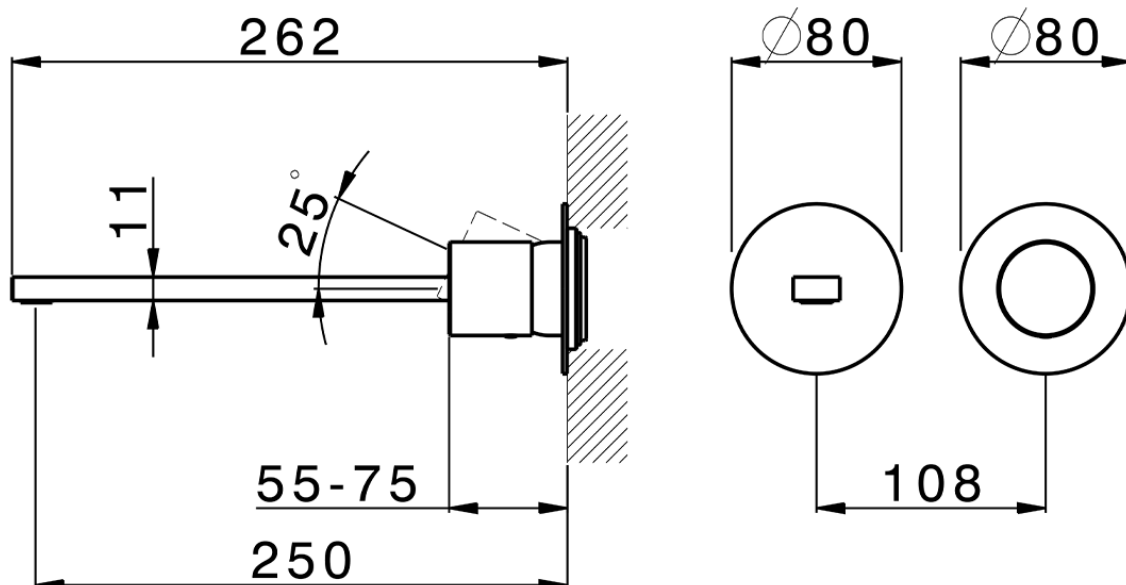

**Exposed part for single lever washbasin valve SMOOTH X32\_X4005511**

X4005511

<https://en.cisal.it/exposed-part-for-single-lever-washbasin-valve-smooth-x32-x4005511>

2026-04-06