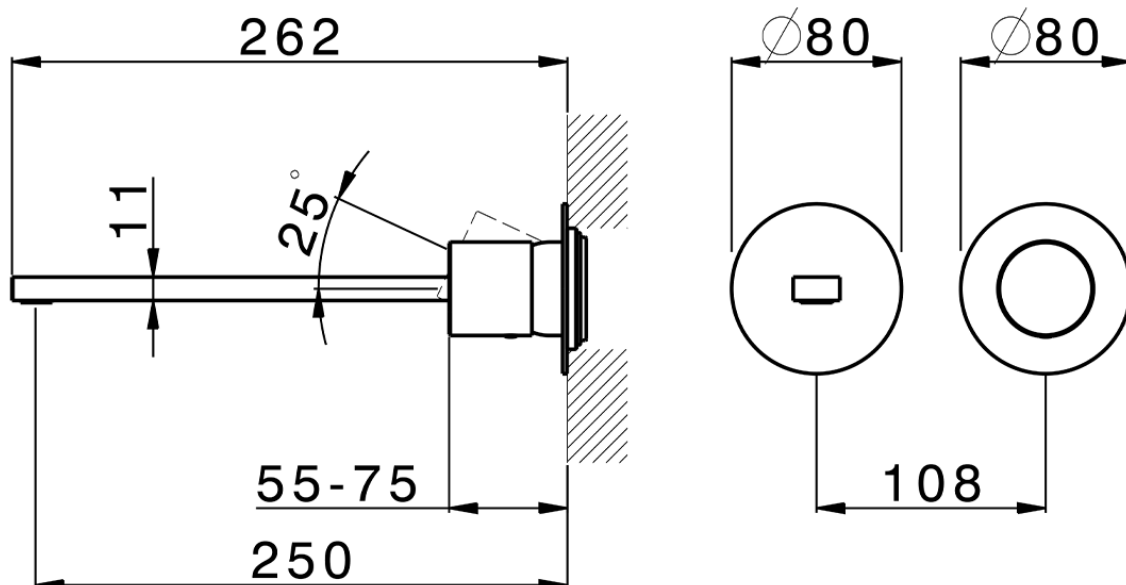

Exposed part for single lever washbasin valve SMOOTH X32_X4005511

X4005511

<https://en.cisal.it/exposed-part-for-single-lever-washbasin-valve-smooth-x32-x4005511>

2026-04-26