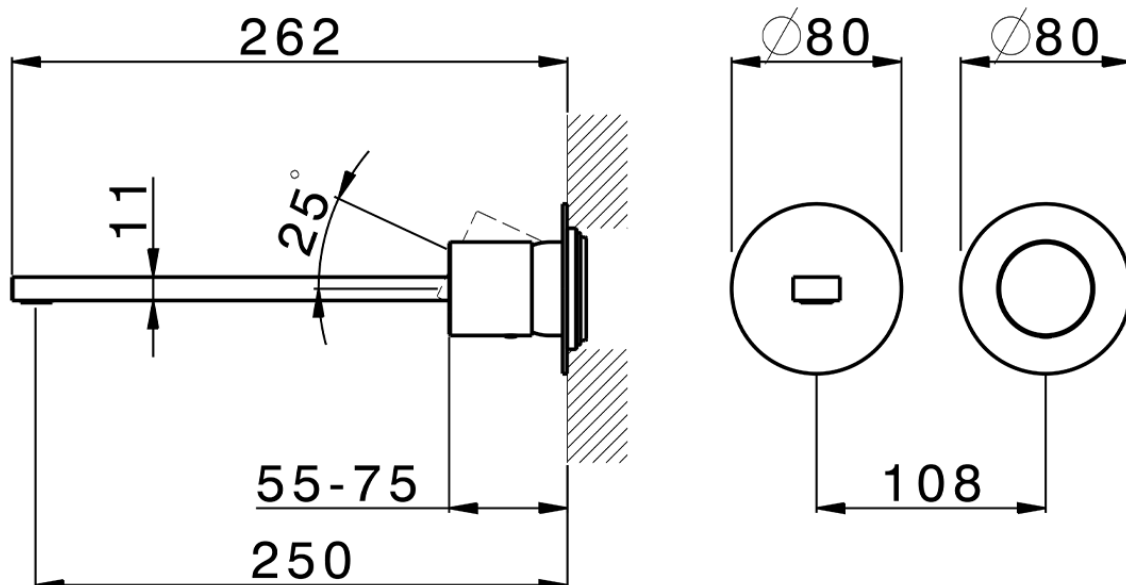

Exposed part for single lever washbasin valve SMOOTH X32_X4005511

X4005511

<https://en.cisal.it/exposed-part-for-single-lever-washbasin-valve-smooth-x32-x4005511>

2026-05-17