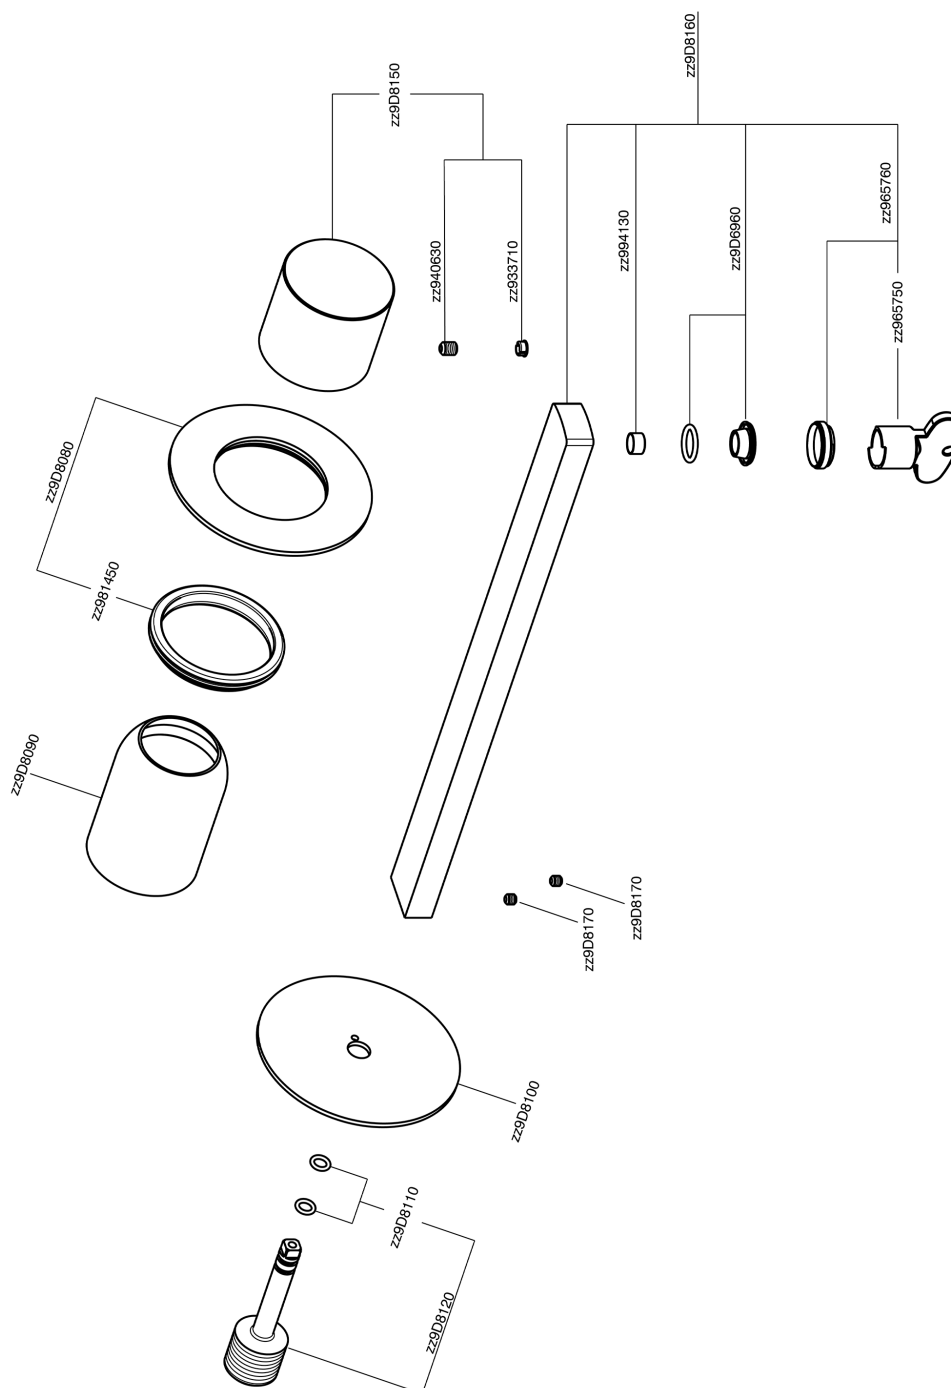

Exposed part for single lever washbasin valve SMOOTH X32_X4005511

MODEL **X4005511**

Exposed part for single lever washbasin valve, without concealed part, spout L.250 mm, for item Easy-Box ZA002450-ZA025510, with smooth handle - Inox AISI 316L

AVAILABLE FINISHINGS

-  **D1** D1 Brushed Inox
-  **5H** 5H Dark Brass Brushed
-  **5L** 5L Brushed Black Titanium
-  **5N** 5N Brushed Rose Gold

CHARACTERISTICS

Installation **Concealed**
 Required concealed parts **ZA002450**

Exposed part for single lever washbasin valve SMOOTH X32_X4005511

X4005511

<https://en.cisal.it/exposed-part-for-single-lever-washbasin-valve-smooth-x32-x4005511>

2026-06-13