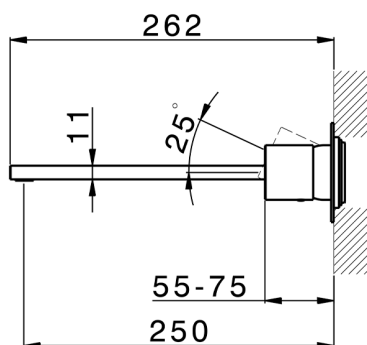

Exposed part for single lever washbasin valve SMOOTH X32_X4005511

MODEL **X4005511**

Exposed part for single lever washbasin valve, without concealed part, spout L.250 mm, for item Easy-Box ZA002450-ZA025510, with smooth handle - Inox AISI 316L

AVAILABLE FINISHINGS

-  **D1** D1 Brushed Inox
-  **5H** 5H Dark Brass Brushed
-  **5L** 5L Brushed Black Titanium
-  **5N** 5N Brushed Rose Gold

CHARACTERISTICS

Installation **Concealed**
 Required concealed parts **ZA002450**

Exposed part for single lever washbasin valve SMOOTH X32_X4005511

X4005511

<https://en.cisal.it/exposed-part-for-single-lever-washbasin-valve-smooth-x32-x4005511>

2026-06-13