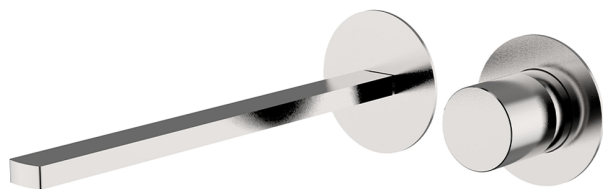

Exposed part for single lever washbasin valve SMOOTH X32_X4005511

MODEL **X4005511**

Exposed part for single lever washbasin valve, without concealed part, spout L.250 mm, for item Easy-Box ZA002450-ZA025510, with smooth handle - Inox AISI 316L

AVAILABLE FINISHINGS

-  **D1** D1 Brushed Inox
-  **5H** 5H Dark Brass Brushed
-  **5L** 5L Brushed Black Titanium
-  **5N** 5N Brushed Rose Gold

CHARACTERISTICS

Installation **Concealed**
 Required concealed parts **ZA002450**

Exposed part for single lever washbasin valve SMOOTH X32_X4005511

X4005511

<https://en.cisal.it/exposed-part-for-single-lever-washbasin-valve-smooth-x32-x4005511>

2026-04-26