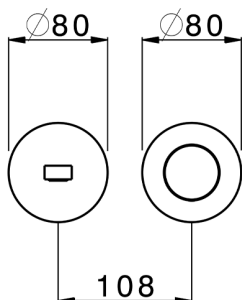

Exposed part for single lever washbasin valve SMOOTH X32_X4005511

MODEL **X4005511**

Exposed part for single lever washbasin valve, without concealed part, spout L.250 mm, for item Easy-Box ZA002450-ZA025510, with smooth handle - Inox AISI 316L

AVAILABLE FINISHINGS

-  **D1** D1 Brushed Inox
-  **5H** 5H Dark Brass Brushed
-  **5L** 5L Brushed Black Titanium
-  **5N** 5N Brushed Rose Gold

CHARACTERISTICS

Installation **Concealed**
 Required concealed parts **ZA002450**

Exposed part for single lever washbasin valve SMOOTH X32_X4005511

X4005511

<https://en.cisal.it/exposed-part-for-single-lever-washbasin-valve-smooth-x32-x4005511>

2026-06-13