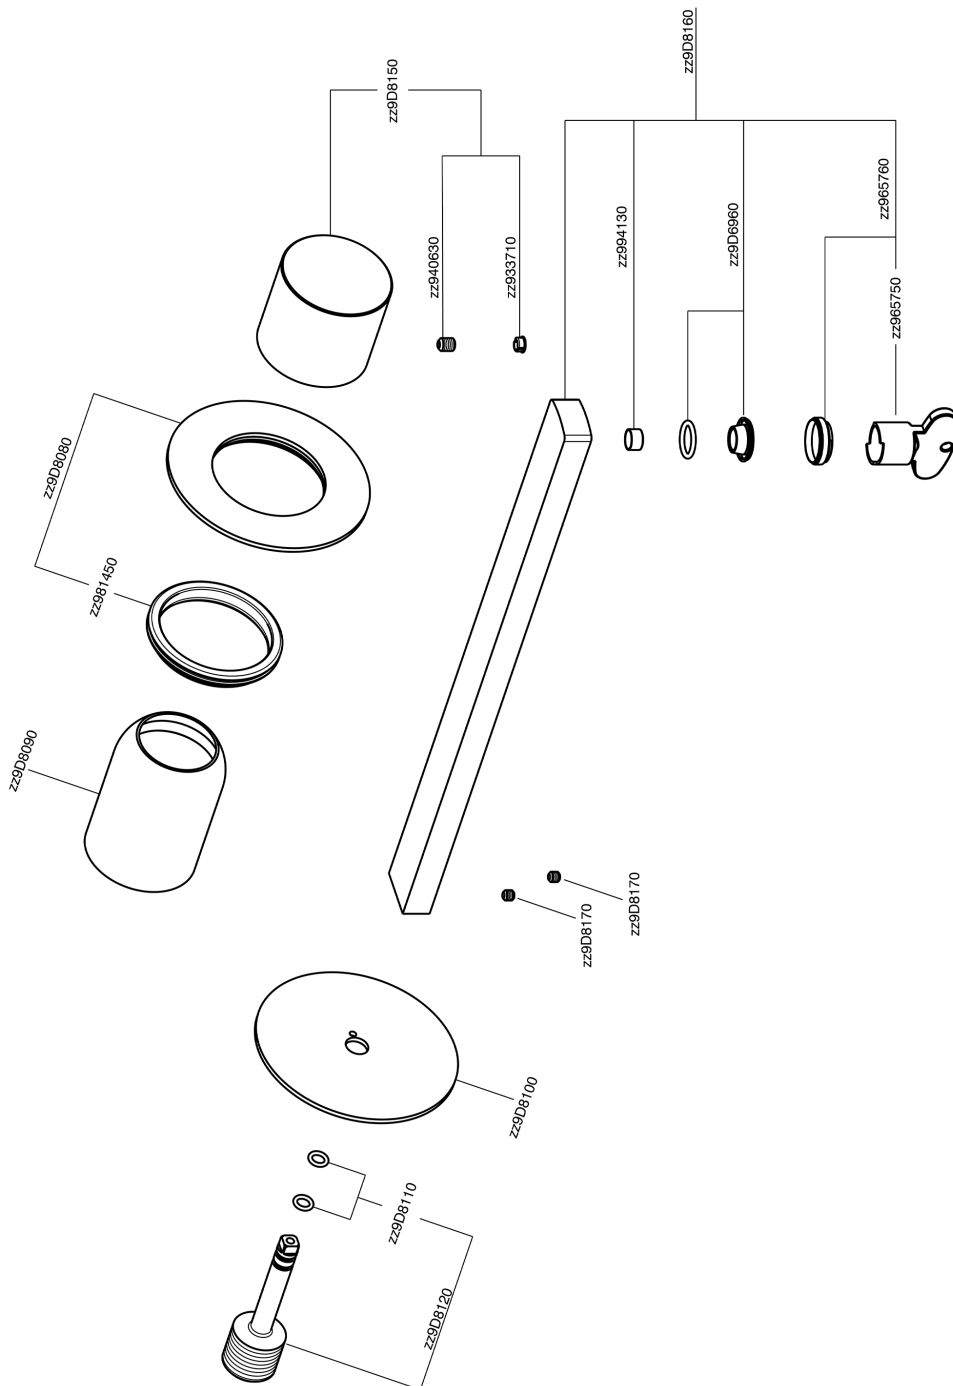

Exposed part for single lever washbasin valve SMOOTH X32_X4005511

MODEL **X4005511**

Exposed part for single lever washbasin valve, without concealed part, spout L.250 mm, for item Easy-Box ZA002450-ZA025510, with smooth handle - Inox AISI 316L

AVAILABLE FINISHINGS

-  **D1** D1 Brushed Inox
-  **5H** 5H Dark Brass Brushed
-  **5L** 5L Brushed Black Titanium
-  **5N** 5N Brushed Rose Gold

CHARACTERISTICS

Installation **Concealed**
 Required concealed parts **ZA002450**

Exposed part for single lever washbasin valve SMOOTH X32_X4005511

X4005511

<https://en.cisal.it/exposed-part-for-single-lever-washbasin-valve-smooth-x32-x4005511>

2026-04-26