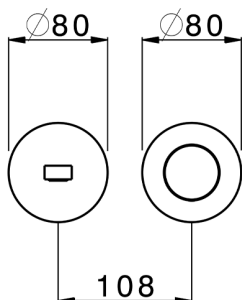

Exposed part for single lever washbasin valve SMOOTH X32_X4005511

MODEL **X4005511**

Exposed part for single lever washbasin valve, without concealed part, spout L.250 mm, for item Easy-Box ZA002450-ZA025510, with smooth handle - Inox AISI 316L

AVAILABLE FINISHINGS

-  **D1** D1 Brushed Inox
-  **5H** 5H Dark Brass Brushed
-  **5L** 5L Brushed Black Titanium
-  **5N** 5N Brushed Rose Gold

CHARACTERISTICS

Installation **Concealed**
 Required concealed parts **ZA002450**

Exposed part for single lever washbasin valve SMOOTH X32_X4005511

X4005511

<https://en.cisal.it/exposed-part-for-single-lever-washbasin-valve-smooth-x32-x4005511>

2026-04-26