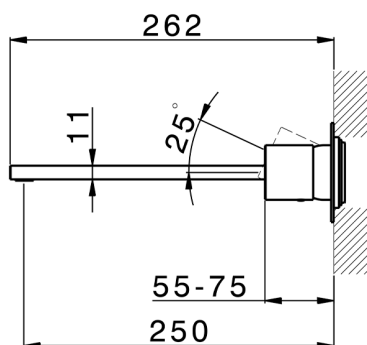

Exposed part for single lever washbasin valve SMOOTH X32_X4005511

MODEL **X4005511**

Exposed part for single lever washbasin valve, without concealed part, spout L.250 mm, for item Easy-Box ZA002450-ZA025510, with smooth handle - Inox AISI 316L

AVAILABLE FINISHINGS

-  **D1** D1 Brushed Inox
-  **5H** 5H Dark Brass Brushed
-  **5L** 5L Brushed Black Titanium
-  **5N** 5N Brushed Rose Gold

CHARACTERISTICS

Installation **Concealed**
 Required concealed parts **ZA002450**

Exposed part for single lever washbasin valve SMOOTH X32_X4005511

X4005511

<https://en.cisal.it/exposed-part-for-single-lever-washbasin-valve-smooth-x32-x4005511>

2026-04-26