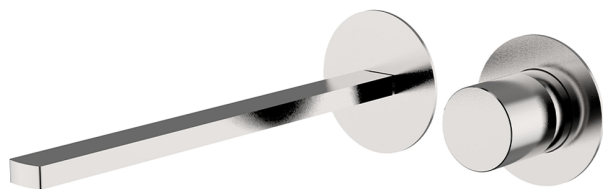

Exposed part for single lever washbasin valve SMOOTH X32_X4005511

MODEL **X4005511**

Exposed part for single lever washbasin valve, without concealed part, spout L.250 mm, for item Easy-Box ZA002450-ZA025510, with smooth handle - Inox AISI 316L

AVAILABLE FINISHINGS

-  **D1** D1 Brushed Inox
-  **5H** 5H Dark Brass Brushed
-  **5L** 5L Brushed Black Titanium
-  **5N** 5N Brushed Rose Gold

CHARACTERISTICS

Installation **Concealed**
 Required concealed parts **ZA002450**

Exposed part for single lever washbasin valve SMOOTH X32_X4005511

X4005511

<https://en.cisal.it/exposed-part-for-single-lever-washbasin-valve-smooth-x32-x4005511>

2026-06-13