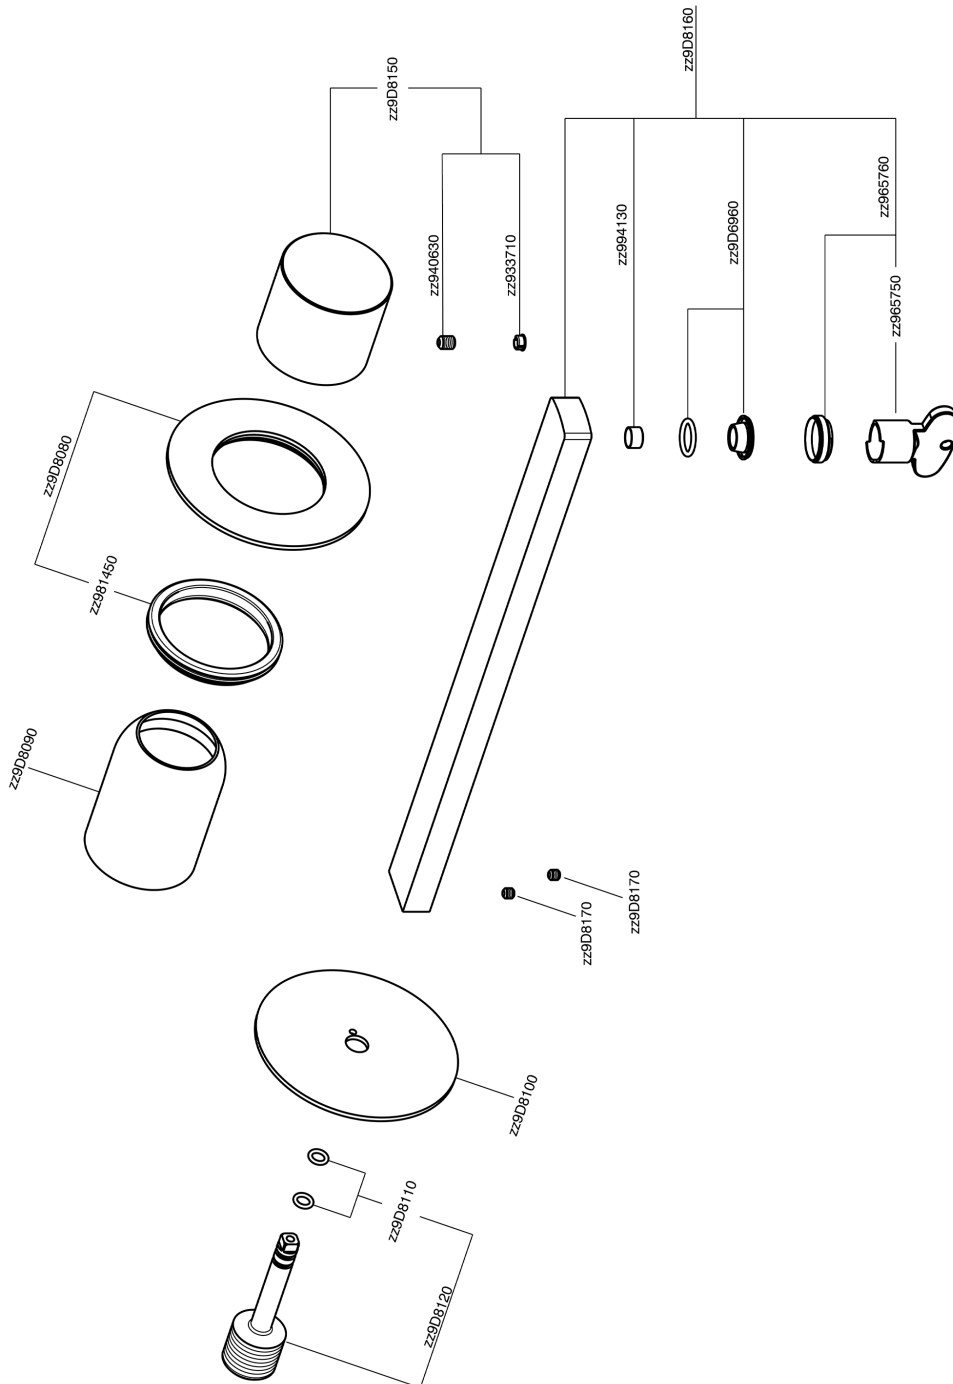

Exposed part for single lever washbasin valve SMOOTH X32_X4005511

X4005511

<https://en.cisal.it/exposed-part-for-single-lever-washbasin-valve-smooth-x32-x4005511>

2026-05-17